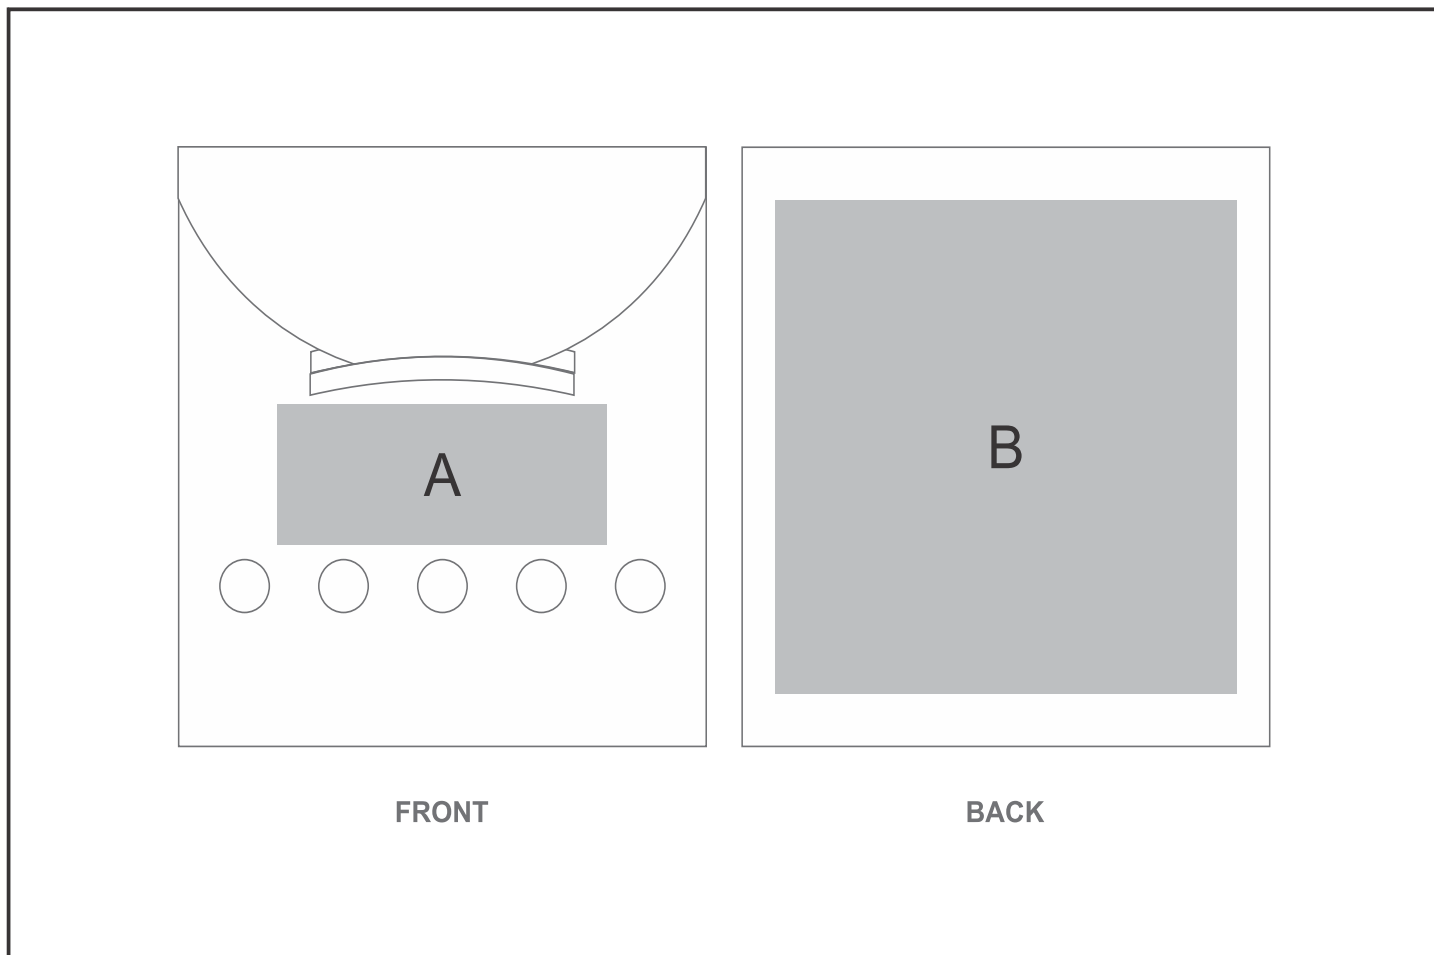

GIFT-9458

Altitude Traxx Memo Set

Need to know:

- Includes 1-Colour, 1-Position Screen Print (setup fee applies)
- **DP:** Please note: **All white from any image or artwork will not be printed**, Colour displayed on screen is a representation of item when branded and is used for visual reference only.
- **DP:** We cannot guarantee a colour match due to nature of the printing process and Matt Paper finish.
- **DP:** Due to the limited technology of one-pass printing with water base-inks onto Matt Paper, some imperfection can be found within the print.
- **DP:** All artwork must be designed/converted to CMYK. All JPEG artwork must be 300Dpi.

Branding Options:

| Position | Branding Method (Branding Code) | No. of Colours | Dimension |
|----------|---------------------------------|----------------|-----------------------|
| A | Screen Print (SA) | 1 Colour | 50mm wide x 20mm high |
| A | Digital Vinyl Sticker (DA) | Full Colour | 50mm wide x 20mm high |
| A | Direct to Print (DP-B) | Full Colour | 70mm wide x 25mm high |
| B | Direct to Print (DP-B) | Full Colour | 70mm wide x 70mm high |