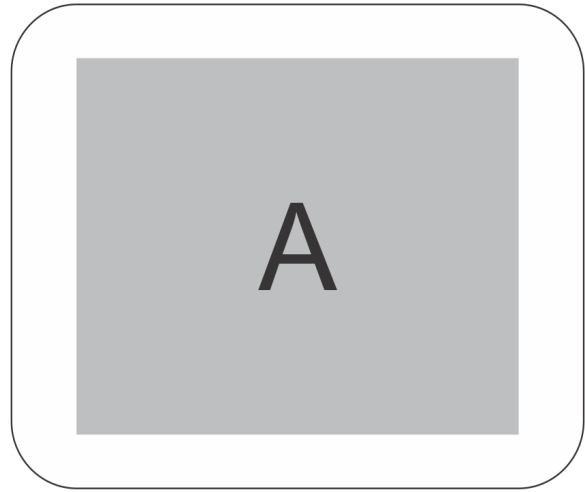

GIFT-17480

Altitude Omega Mouse Pad

Also available in

Check Logo24
guide and t's & c's

SCREEN

DIGITAL TRANSFER

Need to know:

Includes 1-Colour, 1-Position Screen Print (setup fee applies)

- NB: Inclusive Branding is NOT applicable to Items marked as Reduced to Clear.
- Texture of item may affect print.

Branding Options:

Position	Branding Method (Branding Code)	No. of Colours	Dimension
A	Screen Print (SA)	1 Colour	100mm wide x 100mm high
A	Digital Direct Transfer (DDT-D)	Full Colour	105mm wide x 74mm high
A	Digital Direct Transfer (DDT-A)	Full Colour	148mm wide x 105mm high
A	Digital Direct Transfer (DDT-B)	Full Colour	210mm wide x 148mm high