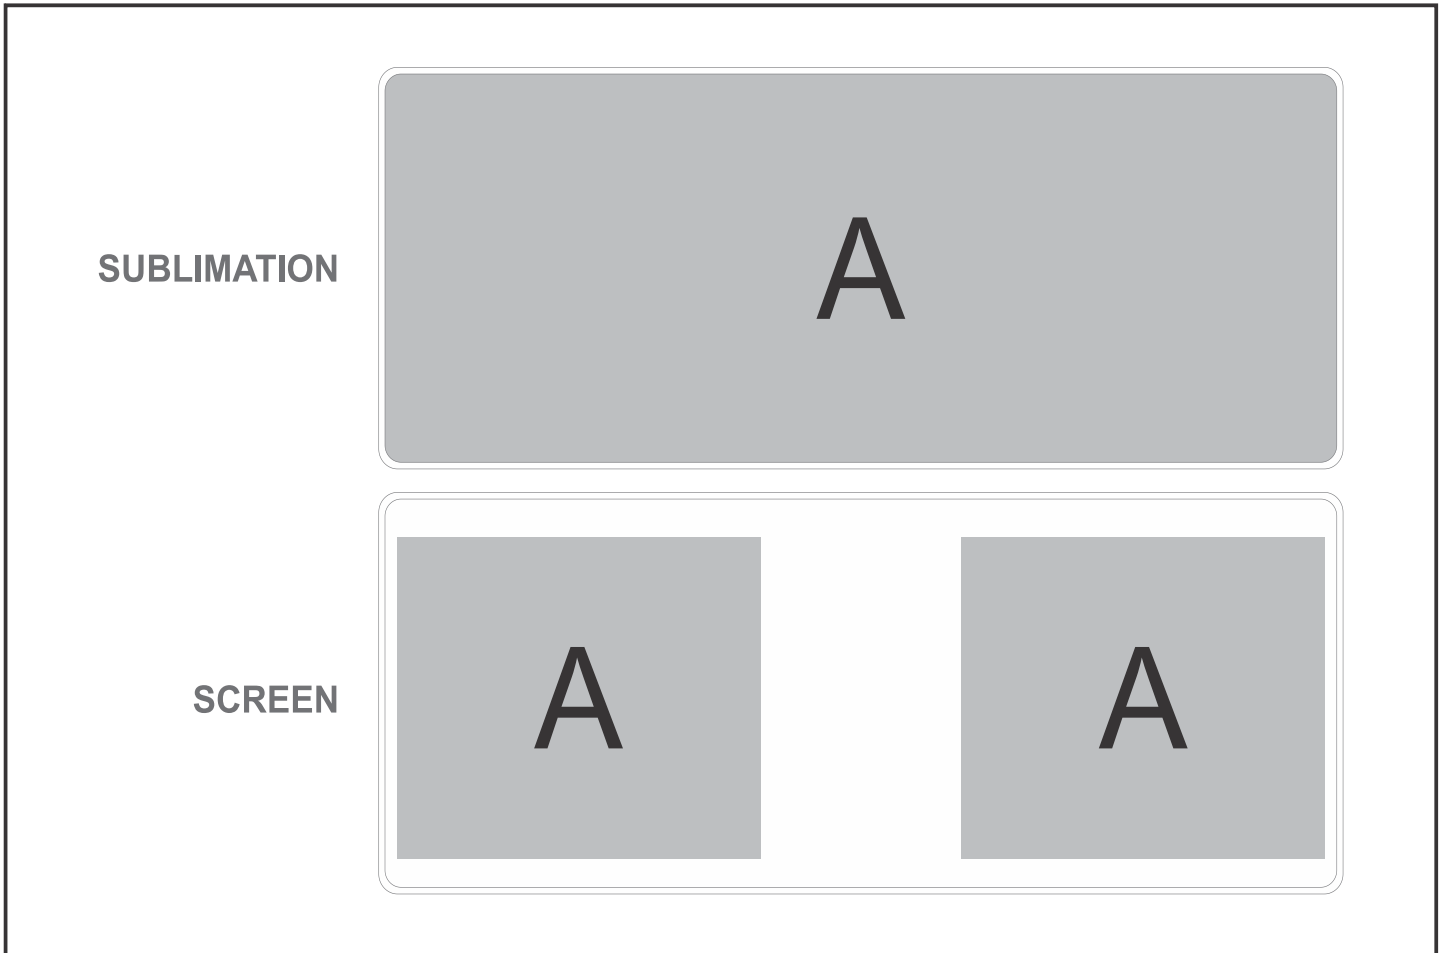

GIFT-17409

Altitude Manoeuvre Sublimation Desk or Bar Mat

Need to know:

- Includes Full-Colour, 1-Position Sublimation (setup fee applies)
- NB Sublimation: Branding will be inconsistent where seams joins.
- **ARTWORK with BLEED:** 790mm x 320mm
- **ARTWORK with NO BACKGROUND:** 730mm x 260mm
- Please expect possible inconsistencies where artwork has a border or space around the edge.

Branding Options:

Position	Branding Method (Branding Code)	No. of Colours	Dimension
A	Sublimation (SUB-C)	Full Colour	760mm wide x 290mm high
A	Screen Print (SC)	1 Colour	290mm wide x 240mm high