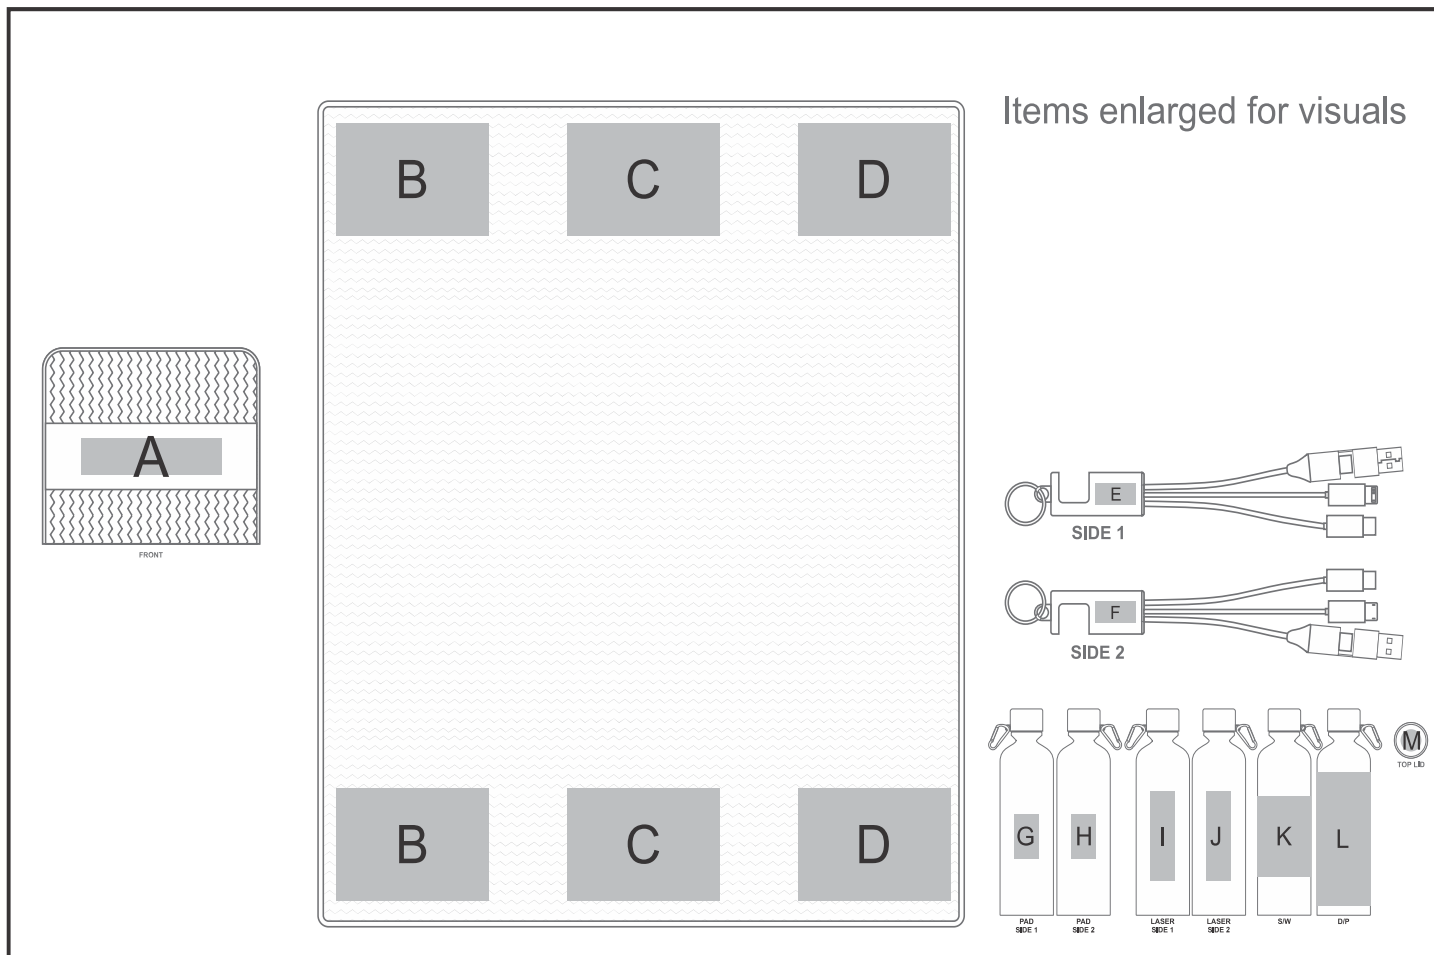

# GH-YT-138-B

Yatta Valued Ventures Hamper

## Need to know:

- Includes 1-Colour, 1-Position Screen Print on Blanket Pos A AND 1-Position Laser Engraving on Cable AND 1-Position Laser Engraving OR 1-Colour, 1-Position Screen Wrap on Bottle (setup fee applies)
- **Please note:** On all thick materials like fleece & blankets, logos with fine detail or text, a block will be added in tonal thread to avoid artwork from sinking into the fabric.
- **Laser Colour:** POS E, F, I & J - White
- DP: Full wrap around designs may have slight misalignment at the join, depending on your artwork.
- Full circumference of bottle is 230mm wide

## Branding Options:

Position	Branding Method (Branding Code)	No. of Colours	Dimension
A	Embroidery (EM-OTHER)	N/A	200mm wide x 70mm high
A	Digital Direct Transfer (DDT-D)	N/A	105mm wide x 60mm high
A	Digital Direct Transfer (DDT-A)	N/A	148mm wide x 60mm high
A	Digital Direct Transfer (DDT-C)	N/A	240mm wide x 60mm high
A	Digital Direct Transfer (DDT-B)	N/A	210mm wide x 60mm high
A	Screen Print (SB)	1 Colour	250mm wide x 60mm high

B	Embroidery (EM-OTHER)	N/A	290mm wide x 200mm high
C	Embroidery (EM-OTHER)	N/A	290mm wide x 200mm high
D	Embroidery (EM-OTHER)	N/A	290mm wide x 200mm high
E	Laser Engraving (LA)	N/A	20mm wide x 10mm high
E	Pad Printing (PB)	4 Colours	20mm wide x 10mm high
F	Laser Engraving (LA)	N/A	20mm wide x 10mm high
F	Pad Printing (PB)	4 Colours	20mm wide x 10mm high
G	Pad Printing (PB)	2 Colours	30mm wide x 50mm high
H	Pad Printing (PB)	2 Colours	30mm wide x 50mm high
I	Laser Engraving (LB)	N/A	30mm wide x 100mm high
J	Laser Engraving (LB)	N/A	29mm wide x 100mm high
K	Screen Wrap (SW)	1 Colour	181mm wide x 120mm high
L	Digital Print Drinkware (DP-C)	Full Colour	231mm wide x 80mm high
L	Digital Print Drinkware (DP-D)	Full Colour	230mm wide x 110mm high
L	Digital Print Drinkware (DP-E)	Full Colour	280mm wide x 150mm high
M	Laser Engraving (LC)	N/A	25mm wide x 25mm high