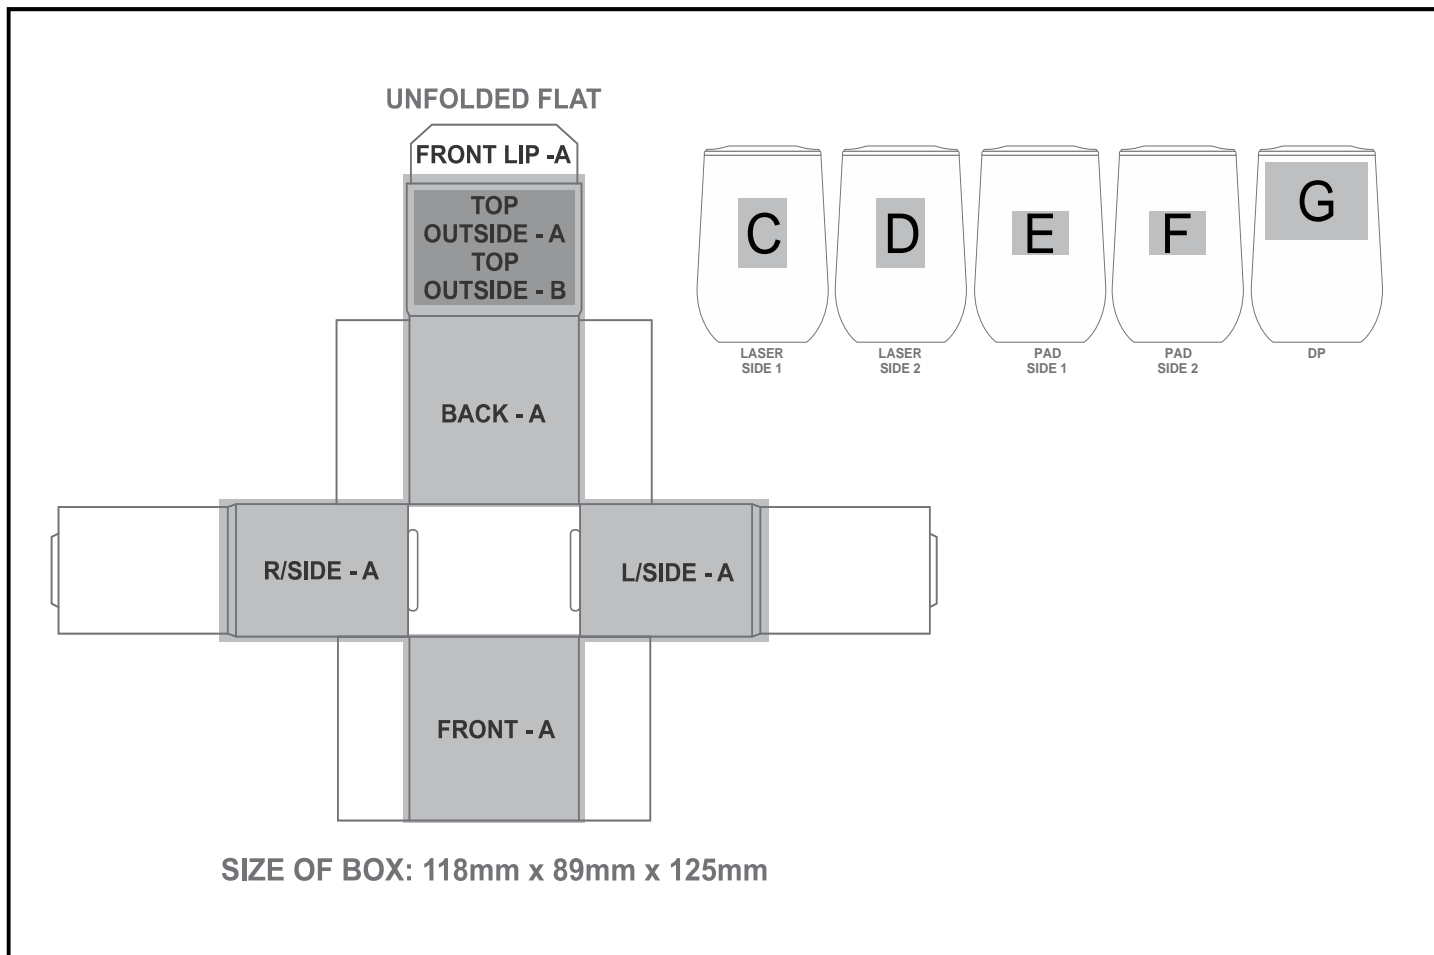

GF-SD-840-B

Sheridan Cup in Bianca Custom Gift Box

Need to know:

- Includes 1-Position Direct Print on Box AND Includes 1-Position Laser Engraving OR 1-Colour, 1-Position Pad Print on Mugs (setup fee applies).

- **Please Note:** Due to the nature of the printing process, any white in a logo cannot be branded and we cannot guarantee an exact colour match as the box has a matt finish. The nature and inconsistency of the pre-cut boards may create a 1-3mm of unbranded space on the front lip and imperfections maybe be found within the print. Large solid coverage prints are not recommended, if large solid coverage is required, it is recommended on kraft boxes as imperfections are less noticeable

- **Laser Colour:** Gold for S Mugs | Silver for BL & SW Mugs

Branding Options:

Position	Branding Method (Branding Code)	No. of Colours	Dimension
A	Digital Custom Packaging (DCP-CHG-1)	Full Colour	400mm wide x 440mm high
B	Digital Custom Packaging (DCP-CHG-1)	Full Colour	119mm wide x 78mm high
C	Laser Engraving (LB)	N/A	30mm wide x 40mm high

D	Laser Engraving (LB)	N/A	30mm wide x 40mm high
E	Pad Printing (PC)	4 Colours	35mm wide x 25mm high
F	Pad Printing (PC)	4 Colours	35mm wide x 25mm high
G	Digital Print Drinkware (DP-C)	Full Colour	70mm wide x 45mm high