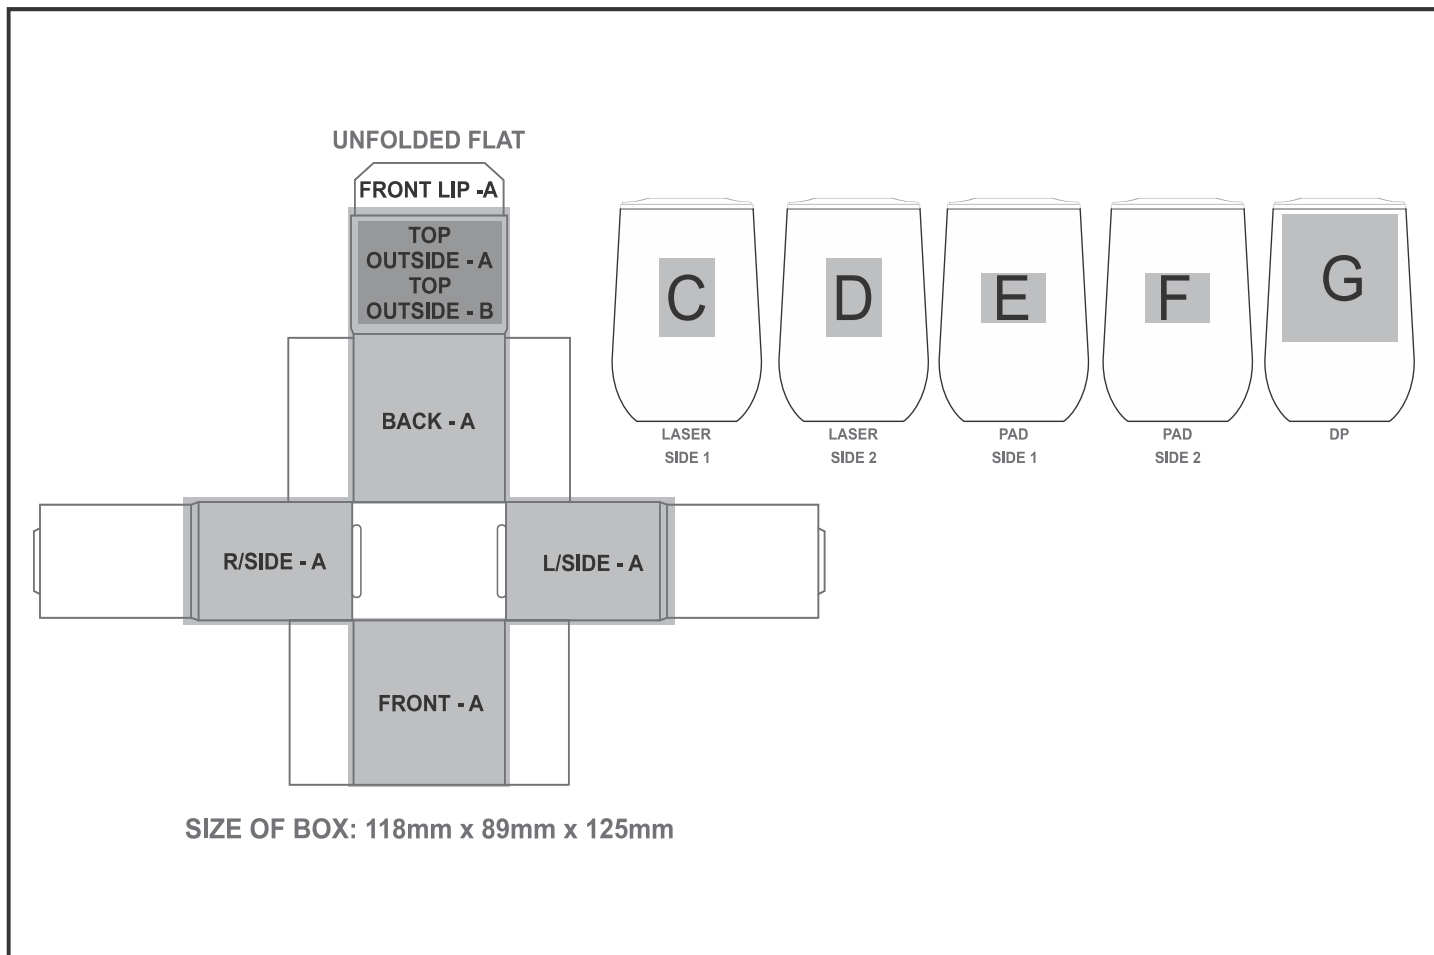

GF-SD-838-B

Madison Cup in Bianca Custom Gift Box

Need to know:

- Includes 1-Position Direct Print on Box AND Includes 1-Position Laser Engraving OR 1-Colour, 1-Position Pad Print on Cup (setup fee applies).

- **Please Note:** Due to the nature of the printing process, any white in a logo cannot be branded and we cannot guarantee an exact colour match as the box has a matt finish. The nature and inconsistency of the pre-cut boards may create a 1-3mm of unbranded space on the front lip and imperfections maybe be found within the print. Large solid coverage prints are not recommended, if large solid coverage is required, it is recommended on kraft boxes as imperfections are less noticeable.

- **Laser Colour:** Gold for BU & S Cups | Silver for BL & SW Cups

Branding Options:

Position	Branding Method (Branding Code)	No. of Colours	Dimension
A	Digital Custom Packaging (DCP-CHG-1)	Full Colour	400mm wide x 440mm high
B	Digital Custom Packaging (DCP-CHG-1)	Full Colour	119mm wide x 78mm high
C	Laser Engraving (LB)	N/A	30mm wide x 40mm high

D	Laser Engraving (LB)	N/A	30mm wide x 40mm high
E	Pad Printing (PC)	4 Colours	35mm wide x 25mm high
F	Pad Printing (PC)	4 Colours	35mm wide x 25mm high
G	Digital Print Drinkware (DP-C)	Full Colour	70mm wide x 50mm high