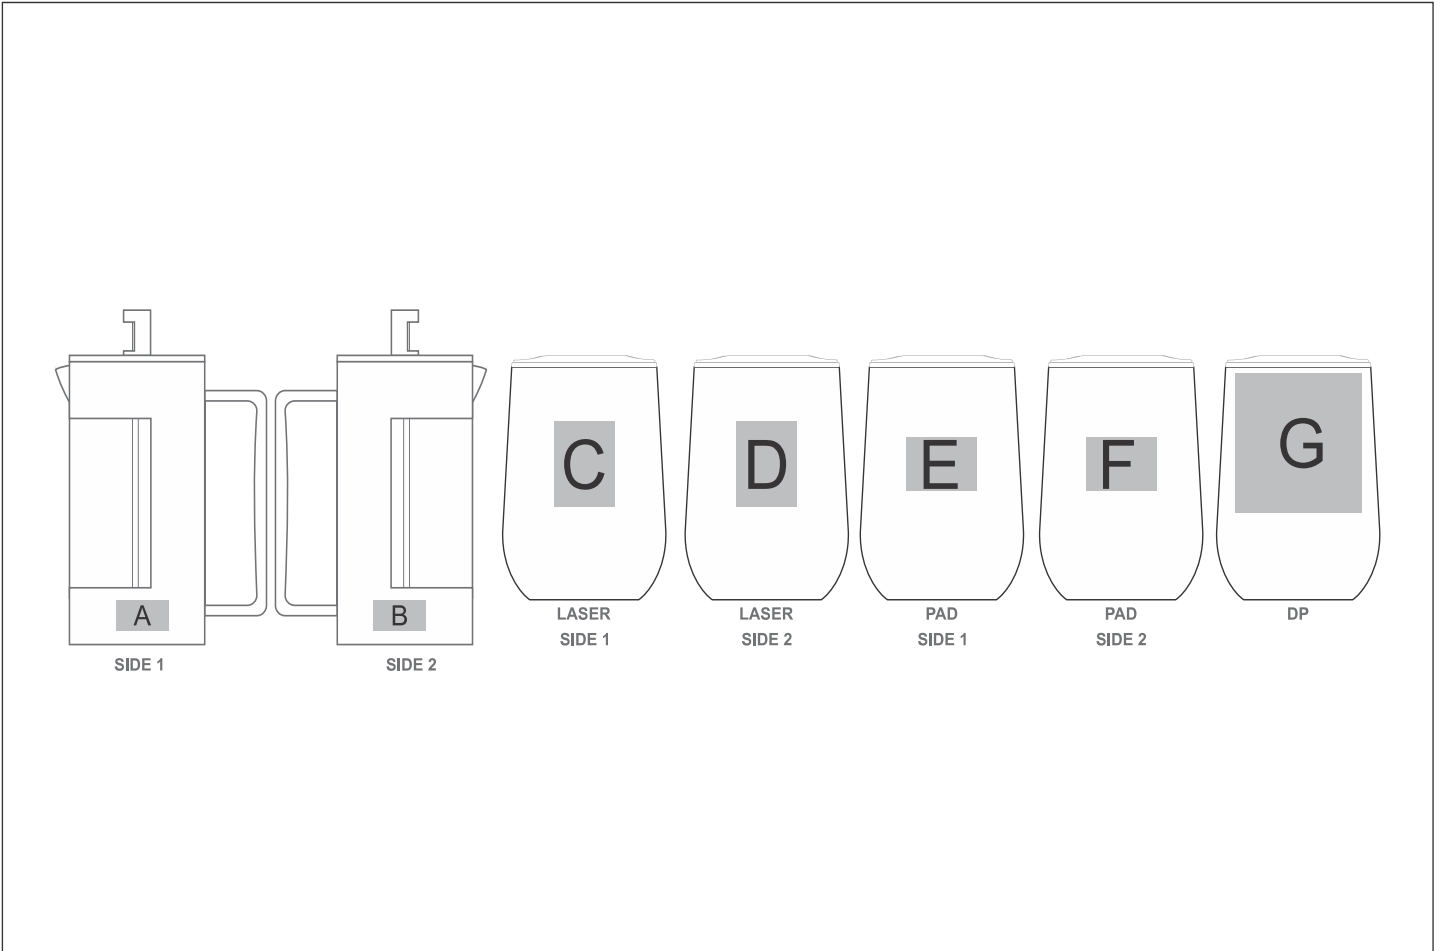

GF-SD-1255-B

Serendipio Madison Coffee Set

Need to know:

- Includes 1-Colour, 1-Position Pad Print on Plunger AND 1-Position Laser Engraving OR 1-Colour, 1-Position Pad Print on Tumbler (setup fees apply)

- **Laser Colour:** Gold for BU & S Mugs | Silver for BL & SW Mugs

Branding Options:

Position	Branding Method (Branding Code)	No. of Colours	Dimension
A	Pad Printing (PB)	4 Colours	35mm wide x 15mm high
B	Pad Printing (PB)	4 Colours	35mm wide x 15mm high
C	Laser Engraving (LB)	N/A	30mm wide x 40mm high
D	Laser Engraving (LB)	N/A	30mm wide x 40mm high

E	Pad Printing (PC)	4 Colours	35mm wide x 25mm high
F	Pad Printing (PC)	4 Colours	35mm wide x 25mm high
G	Digital Print Drinkware (DP-C)	Full Colour	70mm wide x 50mm high