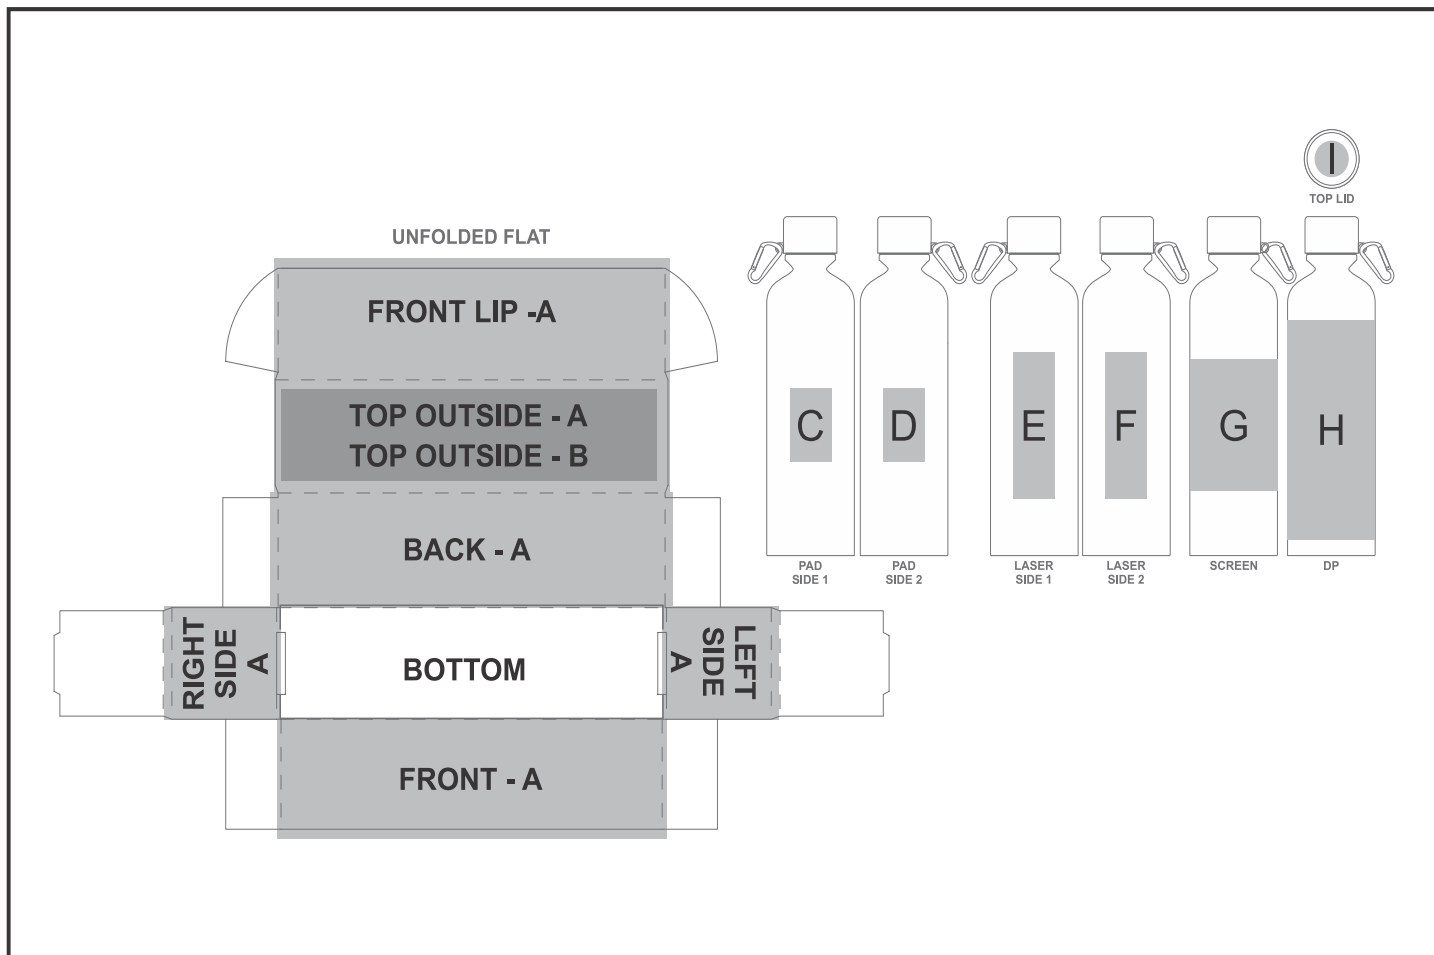

GF-SD-1214-B

Serendipio Origen Bottle in Bianca Custom Gift Box

Need to know:

Includes 1-Position Direct Print on Box AND 1-Position Laser Engraving OR 1-Position Direct Print on Bottle (setup fees apply)

- **Please Note:** Due to the nature of the printing process, any white in a logo cannot be branded and we cannot guarantee an exact colour match as the box has a mate finish. The nature and inconsistency of the pre-cut boards may create a 1-3mm of unbranded space on the front lip and imperfections maybe be found within the print. Large solid coverage prints are not recommended, if large solid coverage is required, it is recommended on kraft boxes as imperfections are less noticeable.

- **Laser Colour:** Bottle - White | LID - Tonal

Branding Options:

Position	Branding Method (Branding Code)	No. of Colours	Dimension
A	Digital Custom Packaging (DCP-CHG-2)	Full Colour	436.5mm wide x 364.5mm high
B	Digital Custom Packaging (DCP-CHG-2)	Full Colour	258mm wide x 62mm high
C	Pad Printing (PB)	2 Colours	30mm wide x 50mm high
D	Pad Printing (PB)	2 Colours	30mm wide x 50mm high

E	Laser Engraving (LB)	N/A	30mm wide x 100mm high
F	Laser Engraving (LB)	N/A	30mm wide x 100mm high
G	Screen Wrap (SW)	1 Colour	180mm wide x 120mm high
H	Digital Print Drinkware (DP-C)	Full Colour	260mm wide x 80mm high
H	Digital Print Drinkware (DP-D)	Full Colour	230mm wide x 110mm high
H	Digital Print Drinkware (DP-E)	Full Colour	230mm wide x 150mm high
I	Laser Engraving (LC)	N/A	25mm wide x 25mm high