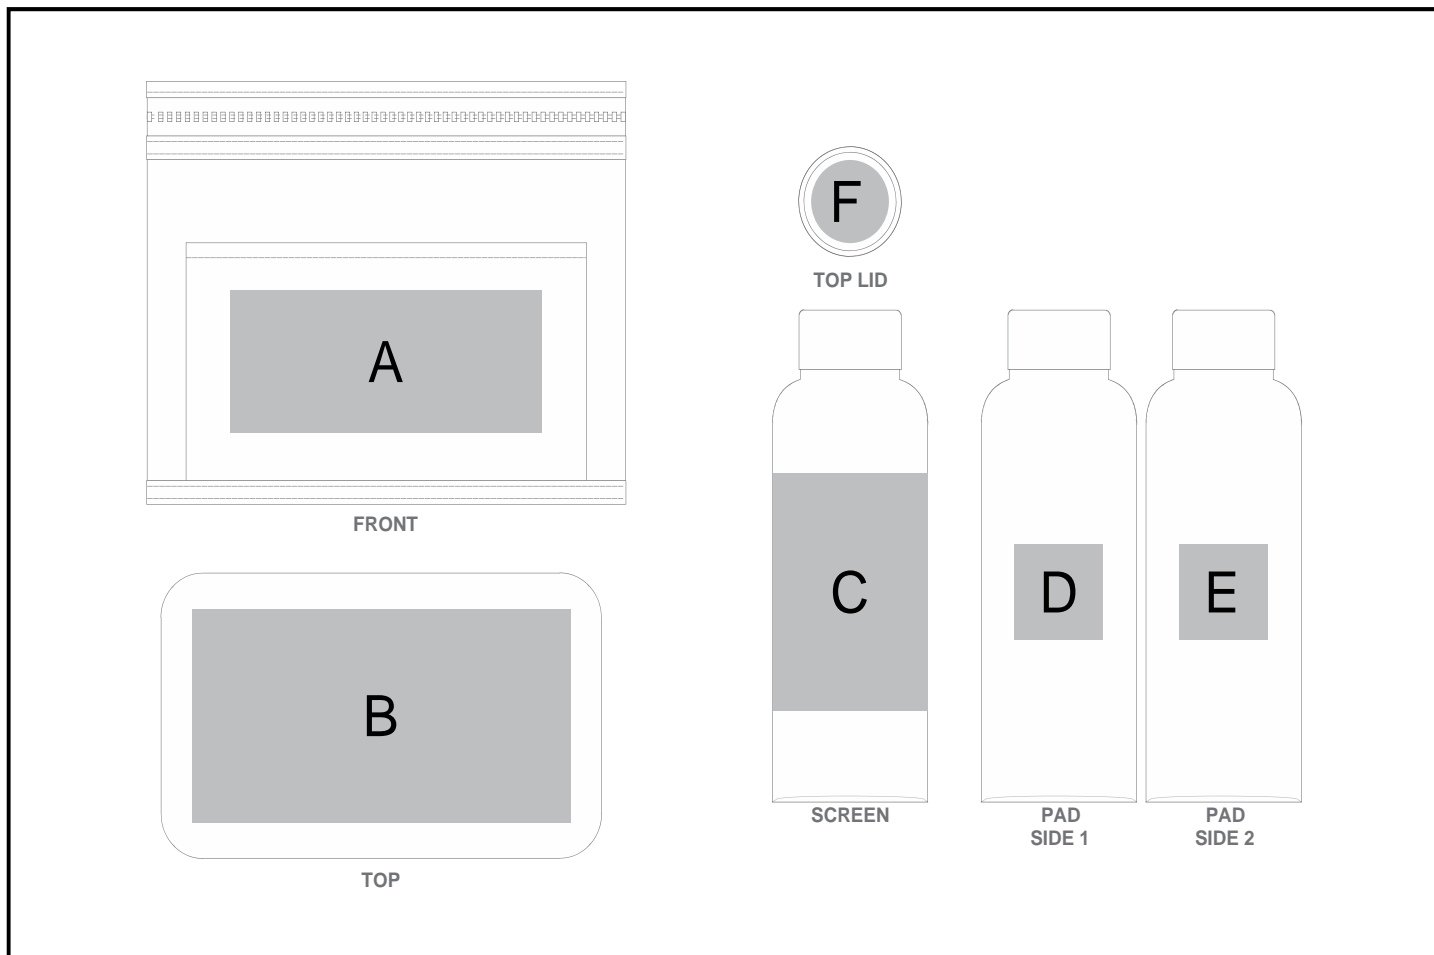

GF-OK-1321-B

Okiyo Kura Gift Set

Need to know:

- Includes 1-Colour, 1-Position Screen Print on Cooler Bag AND 1-Position Laser Engraving on Lunch Box AND 1-Colour, 1-Position Screen Wrap on Bottle (setup fees apply)

- **Laser colour:** POS B & F : Tonal

- Due to tonal variations in the wood the laser engraving will vary from one item to the next and will likely vary in the same item.

Branding Options:

Position	Branding Method (Branding Code)	No. of Colours	Dimension
A	Screen Print (SA)	1 Colour	110mm wide x 45mm high
A	Digital Direct Transfer (DDT-D)	Full Colour	105mm wide x 60mm high
A	Digital Direct Transfer (DDT-A)	Full Colour	140mm wide x 60mm high
B	Laser Engraving (LC)	N/A	170mm wide x 90mm high
C	Screen Wrap (SW)	1 Colour	200mm wide x 100mm high

D	Pad Printing (PB)	4 Colours	40mm wide x 40mm high
E	Pad Printing (PB)	4 Colours	40mm wide x 40mm high
F	Laser Engraving (LC)	N/A	35mm wide x 35mm high