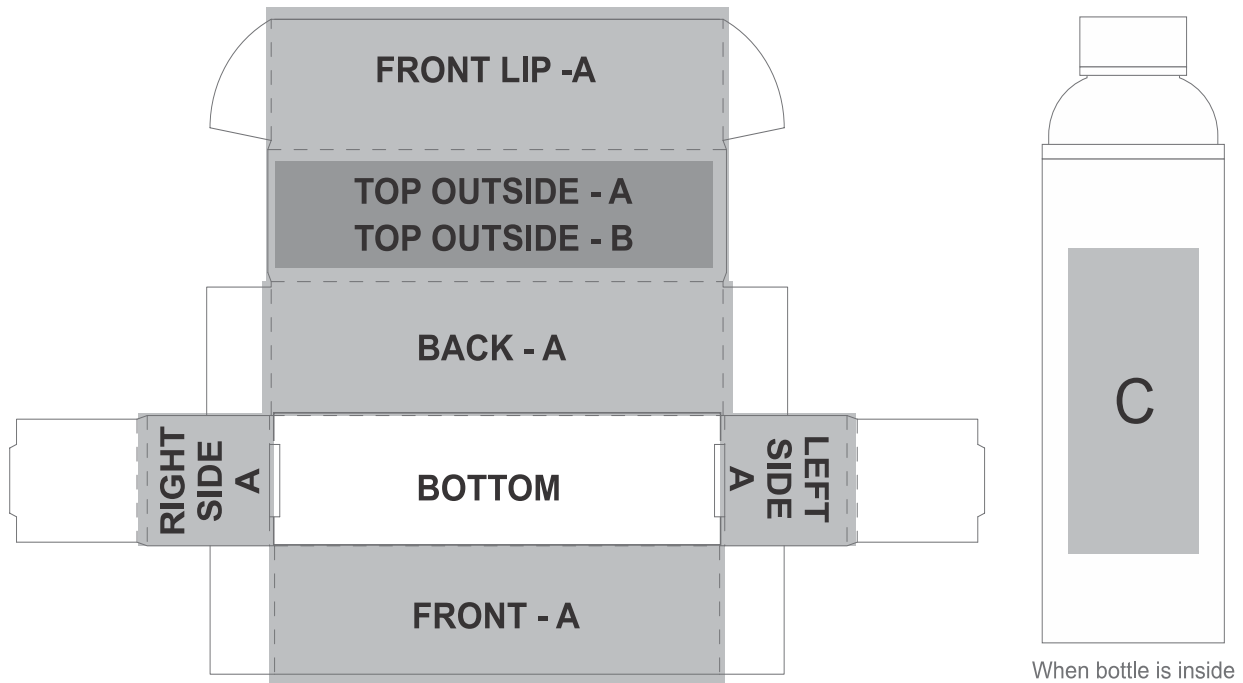

GF-KS-876-B

Kork Bottle in Bianca Custom Gift Box

Need to know:

- Includes 1-Position Direct Print on Box AND - Includes 1-Colour, 1-Position Screen Wrap (setup fee applies)

- **Please Note:** Due to the nature of the printing process, any white in a logo cannot be branded and we cannot guarantee an exact colour match as the box has a matt finish. The nature and inconsistency of the pre-cut boards may create a 1-3mm of unbranded space on the front lip and imperfections maybe be found within the print. Large solid coverage prints are not recommended, if large solid coverage is required, it is recommended on kraft boxes as imperfections are less noticeable
 - Texture of artwork will affect the print.

Branding Options:

Position	Branding Method (Branding Code)	No. of Colours	Dimension
A	Digital Custom Packaging (DCP-CHG-2)	Full Colour	436,5mm wide x 364,5mm high
B	Digital Custom Packaging (DCP-CHG-2)	Full Colour	258mm wide x 62mm high
C	Screen Print (SB)	1 Colour	50mm wide x 110mm high