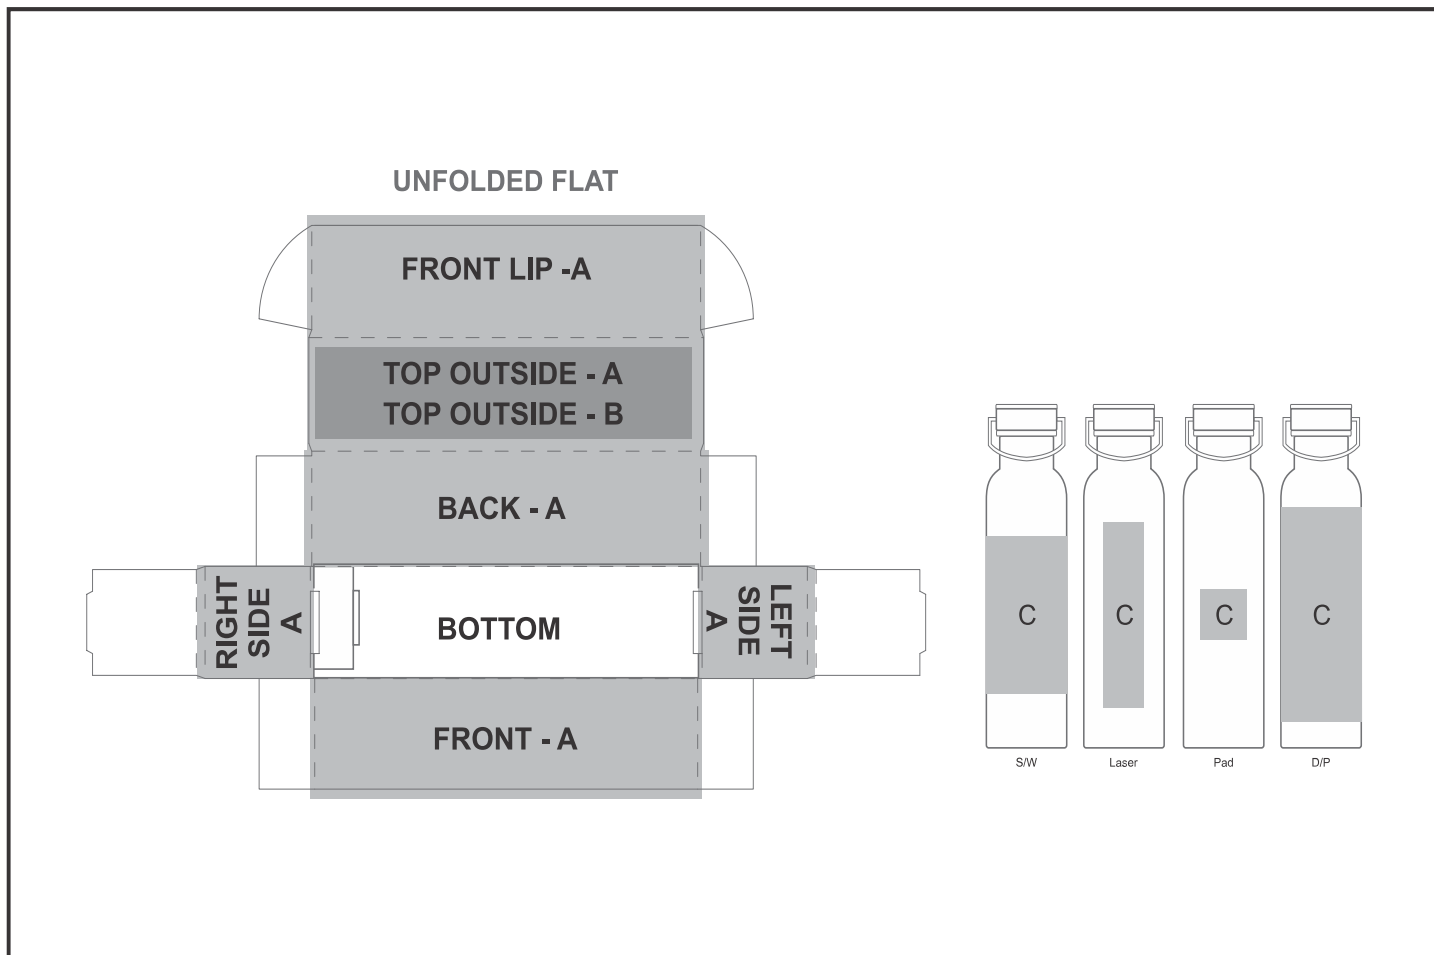

GF-KS-1357-B

Kooshty Tugela Bottle in Bianca Custom Gift Box

Need to know:

- Includes 1-Position Direct Print on Box AND 1-Colour 1-Position Screen Wrap OR 1-Colour 1-Position Pad Print on Bottle (setup fees apply)

- **Please Note:** Due to the nature of the printing process, any white in a logo cannot be branded and we cannot guarantee an exact colour match as the box has a matt finish. The nature and inconsistency of the pre-cut boards may create a 1-3mm of unbranded space on the front lip and imperfections maybe be found within the print. Large solid coverage prints are not recommended, if large solid coverage is required, it is recommended on kraft boxes as imperfections are less noticeable.

- **Laser Colour:** Silver

Branding Options:

Position	Branding Method (Branding Code)	No. of Colours	Dimension
A	Digital Custom Packaging (DCP-CHG-2)	Full Colour	436.5mm wide x 364.5mm high
B	Digital Custom Packaging (DCP-CHG-2)	Full Colour	258mm wide x 62mm high
C	Screen Wrap (SW)	1 Colour	190mm wide x 110mm high
C	Pad Printing (PA)	4 Colours	35mm wide x 35mm high
C	Laser Engraving (LA)	N/A	30mm wide x 130mm high

C	Digital Print Drinkware (DP-C)	Full Colour	100mm wide x 70mm high
C	Digital Print Drinkware (DP-D)	Full Colour	220mm wide x 150mm high