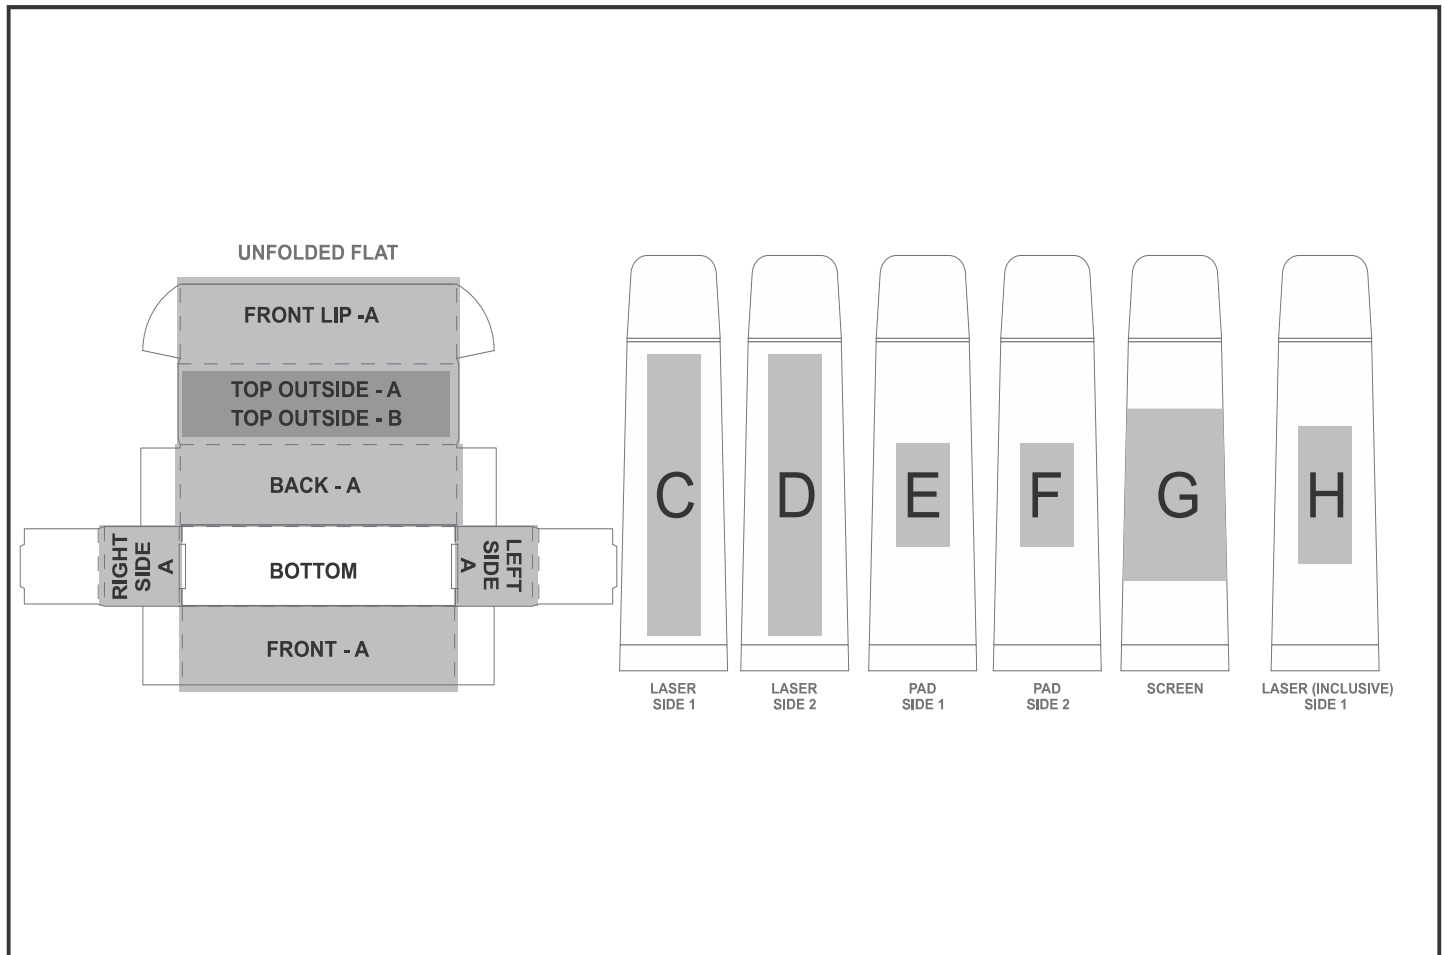

GF-AM-870-B

Consulate Flask in Bianca Custom Gift Box

Need to know:

- Includes 1-Position Direct Print on Box AND - Includes 1-Position Laser Engraving on Flask OR 1-Colour, 1-Position Screen Wrap on Flask (setup fee applies)

- **Please Note:** Due to the nature of the printing process, any white in a logo cannot be branded and we cannot guarantee an exact colour match as the box has a matt finish. The nature and inconsistency of the pre-cut boards may create a 1-3mm of unbranded space on the front lip and imperfections maybe be found within the print. Large solid coverage prints are not recommended, if large solid coverage is required, it is recommended on kraft boxes as imperfections are less noticeable.

- **Laser colour:** POS C & D - Brown

Branding Options:

Position	Branding Method (Branding Code)	No. of Colours	Dimension
A	Digital Custom Packaging (DCP-CHG-2)	Full Colour	436.5mm wide x 364.5mm high
B	Digital Custom Packaging (DCP-CHG-2)	Full Colour	258mm wide x 62mm high
C	Laser Engraving (LB)	N/A	33mm wide x 115mm high

D	Laser Engraving (LB)	N/A	33mm wide x 115mm high
E	Pad Printing (PC)	4 Colours	33mm wide x 60mm high
F	Pad Printing (PC)	4 Colours	33mm wide x 60mm high
G	Screen Wrap (SW)	1 Colour	200mm wide x 100mm high
H	Laser Engraving (LB)	N/A	30mm wide x 80mm high