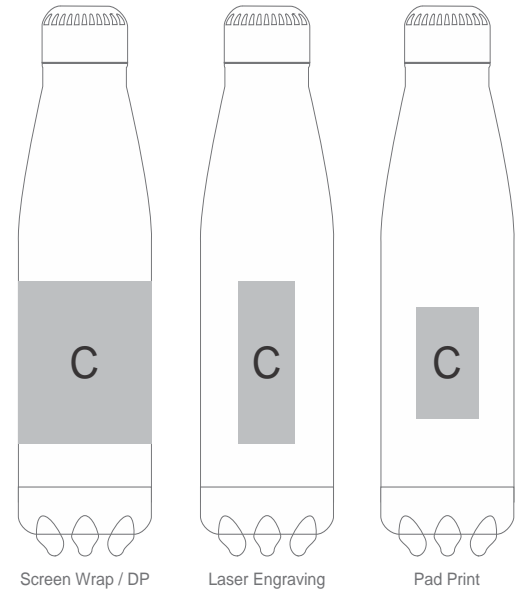

GF-AM-860-B

Discovery Bottle in Bianca Custom Gift Box

UNFOLDED FLAT

Need to know:

- Includes 1-Position Direct Print on Box AND 1-Position Laser Engraving OR 1-Colour, 1-Position Screen Wrap (setup fee applies).

- **Please Note:** Due to the nature of the printing process, any white in a logo cannot be branded and we cannot guarantee an exact colour match as the box has a matt finish. The nature and inconsistency of the pre-cut boards may create a 1-3mm of unbranded space on the front lip and imperfections maybe be found within the print. Large solid coverage prints are not recommended, if large solid coverage is required, it is recommended on kraft boxes as imperfections are less noticeable.

- DP-D will not be a full wrap due to the inconsistency of the item.

- Laser Colour - Gold

Branding Options:

Position	Branding Method (Branding Code)	No. of Colours	Dimension
A	Digital Custom Packaging (DCP-CHG-2)	Full Colour	436,5mm wide x 364,5mm high

B	Digital Custom Packaging (DCP-CHG-2)	Full Colour	258mm wide x 62mm high
---	--------------------------------------	-------------	------------------------

C	Laser Engraving (LB)	N/A	30mm wide x 80mm high
C	Pad Printing (PB)	4 Colours	33mm wide x 55mm high
C	Screen Wrap (SW)	1 Colour	200mm wide x 100mm high
C	Digital Print Drinkware (DP-D)	Full Colour	200mm wide x 80mm high