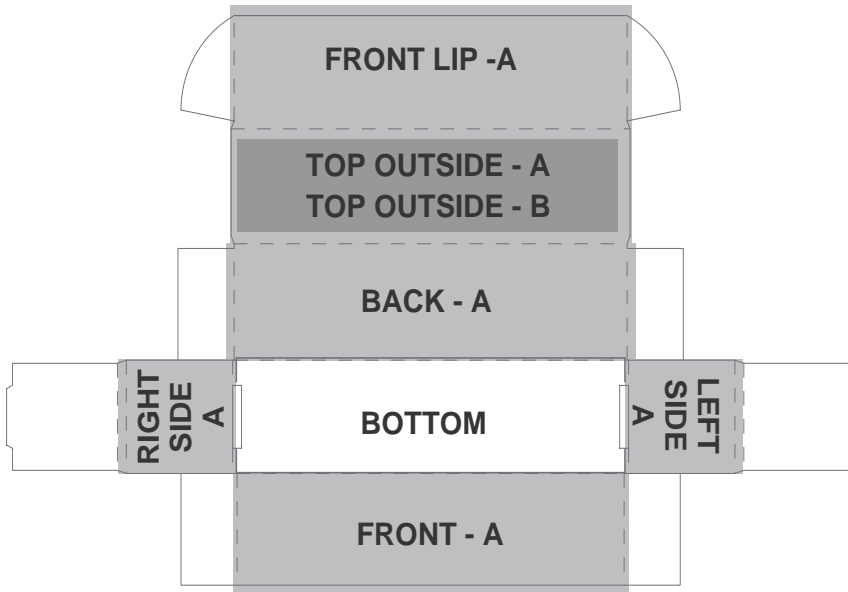

GF-AM-860-B

Discovery Bottle in Bianca Custom Gift Box

UNFOLDED FLAT

Need to know:

- Includes 1-Position Direct Print on Box AND 1-Position Laser Engraving OR 1-Colour, 1-Position Screen Wrap (setup fee applies).

- **Please Note:** Due to the nature of the printing process, any white in a logo cannot be branded and we cannot guarantee an exact colour match as the box has a matt finish. The nature and inconsistency of the pre-cut boards may create a 1-3mm of unbranded space on the front lip and imperfections maybe be found within the print. Large solid coverage prints are not recommended, if large solid coverage is required, it is recommended on kraft boxes as imperfections are less noticeable.

- DP-D will not be a full wrap due to the inconsistency of the item.

- Laser Colour - Gold

Branding Options:

Position	Branding Method (Branding Code)	No. of Colours	Dimension
A	Digital Custom Packaging (DCP-CHG-2)	Full Colour	436,5mm wide x 364,5mm high

B	Digital Custom Packaging (DCP-CHG-2)	Full Colour	258mm wide x 62mm high
---	--------------------------------------	-------------	------------------------

C	Laser Engraving (LB)	N/A	30mm wide x 80mm high
C	Pad Printing (PB)	4 Colours	33mm wide x 55mm high
C	Screen Wrap (SW)	1 Colour	200mm wide x 100mm high
C	Digital Print Drinkware (DP-D)	Full Colour	200mm wide x 80mm high