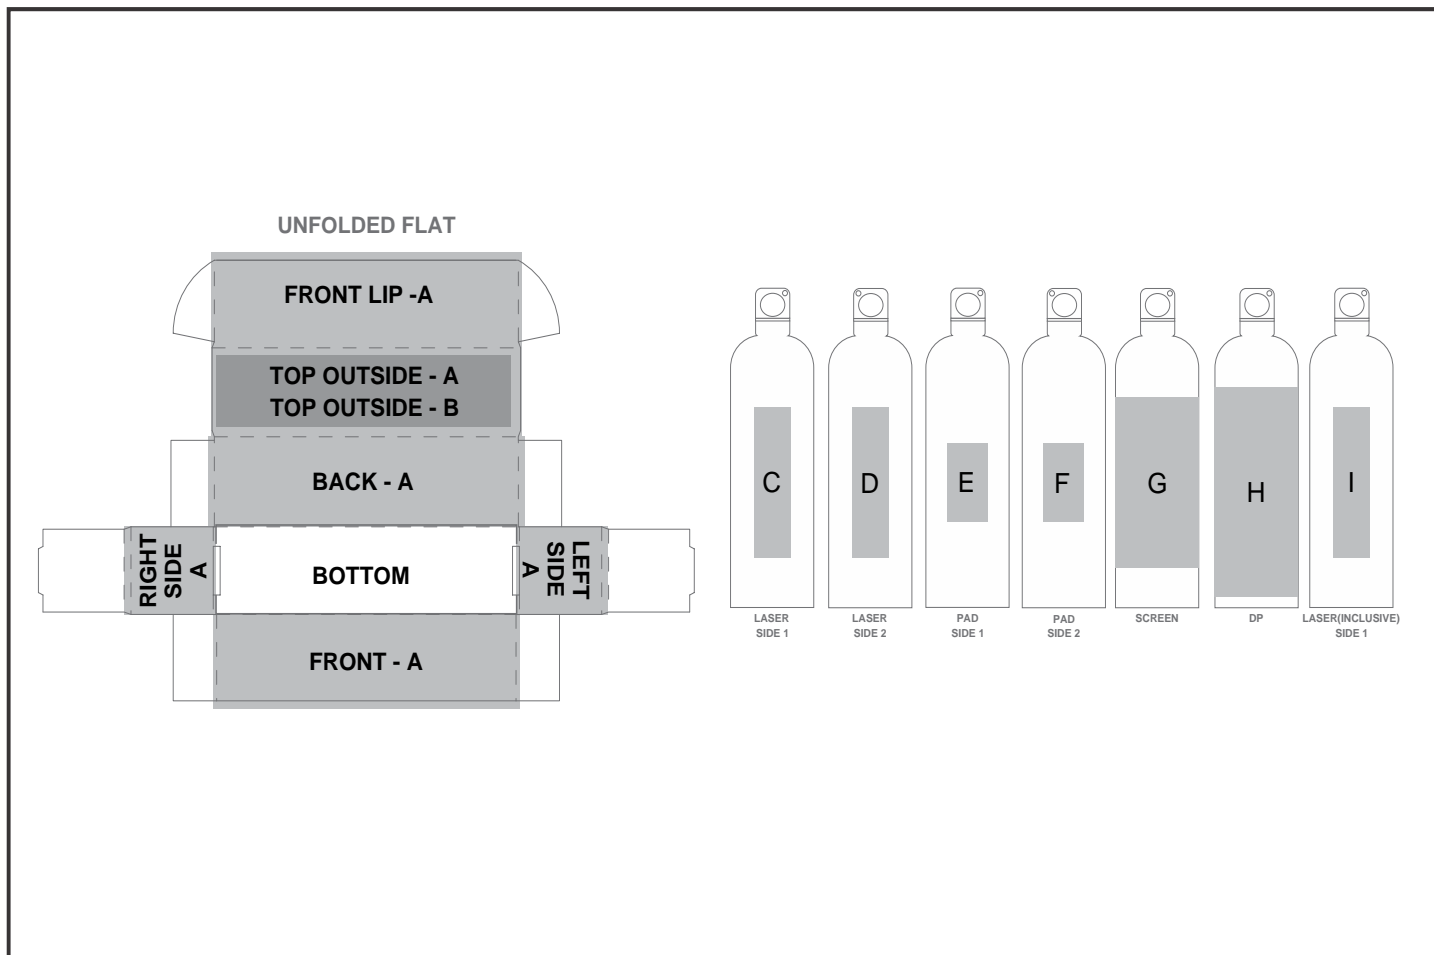

# GF-AM-857-B

Solano Bottle in Bianca Custom Gift Box

## Need to know:

- Includes 1-Position Direct Print on Box AND 1-Position Laser Engraving POS I OR 1-Colour, 1-Position Screen Wrap (setup fee applies).

- **Please Note:** Due to the nature of the printing process, any white in a logo cannot be branded and we cannot guarantee an exact colour match as the box has a matt finish. The nature and inconsistency of the pre-cut boards may create a 1-3mm of unbranded space on the front lip and imperfections maybe be found within the print. Large solid coverage prints are not recommended, if large solid coverage is required, it is recommended on kraft boxes as imperfections are less noticeable.

- Due to dye migration only silver will be branded on BLUE , RED & BLACK bottles

- **DP:** Full wrap around designs may have slight misalignment at the join, depending on your artwork.

- Full circumference of bottle is 230mm wide

D	Laser Engraving (LB)	N/A	30mm wide x 115mm high
E	Pad Printing (PB)	4 Colours	33mm wide x 60mm high
F	Pad Printing (PB)	4 Colours	33mm wide x 60mm high
G	Screen Wrap (SW)	1 Colour	200mm wide x 130mm high
H	Digital Print Drinkware (DP-C)	Full Colour	230mm wide x 80mm high
H	Digital Print Drinkware (DP-D)	Full Colour	230mm wide x 110mm high
H	Digital Print Drinkware (DP-E)	Full Colour	230mm wide x 160mm high
I	Laser Engraving (LB)	N/A	30mm wide x 80mm high