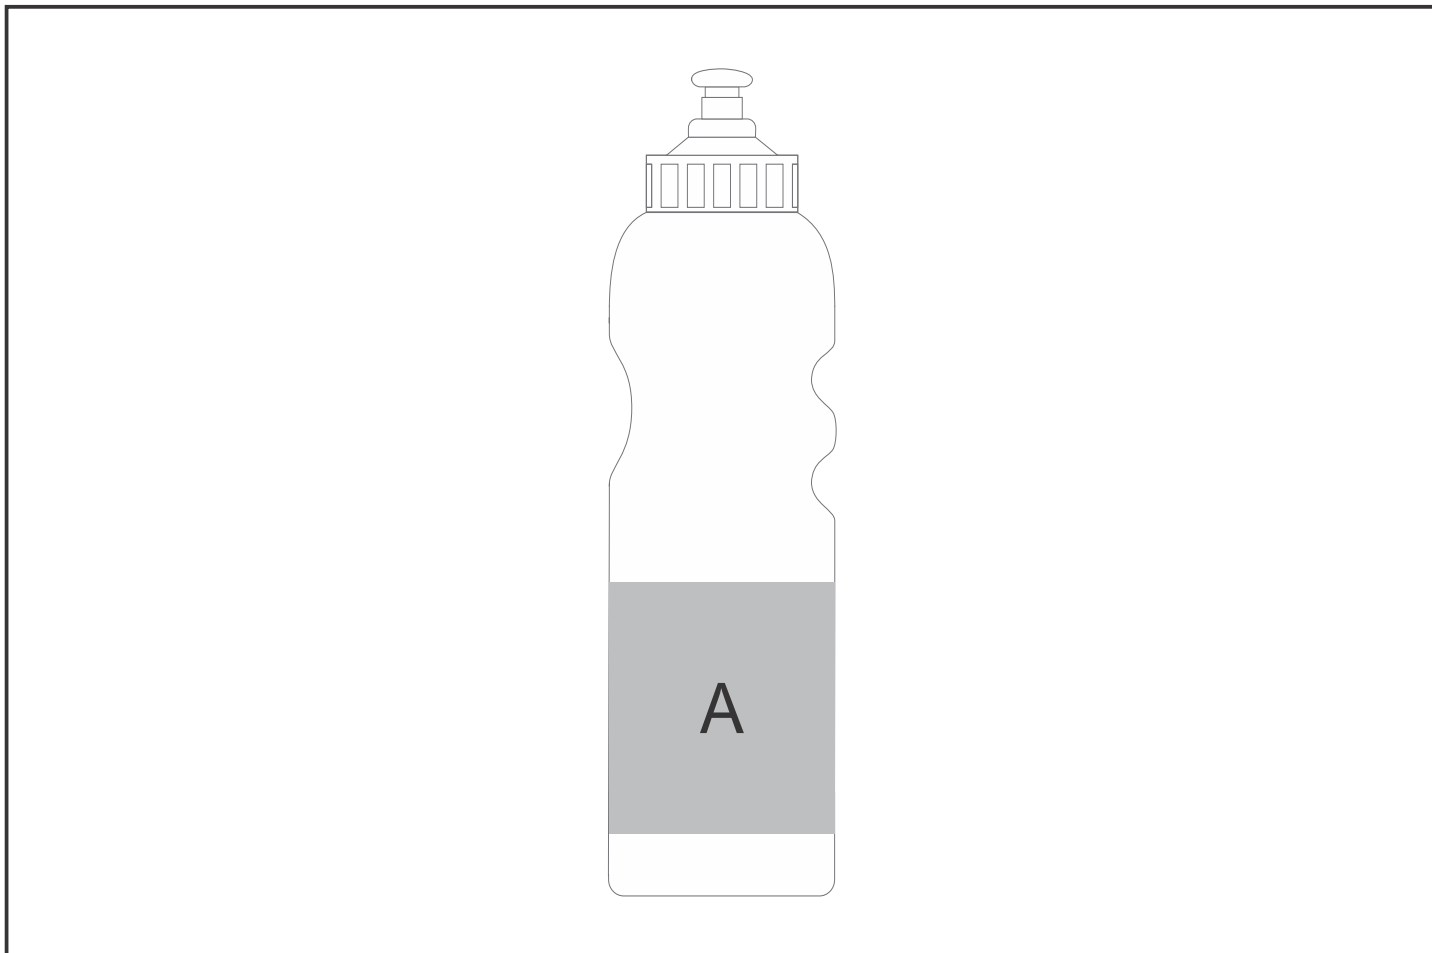

# GF-AM-642-B

Helix Plastic Water Bottle - 500ml

## Need to know:

- Includes 1-Colour, 1-Position Screen Wrap (setup fee applies)
- Texture of the item will affect the print, especially fine detail.
- Seamline will affect the branding and the logo will not line straight with the grips.

## Branding Options:

| Position | Branding Method (Branding Code) | No. of Colours | Dimension              |
|----------|---------------------------------|----------------|------------------------|
| A        | Screen Wrap (SW)                | 1 Colour       | 170mm wide x 65mm high |
| A        | Pad Printing (PC)               | 4 Colours      | 33mm wide x 60mm high  |