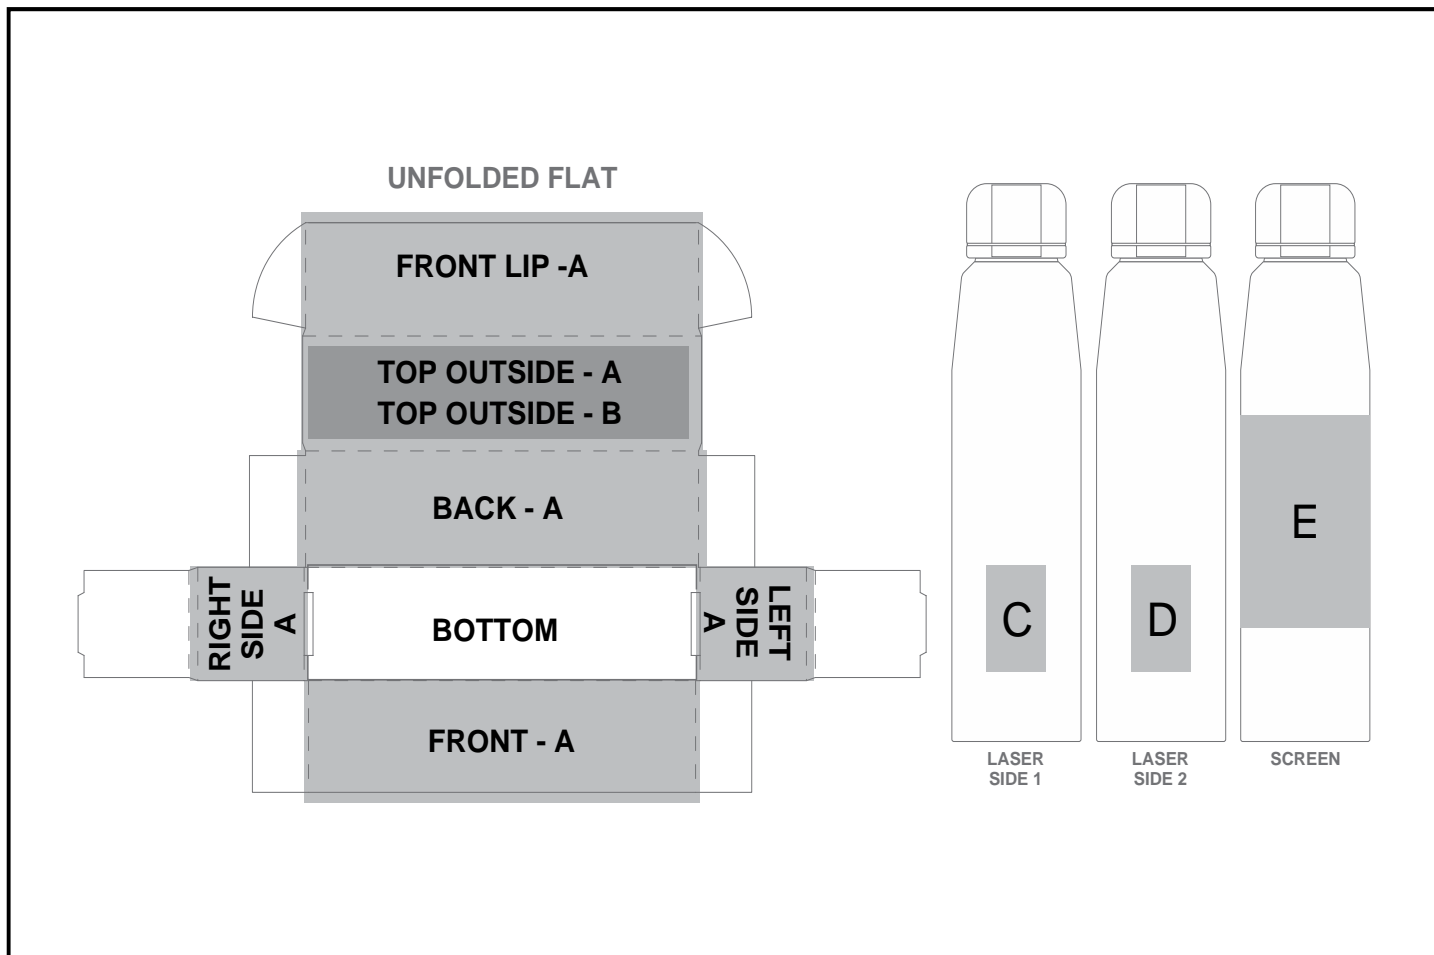

GF-AM-1216-B

Altitude Lamda Lite Bottle in Bianca Custom Box

Need to know:

Includes 1-Position Direct Print on a Box AND 1-Position Screen Wrap on a Bottle (setup fees apply)

- Please Note: Due to the nature of the printing process, any white in a logo cannot be branded and we cannot guarantee an exact colour match as the box has a mate finish. The nature and inconsistency of the pre-cut boards may create a 1-3mm of unbranded space on the front lip and imperfections maybe be found within the print. Large solid coverage prints are not recommended, if large solid coverage is required, it is recommended on kraft boxes as imperfections are less noticeable.

- **Laser Colour:** POS C & D - Silver

Branding Options:

Position	Branding Method (Branding Code)	No. of Colours	Dimension
A	Digital Custom Packaging (DCP-CHG-2)	Full Colour	436.5mm wide x 364.5mm high
B	Digital Custom Packaging (DCP-CHG-2)	Full Colour	258mm wide x 62mm high
C	Laser Engraving (LC)	N/A	30mm wide x 50mm high

D	Laser Engraving (LC)	N/A	30mm wide x 50mm high
E	Screen Wrap (SW)	1 Colour	170mm wide x 120mm high