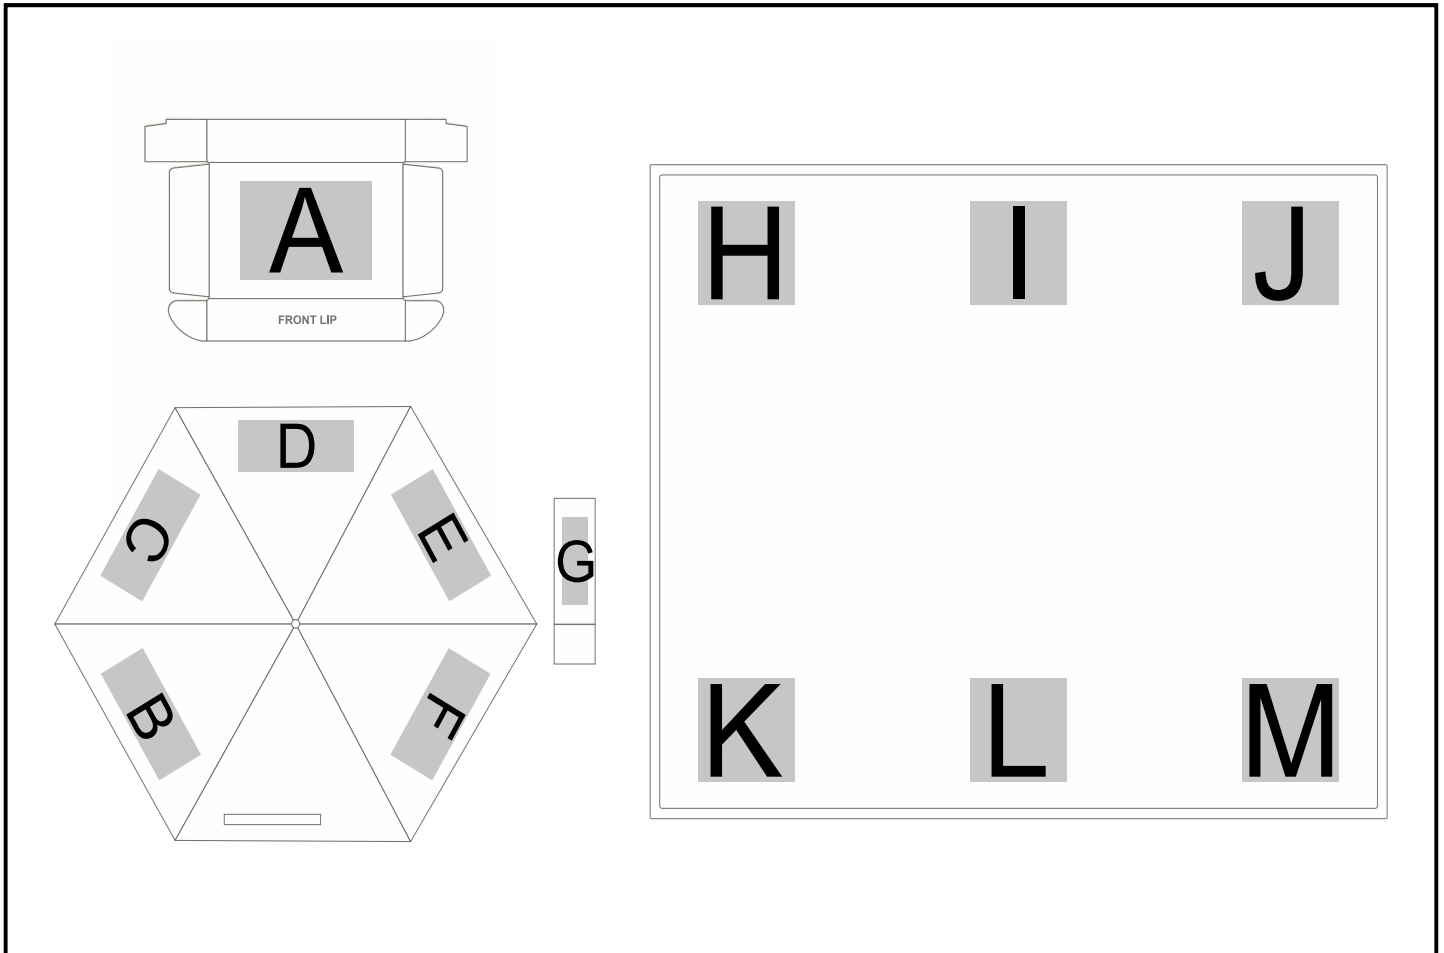

GF-AL-1435-B

Altitude Vermont Gift Set

Need to know:

Includes 1-Colour, 1-Position Screen Print on Box AND 1-Colour 1-Position Screen Print on Umbrella (setup fees apply)

- **Blanket-** Please note: On all thick materials like fleece & blankets, logos with fine detail or text, a block will be added in tonal thread to avoid artwork from sinking into the fabric.

- **Umbrella-** Branding can only be done on 5 panels

Branding Options:

Position	Branding Method (Branding Code)	No. of Colours	Dimension
A	Screen Print (SA)	1 Colour	200mm wide x 140mm high

B	Screen Print (SC)	1 Colour	200mm wide x 100mm high
B	Digital Direct Transfer (DDT-D)	Full Colour	105mm wide x 60mm high
B	Digital Direct Transfer (DDT-A)	Full Colour	148mm wide x 60mm high
B	Digital Direct Transfer (DDT-B)	Full Colour	210mm wide x 60mm high
B	Digital Direct Transfer (DDT-C)	Full Colour	240mm wide x 60mm high