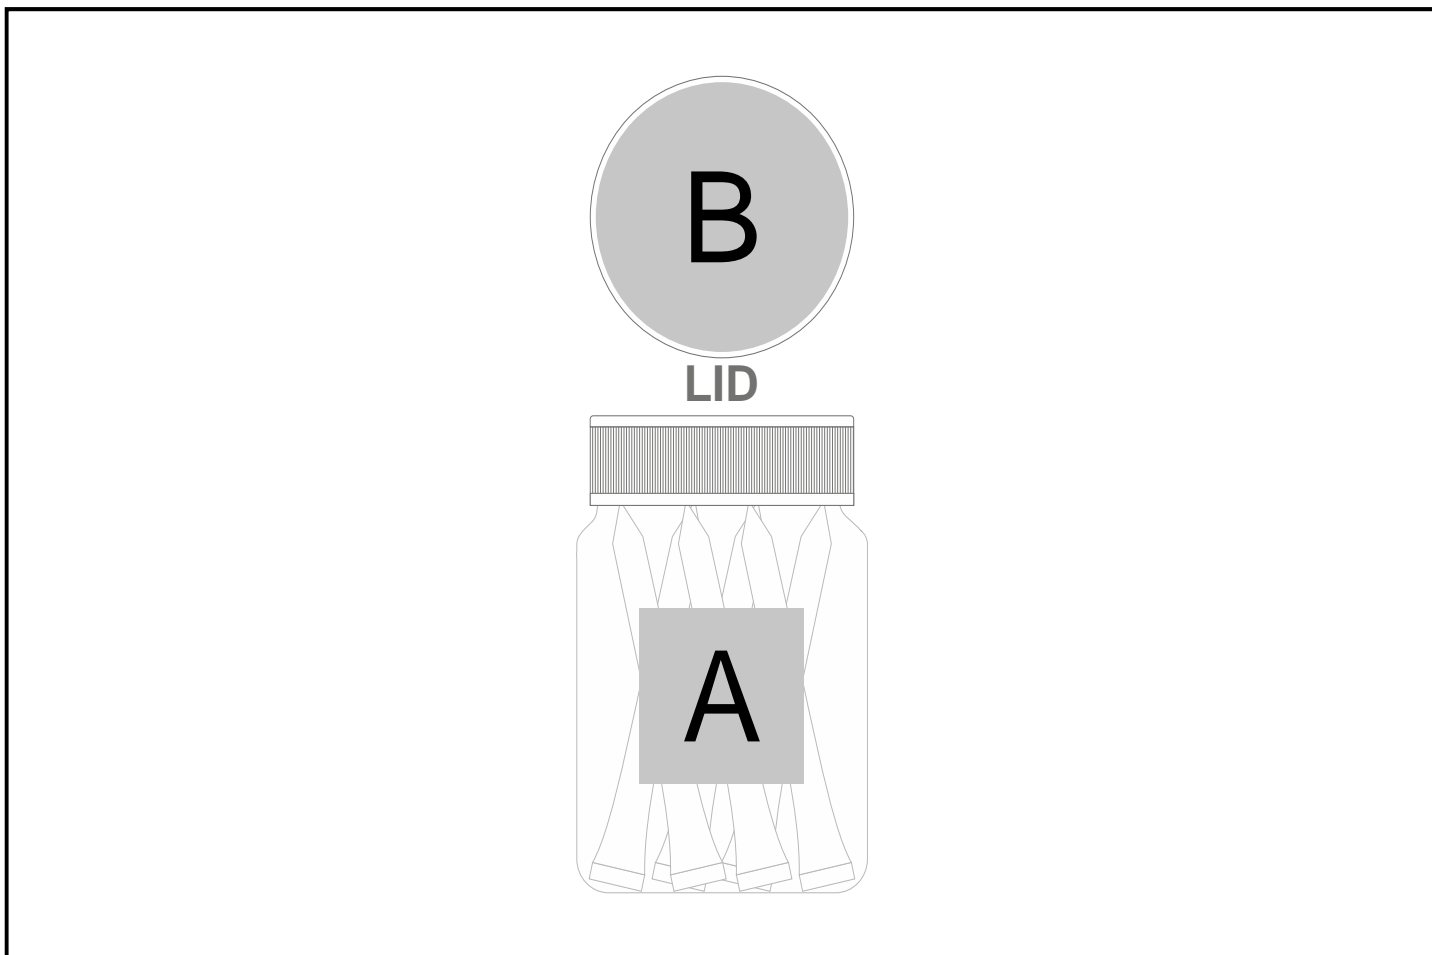

# GF-AL-1428-B

Altitude Swingstart Golf Set

## Need to know:

- Includes 1-Colour, 1-Position Pad Print on Container (setup fees apply)

## Branding Options:

Position	Branding Method (Branding Code)	No. of Colours	Dimension
A	Pad Printing (PB)	1 Colour	30mm wide x 30mm high
B	Digital Dome Sticker (DC)	Full Colour	46mm wide x 46mm high