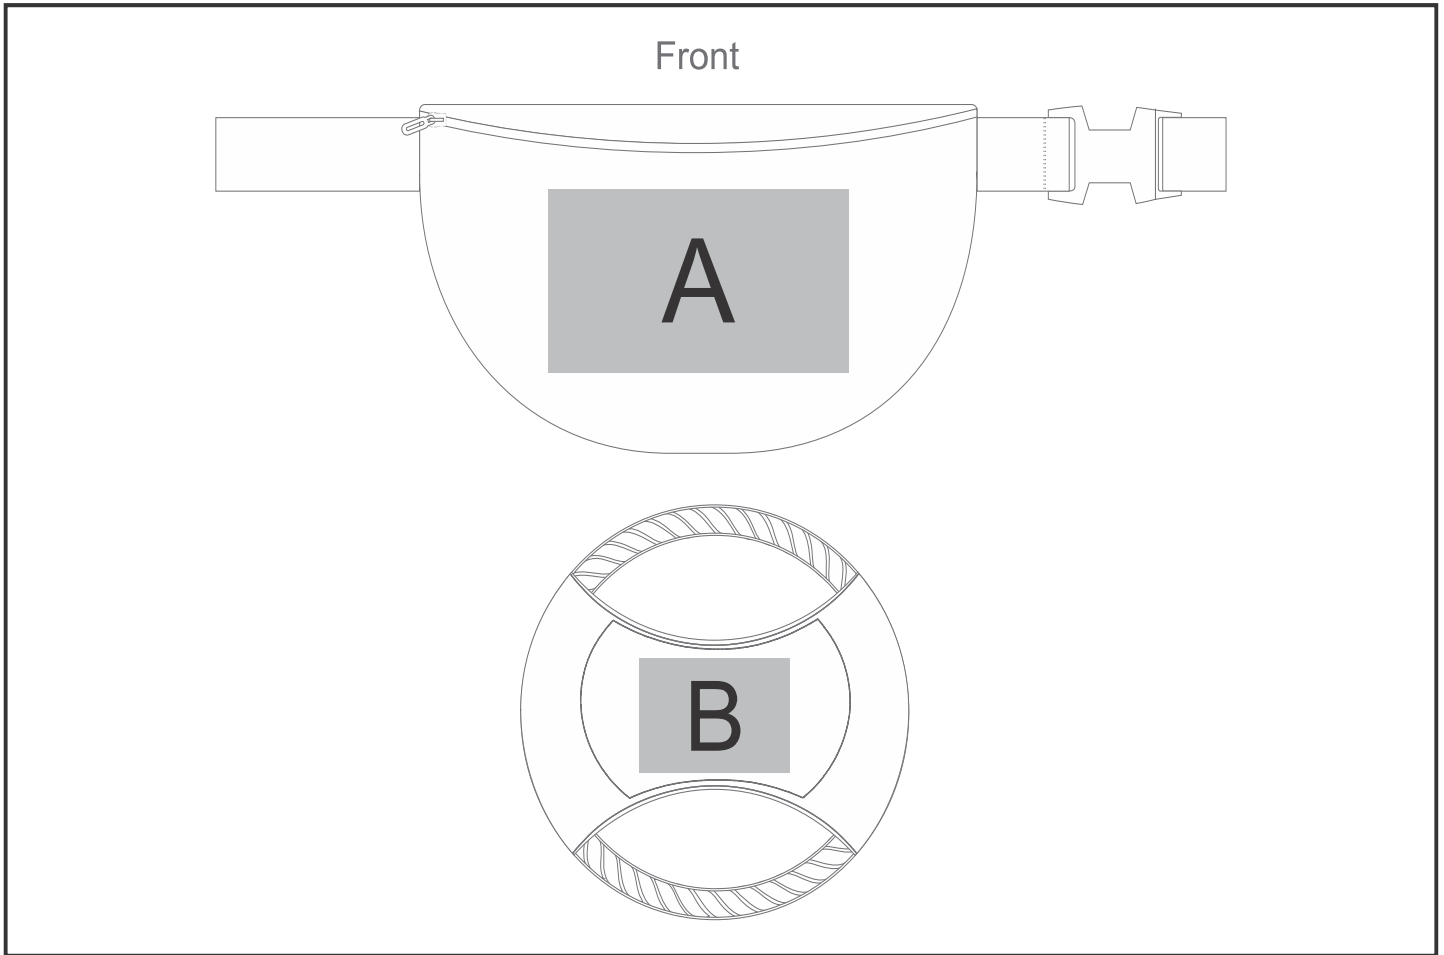

GF-AL-1379-B

Altitude Champ Pet Set

Need to know:

- Includes 1-Colour 1-Position Screen Print on Bag & Frisbee (setup fee applies)
- *Texture of item will affect the Print.*

Branding Options:

Position	Branding Method (Branding Code)	No. of Colours	Dimension
A	Screen Print (SB)	2 Colours	140mm wide x 80mm high
A	Digital Direct Transfer (DDT-D)	Full Colour	100mm wide x 74mm high
A	Digital Direct Transfer (DDT-A)	Full Colour	100mm wide x 80mm high
B	Screen Print (SB)	1 Colour	70mm wide x 50mm high