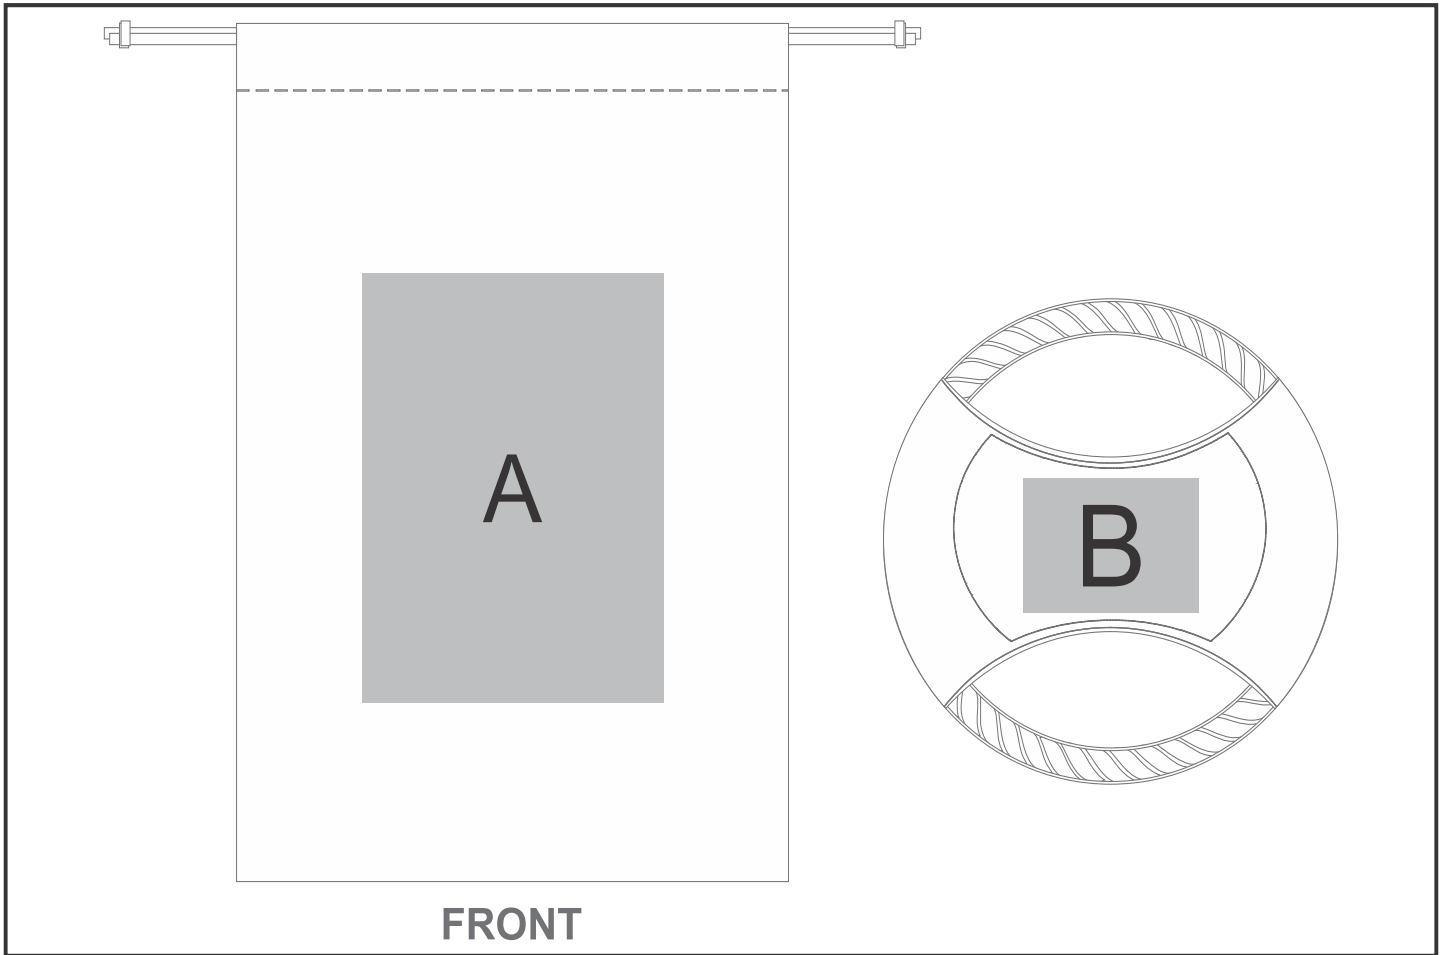

GF-AL-1377-B

Altitude Benji Pet Set

Need to know:

- Includes 1-Colour 1-Position Screen Print on Bag & Frisbee (setup fee applies)
- *Texture of item will affect the Print.*

Branding Options:

Position	Branding Method (Branding Code)	No. of Colours	Dimension
A	Screen Print (SA)	1 Colour	120mm wide x 160mm high
A	Digital Direct Transfer (DDT-D)	Full Colour	105mm wide x 74mm high
A	Digital Direct Transfer (DDT-A)	Full Colour	120mm wide x 160mm high
B	Screen Print (SB)	1 Colour	70mm wide x 50mm high