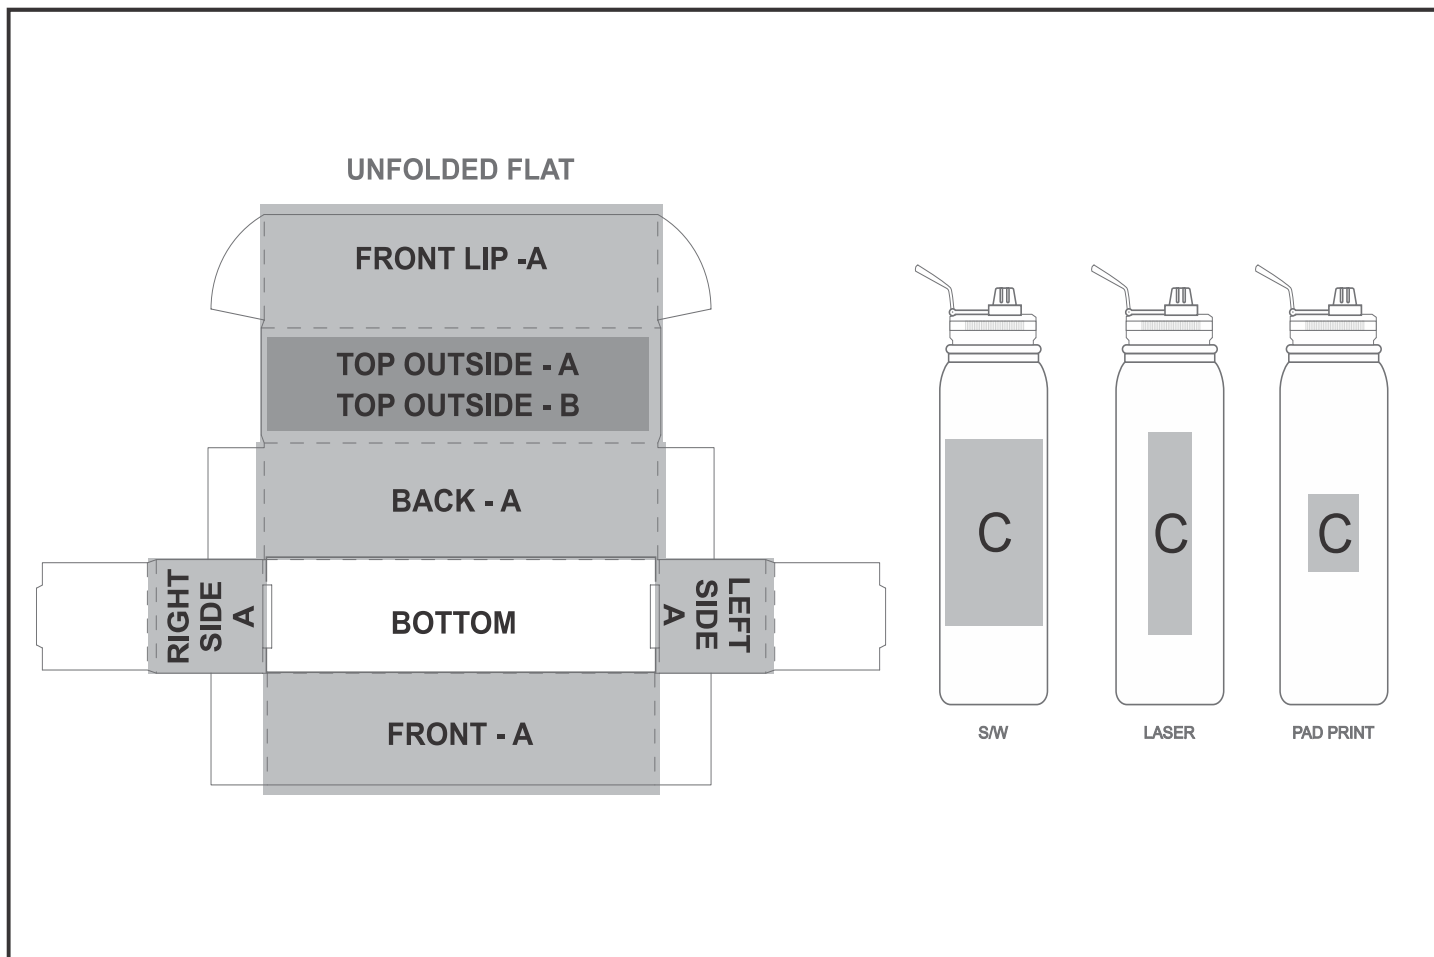

GF-AL-1372-B

Altitude Romero Bottle in Bianca Custom Gift Box

Need to know:

Includes 1-Position Direct Print on Box AND 1-Colour 1-Position Screen Wrap OR 1-Colour 1-Position Pad Print on Bottle (setup fees apply)

- **Please Note:** Due to the nature of the printing process, any white in a logo cannot be branded and we cannot guarantee an exact colour match as the box has a matt finish. The nature and inconsistency of the pre-cut boards may create a 1-3mm of unbranded space on the front lip and imperfections maybe be found within the print. Large solid coverage prints are not recommended, if large solid coverage is required, it is recommended on kraft boxes as imperfections are less noticeable.

- **Laser Colour:** POS C - Silver

- The position of the branding on the bottle relative to the lid may differ from the position indicated in the pictures and the line drawing.

Branding Options:

Position	Branding Method (Branding Code)	No. of Colours	Dimension
A	Digital Custom Packaging (DCP-CHG-2)	Full Colour	436.5mm wide x 364.5mm high
B	Digital Custom Packaging (DCP-CHG-2)	Full Colour	258mm wide x 62mm high
C	Screen Wrap (SW)	1 Colour	120mm wide x 190mm high
C	Pad Printing (PA)	4 Colours	35mm wide x 50mm high

C	Laser Engraving (LA)	N/A	30mm wide x 130mm high
---	----------------------	-----	------------------------