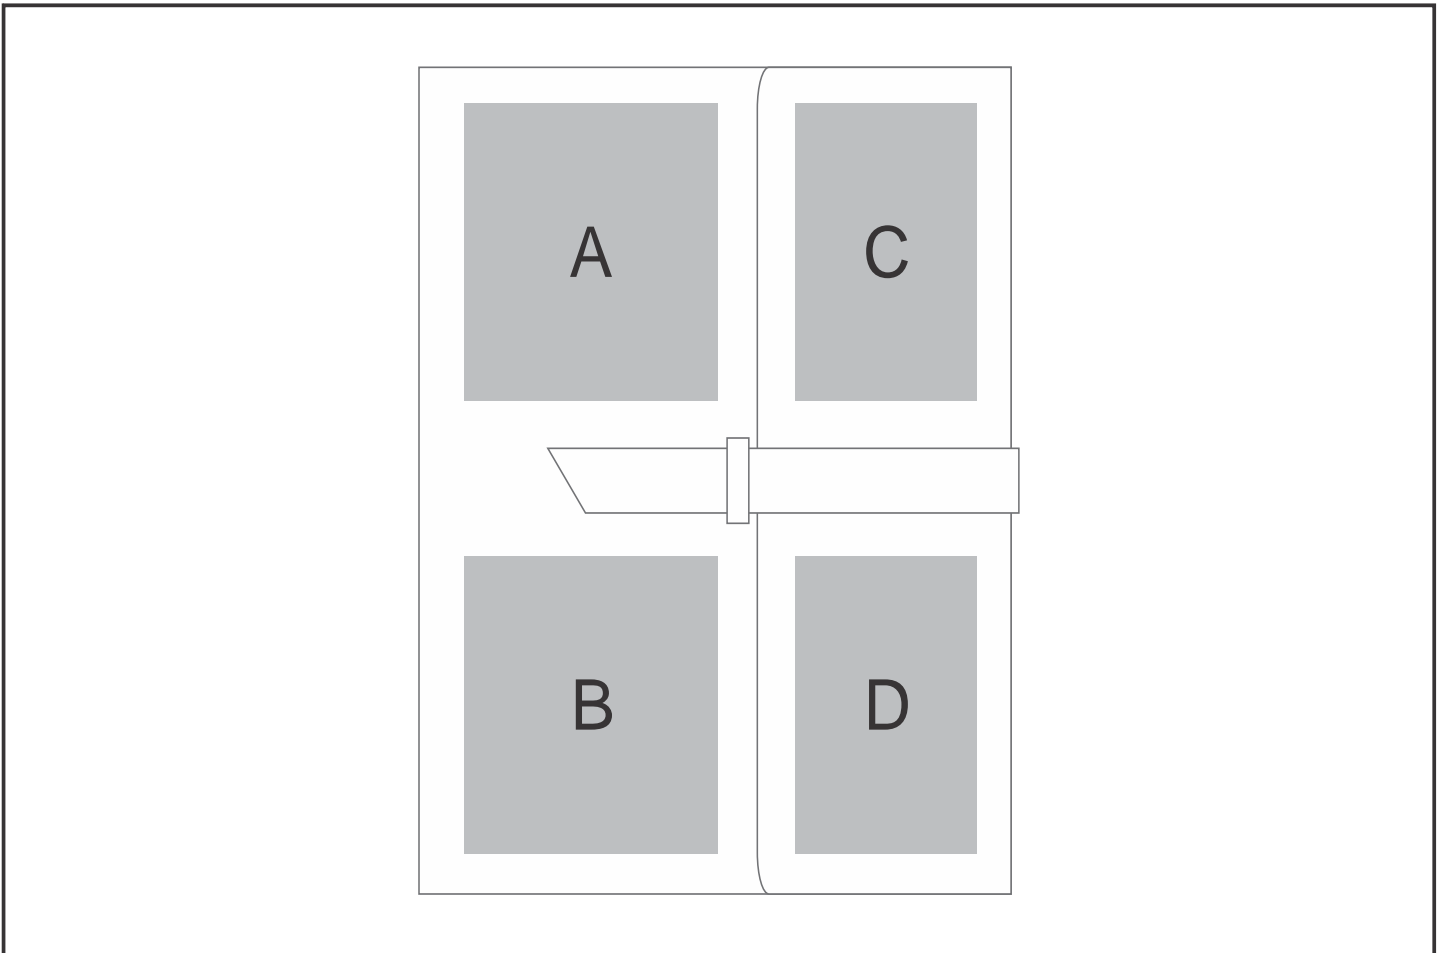

FOLD-2100

Tribeca A4 Folder

Need to know:

Includes 1-Position Deboss OR 1-Colour, 1-Position Screen Print (setup fee applies).

- Texture will affect the branding

Branding Options:

Position	Branding Method (Branding Code)	No. of Colours	Dimension
A	Debossing (BOS-1)	N/A	60mm wide x 100mm high
A	Foiling (FL)	N/A	60mm wide x 20mm high
A	Screen Print (SC)	1 Colour	105mm wide x 115mm high

B	Debossing (BOS-1)	N/A	60mm wide x 100mm high
B	Foiling (FL)	N/A	60mm wide x 20mm high
B	Screen Print (SC)	1 Colour	105mm wide x 115mm high

C	Debossing (BOS-1)	N/A	60mm wide x 100mm high
C	Foiling (FL)	N/A	60mm wide x 20mm high
C	Screen Print (SC)	1 Colour	75mm wide x 115mm high

D	Debossing (BOS-1)	N/A	60mm wide x 100mm high
D	Foiling (FL)	N/A	60mm wide x 20mm high
D	Screen Print (SC)	1 Colour	75mm wide x 115mm high