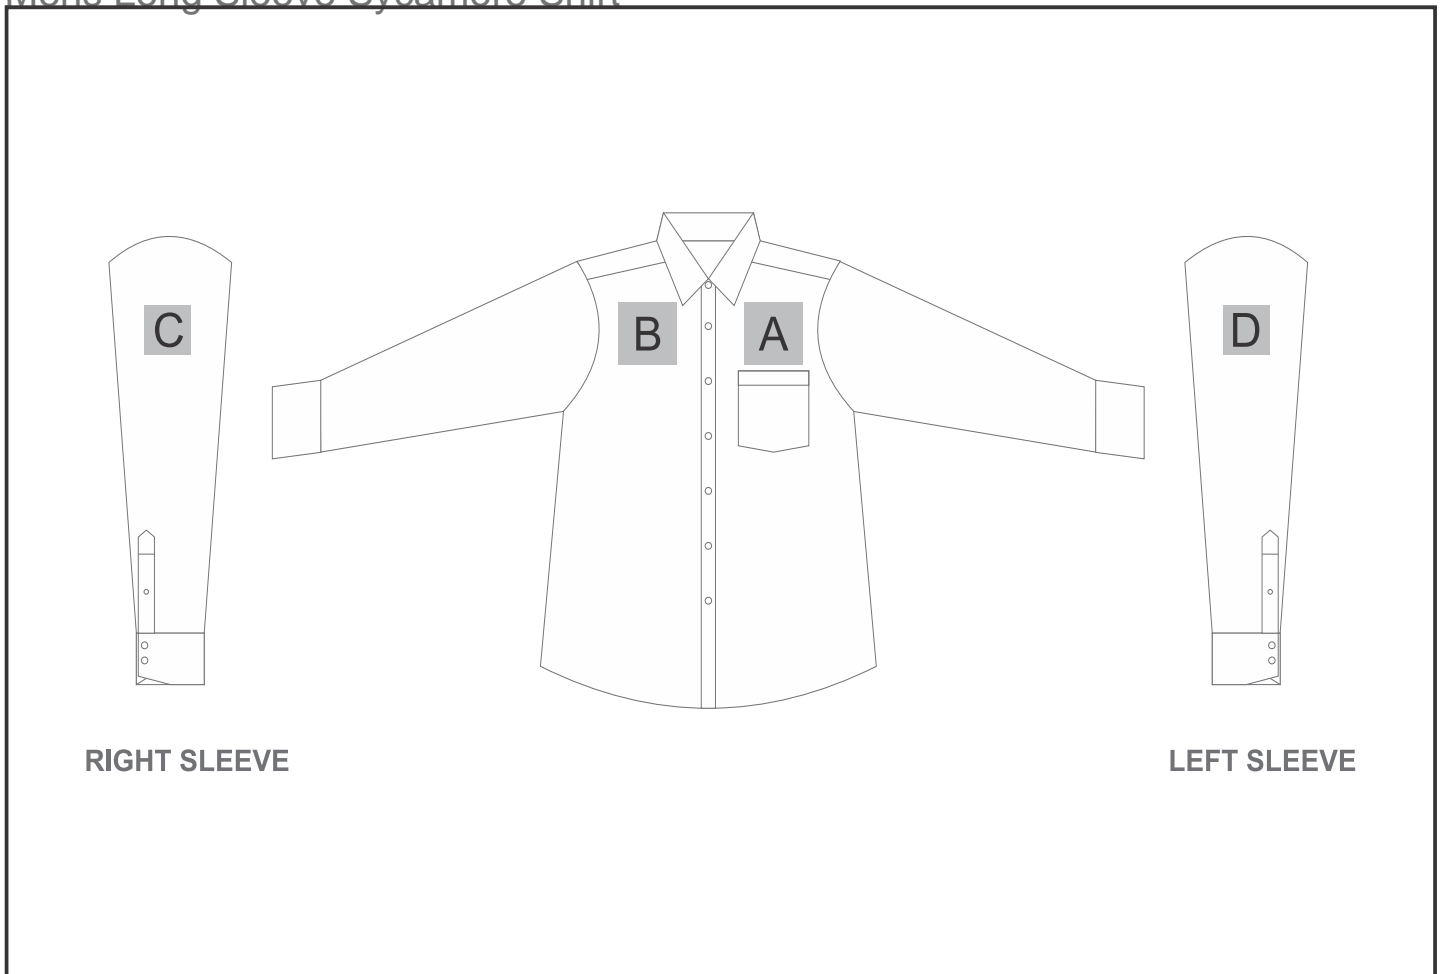

ELE-4012

Mens Long Sleeve Sycamore Shirt

Need to know:

Includes 1-Position Embroidery OR 1-Position Digital Transfer (setup fee applies)

- **EMB/DTC inclusive parameters:** Left/Right Chest = 100mm x 100mm

Branding Options:

Position	Branding Method (Branding Code)	No. of Colours	Dimension
A	Embroidery (EM-CLOTHING)	N/A	100mm wide x 60mm high
A	Digital Transfer Clothing A6 (DTC-A6)	Full Colour	100mm wide x 100mm high
A	Silicone (STP-A)	N/A	30mm wide x 30mm high
A	Silicone (STP-B)	N/A	50mm wide x 50mm high
A	Silicone (STP-C)	N/A	80mm wide x 80mm high
A	Silicone (STP-D)	N/A	100mm wide x 40mm high
B	Embroidery (EM-CLOTHING)	N/A	100mm wide x 100mm high

B	Digital Transfer Clothing A6 (DTC-A6)	Full Colour	100mm wide x 100mm high
B	Silicone (STP-A)	N/A	30mm wide x 30mm high
B	Silicone (STP-B)	N/A	50mm wide x 50mm high
B	Silicone (STP-C)	N/A	80mm wide x 80mm high
B	Silicone (STP-D)	N/A	100mm wide x 40mm high

C	Embroidery (EM-CLOTHING)	N/A	80mm wide x 60mm high
C	Digital Transfer Clothing A6 (DTC-A6)	Full Colour	80mm wide x 80mm high
C	Silicone (STP-A)	N/A	30mm wide x 30mm high
C	Silicone (STP-B)	N/A	50mm wide x 50mm high
C	Silicone (STP-C)	N/A	80mm wide x 80mm high