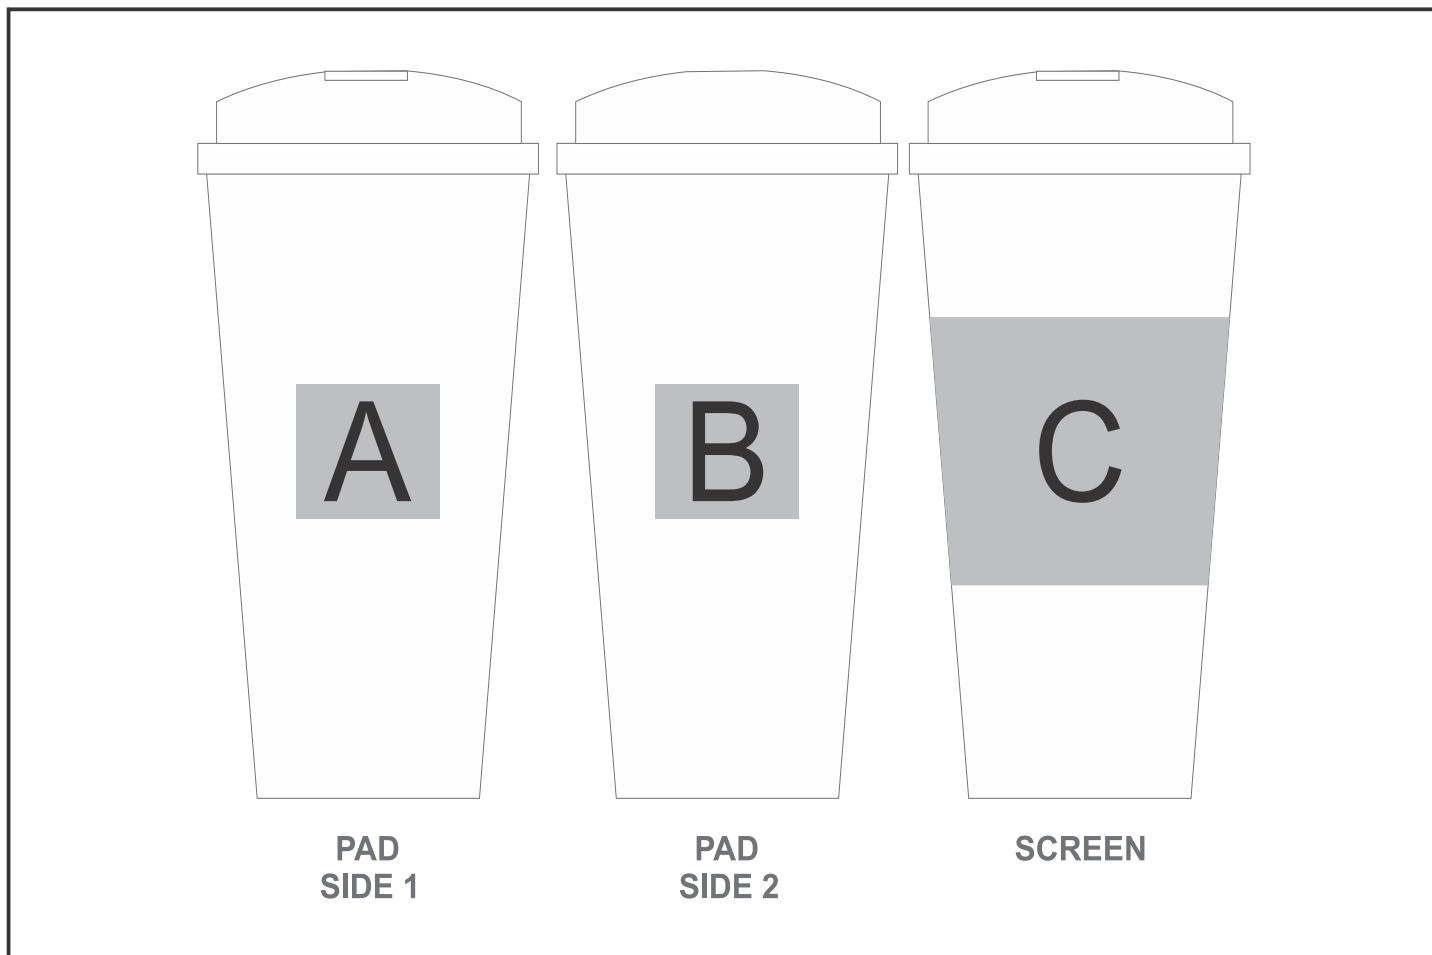

# DW-7270

Okiyo Katagi Wheat Straw Tumbler

## Need to know:

- Includes 1-Colour, 1-Position Screen Wrap (setup fee applies)

## Branding Options:

Position	Branding Method (Branding Code)	No. of Colours	Dimension
A	Pad Printing (PB)	4 Colours	40mm wide x 35mm high
B	Pad Printing (PB)	4 Colours	40mm wide x 35mm high
C	Screen Wrap (SW)	1 Colour	110mm wide x 70mm high