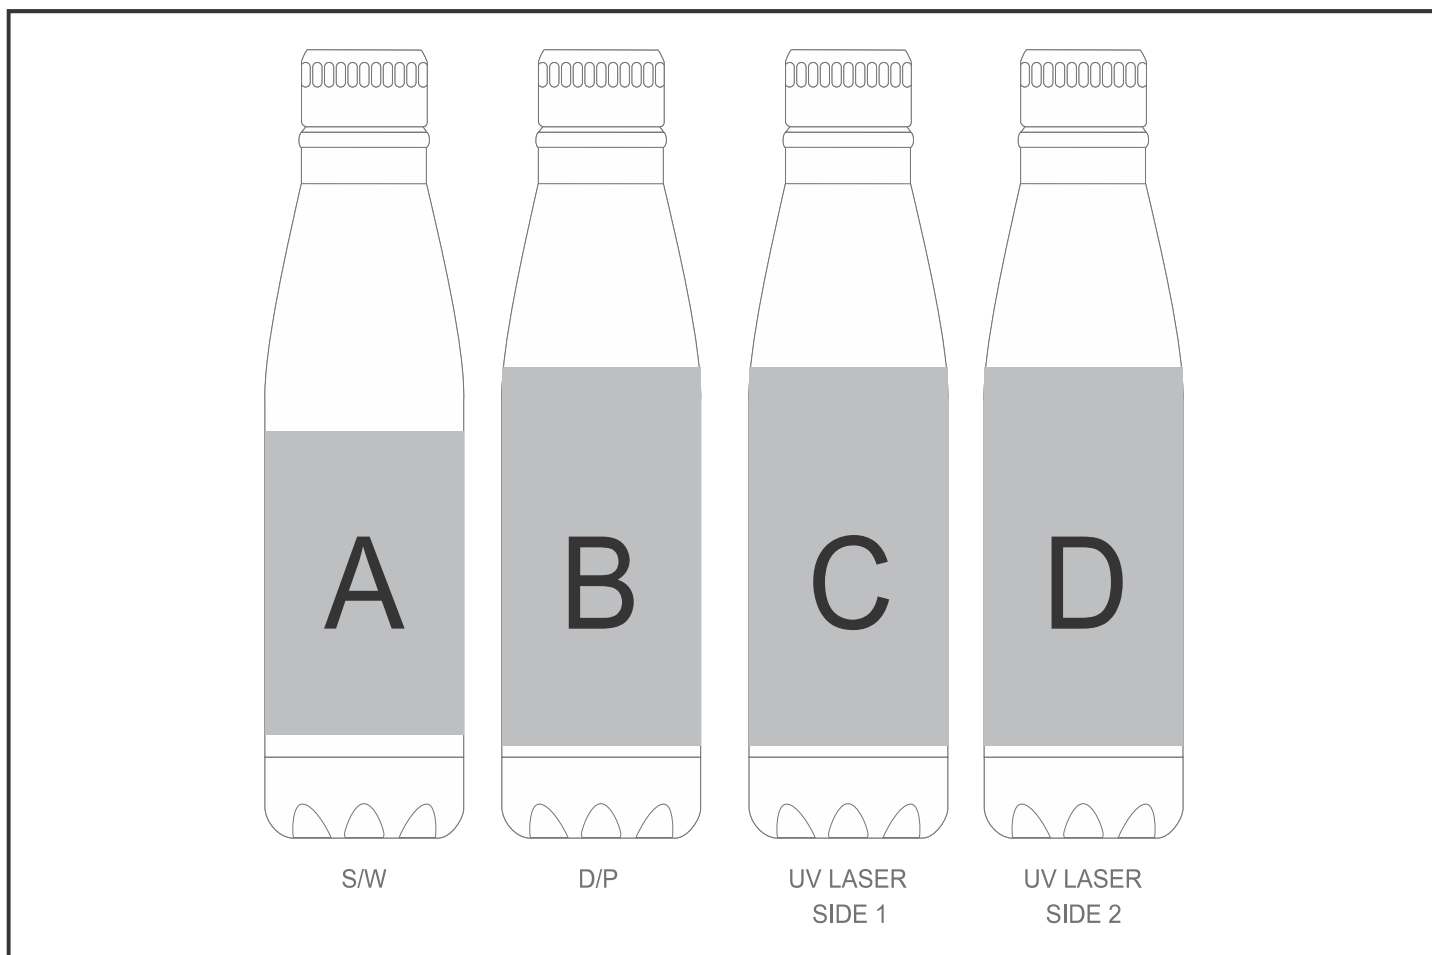

DW-7265

Okiyo Kimi Wheat Straw Water Bottle

Need to know:

- Includes 1-Colour, 1-Position Screen Wrap (setup fee applies)
- Texture of Item will affect the quality of Screen Print.
- **DP:** Full wrap around designs may have slight misalignment at the join, depending on your artwork.
- Full circumference of bottle is 225mm wide
- **UV Laser colour:** Grey

Branding Options:

Position	Branding Method (Branding Code)	No. of Colours	Dimension
A	Screen Wrap (SW)	1 Colour	200mm wide x 100mm high
B	Digital Print Drinkware (DP-C)	Full Colour	225mm wide x 80mm high
B	Digital Print Drinkware (DP-D)	Full Colour	225mm wide x 100mm high
B	Digital Print Drinkware (DP-E)	Full Colour	225mm wide x 125mm high
C	Laser Engraving (LB)	N/A	40mm wide x 90mm high

D	Laser Engraving (LB)	N/A	40mm wide x 90mm high
---	----------------------	-----	-----------------------