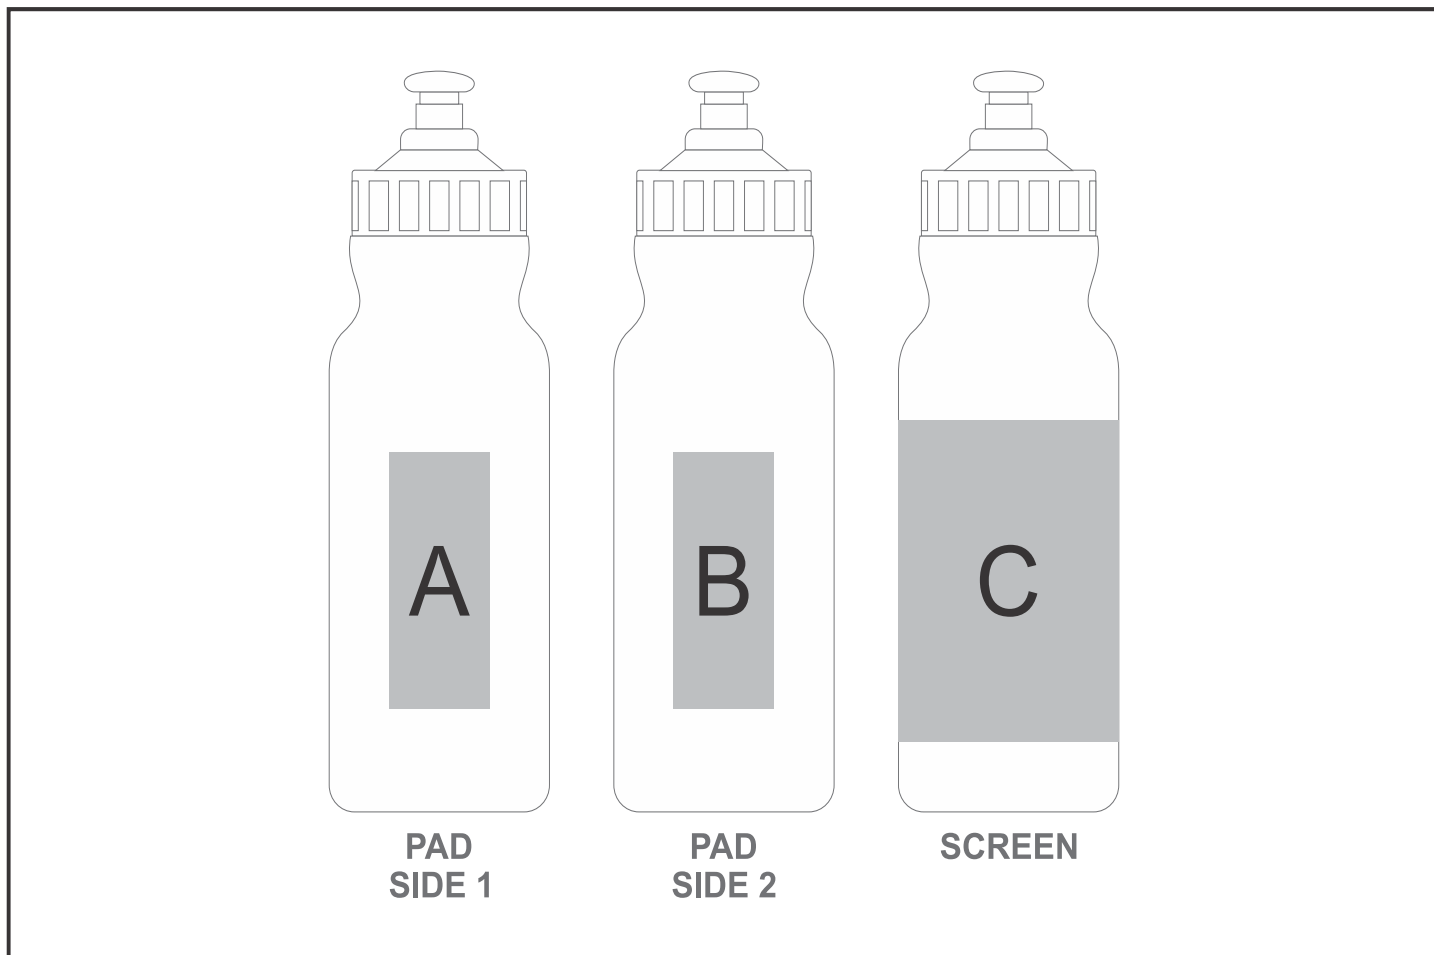

DW-7018

Altitude Carnival Plastic Water Bottle - 300ml

Need to know:

Includes 1-Colour, 1-Position Screen Wrap (setup fee applies)

- NB: Inclusive Branding is NOT applicable to Items marked as Reduced to Clear.
- Seamline will affect the branding and the logo will not line straight with the grips.

Branding Options:

Position	Branding Method (Branding Code)	No. of Colours	Dimension
A	Pad Printing (PB)	4 Colours	25mm wide x 60mm high
B	Pad Printing (PB)	4 Colours	25mm wide x 60mm high
C	Screen Wrap (SW)	1 Colour	150mm wide x 75mm high