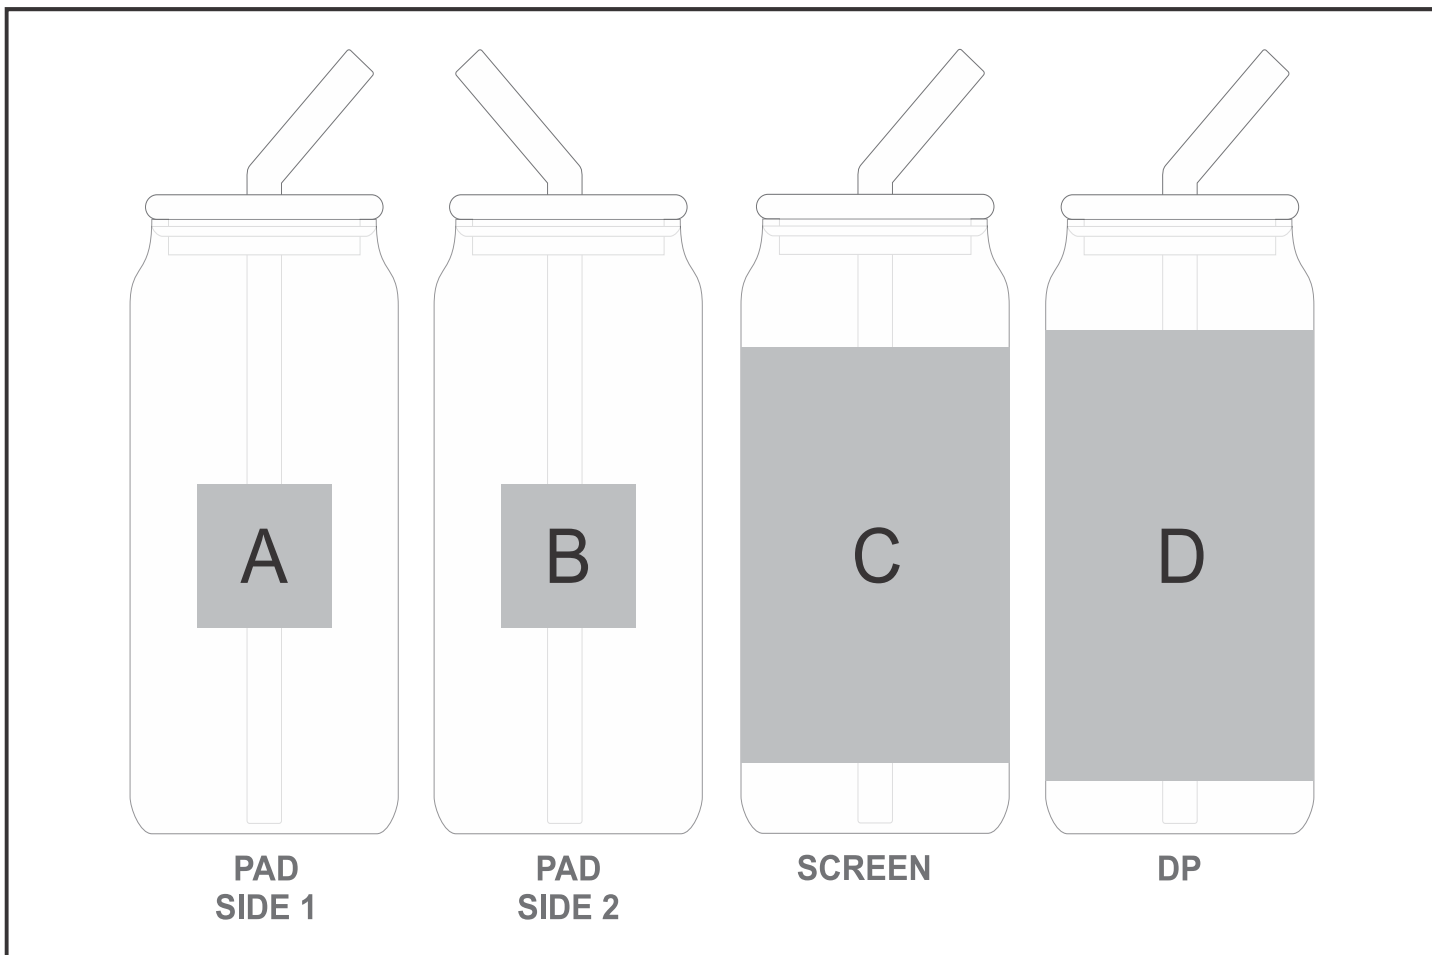

# DR-OK-278-B

Okiyo Natsu Glass & Bamboo Tumbler & Straw - 500ml

## Need to know:

- Includes 1-Colour, 1-Position Screen Wrap (setup fees apply)
- **DP:** Full wrap around designs may have slight misalignment at the join, depending on your artwork.
- Full circumference of bottle is 231mm wide

## Branding Options:

| Position | Branding Method (Branding Code) | No. of Colours | Dimension               |
|----------|---------------------------------|----------------|-------------------------|
| A        | Pad Printing (PA)               | 4 Colours      | 35mm wide x 35mm high   |
| B        | Pad Printing (PA)               | 4 Colours      | 35mm wide x 35mm high   |
| C        | Screen Wrap (SW)                | 1 Colour       | 200mm wide x 90mm high  |
| D        | Digital Print Drinkware (DP-C)  | Full Colour    | 231mm wide x 80mm high  |
| D        | Digital Print Drinkware (DP-D)  | Full Colour    | 231mm wide x 110mm high |