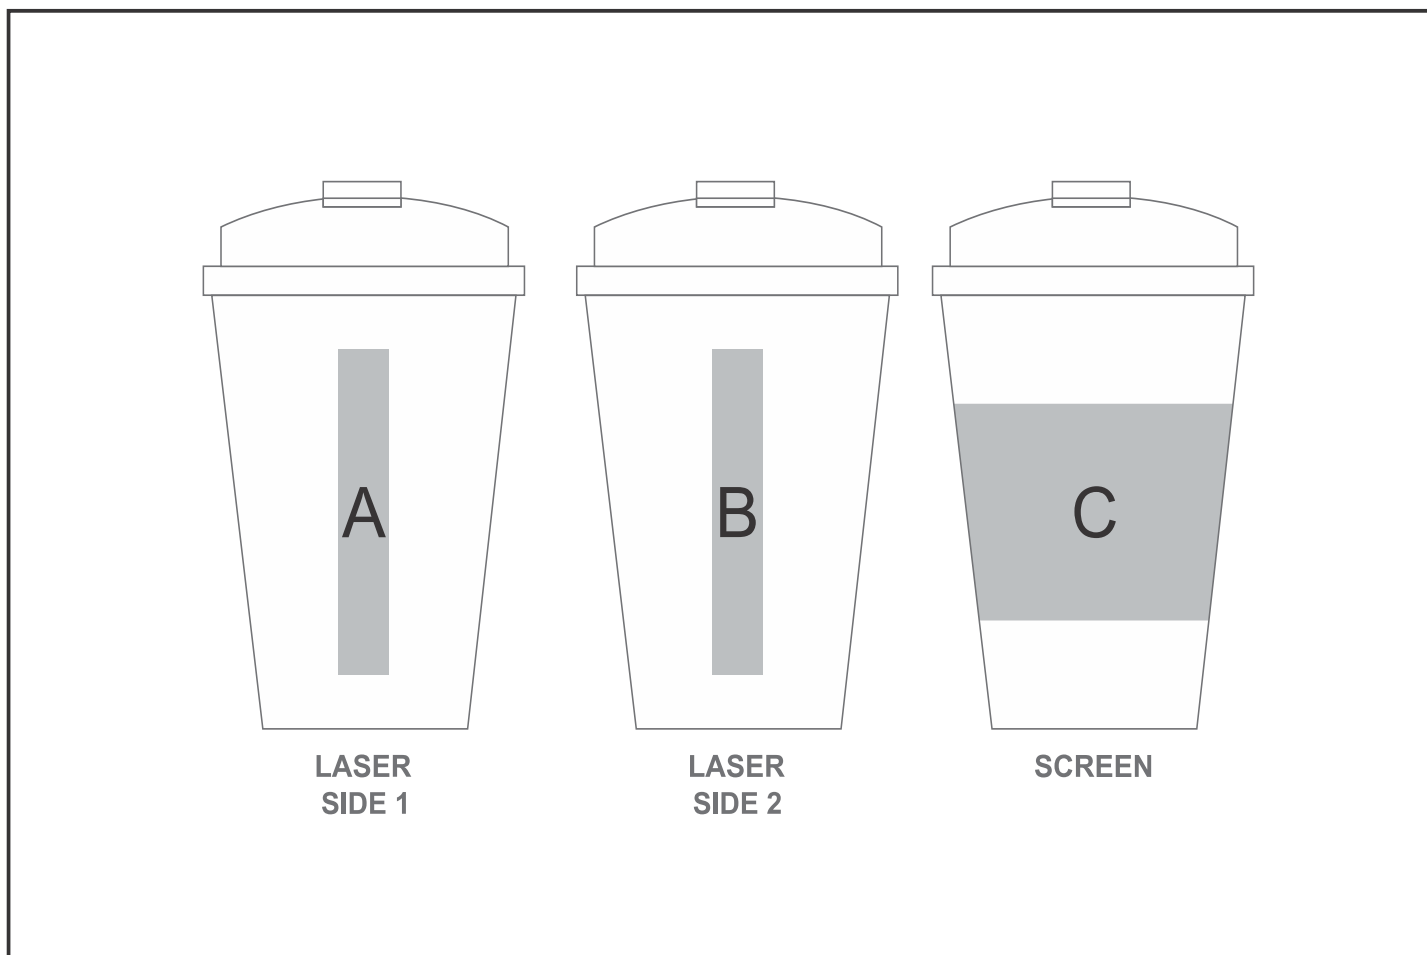

DR-OK-205-B

Okiyo Joki Cork Double-Wall Tumbler - 350ml

Need to know:

Includes 1-Colour, 1-Position Screen Wrap (setup fees apply)

- Due to tonal variations in the wood the laser engraving will vary from one item to the next and will likely vary in the same item.

- Texture of Item will affect the quality of Print.

- **Laser Colour:** Tonal

Branding Options:

Position	Branding Method (Branding Code)	No. of Colours	Dimension
A	Laser Engraving (LC)	N/A	15mm wide x 90mm high
B	Laser Engraving (LC)	N/A	15mm wide x 90mm high
C	Screen Wrap (SW)	1 Colour	200mm wide x 60mm high