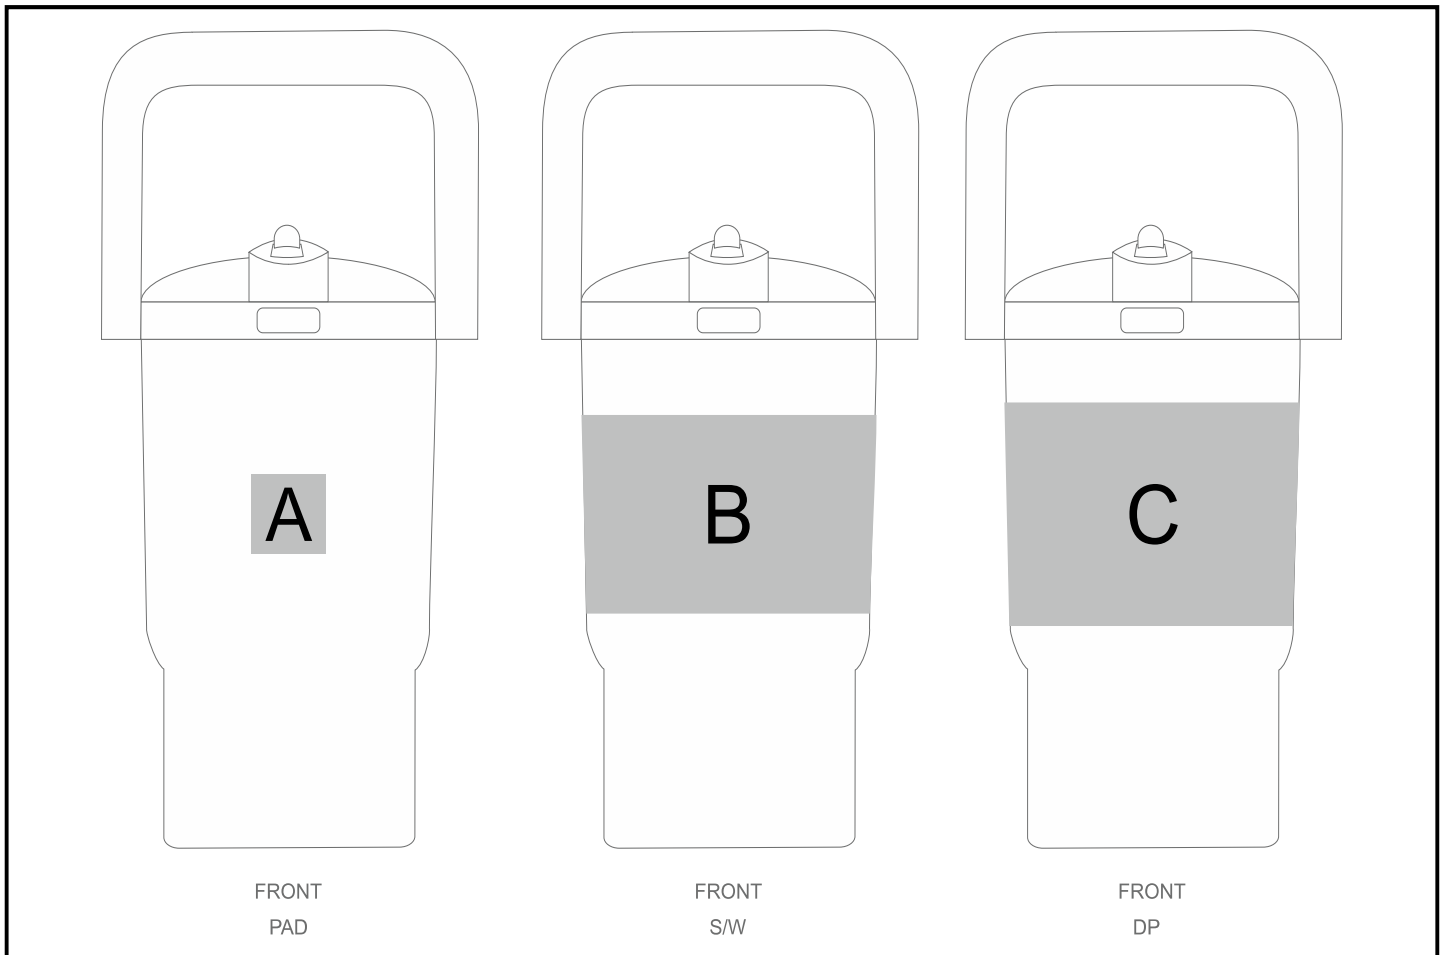

DR-KS-321-B

Kooshty Moomo Plastic Tumbler - 900ml

Need to know:

- Includes 1-Colour, 1-Position Pad Print OR 1-Position Screen Print (setup fees apply)
- Cannot guarantee 100% pantone match when printing on transparent bottles
- Cannot guarantee the lid will line up with the print
- DP: Full wrap around designs may have slight misalignment at the join, depending on your artwork
- Full circumference of bottle is 275mm

Branding Options:

| Position | Branding Method (Branding Code) | No. of Colours | Dimension |
|----------|---------------------------------|----------------|------------------------|
| A | Pad Printing (PB) | 4 Colours | 32mm wide x 32mm high |
| B | Screen Wrap (SW) | 1 Colour | 190mm wide x 80mm high |
| C | Digital Print Drinkware (DP-C) | Full Colour | 275mm wide x 50mm high |
| C | Digital Print Drinkware (DP-D) | Full Colour | 275mm wide x 70mm high |
| C | Digital Print Drinkware (DP-E) | Full Colour | 275mm wide x 90mm high |