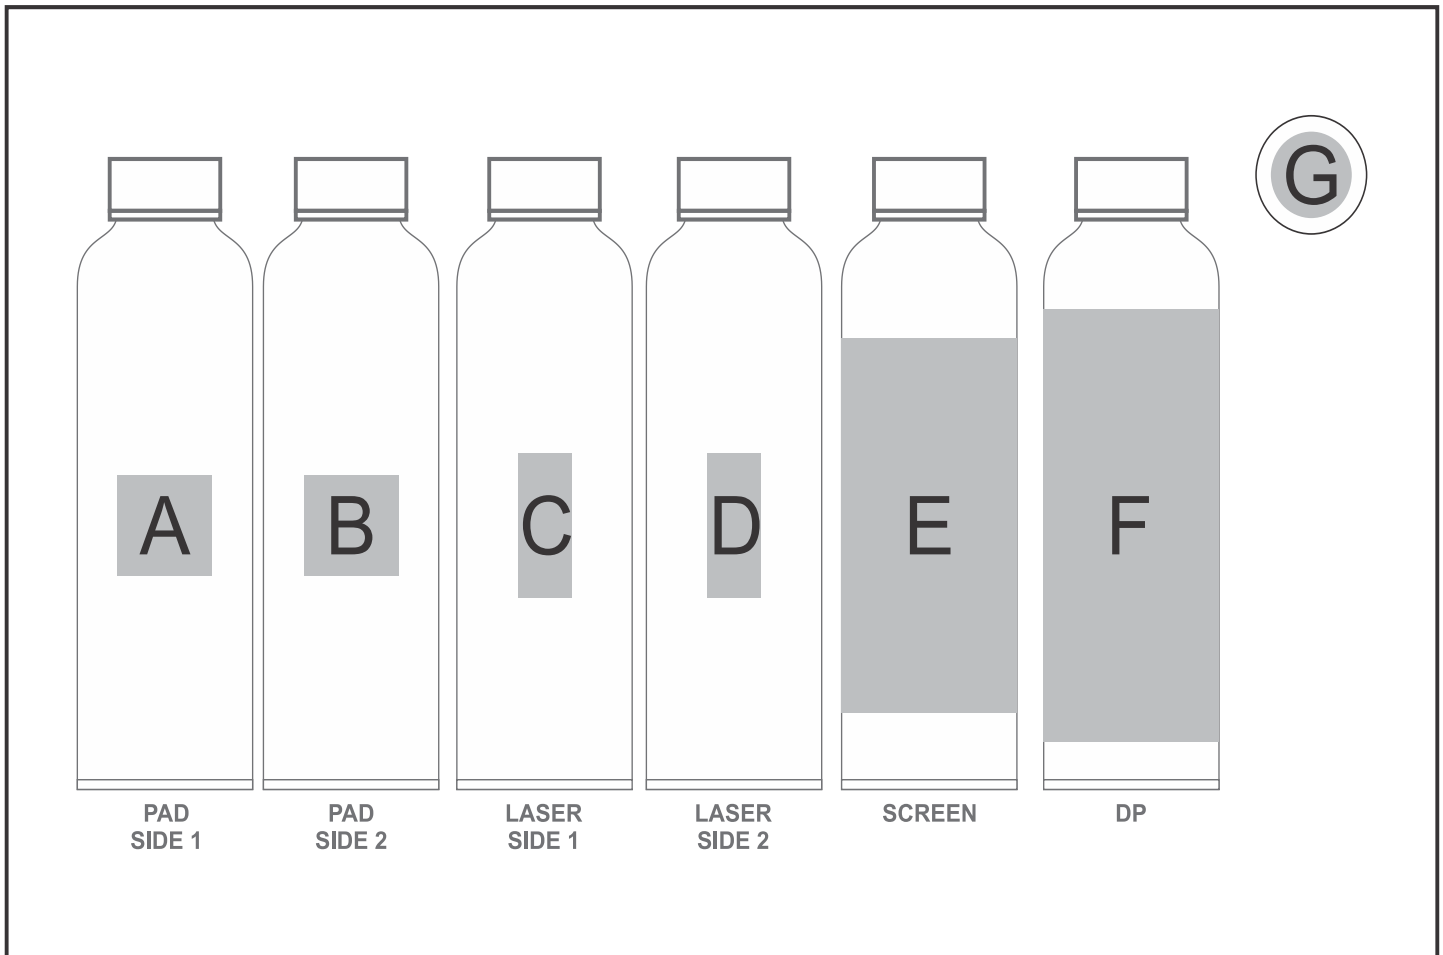

DR-KS-260-B

Kooshty Cosmo RAL Water Bottle – 650ml

Need to know:

Includes 1-Colour, 1-Position Screen Wrap (setup fees apply)

- **Laser Colour:** Bottle - White | Lid - Brown
- **Screen:** No Solid blocks or Backgrounds | Alignment & print position may be inconsistent fro screen wrap
- **Screen:** Due to dye migration only black and silver will be branded on the coloured items
- **DP:** Full wrap around designs may have slight misalignment at the join, depending on your artwork.
- Full circumference of bottle is 208mm wide

Branding Options:

Position	Branding Method (Branding Code)	No. of Colours	Dimension
A	Pad Printing (PB)	4 Colours	35mm wide x 35mm high
B	Pad Printing (PB)	4 Colours	35mm wide x 35mm high
C	Laser Engraving (LA)	N/A	20mm wide x 50mm high
D	Laser Engraving (LA)	N/A	20mm wide x 50mm high

E	Screen Wrap (SW)	1 Colour	170mm wide x 130mm high
F	Digital Print Drinkware (DP-C)	Full Colour	208mm wide x 80mm high
F	Digital Print Drinkware (DP-D)	Full Colour	208mm wide x 110mm high
F	Digital Print Drinkware (DP-E)	Full Colour	208mm wide x 155mm high
G	Laser Engraving (LA)	N/A	30mm wide x 30mm high