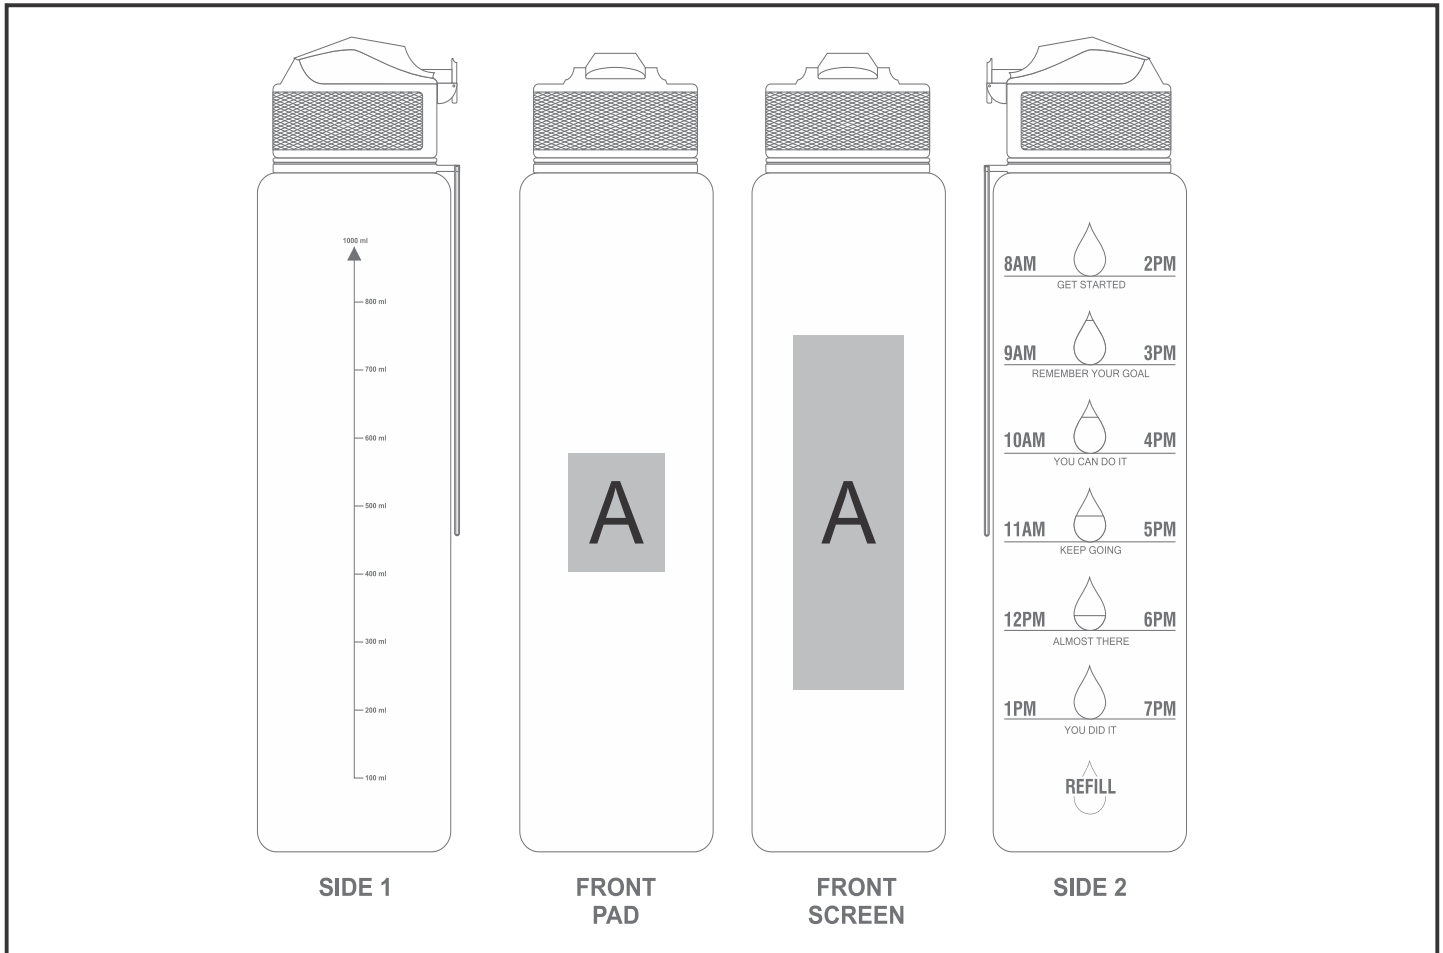

# DR-EE-259-B

Eva & Elm Neptune Plastic Water Bottle - 1Litre

## Need to know:

- Includes 1-Colour, 1-Position Pad Print (setup fees apply)

## Branding Options:

Position	Branding Method (Branding Code)	No. of Colours	Dimension
A	Screen Wrap (SW)	1 Colour	40mm wide x 120mm high
A	Pad Printing (PA)	4 Colours	35mm wide x 50mm high