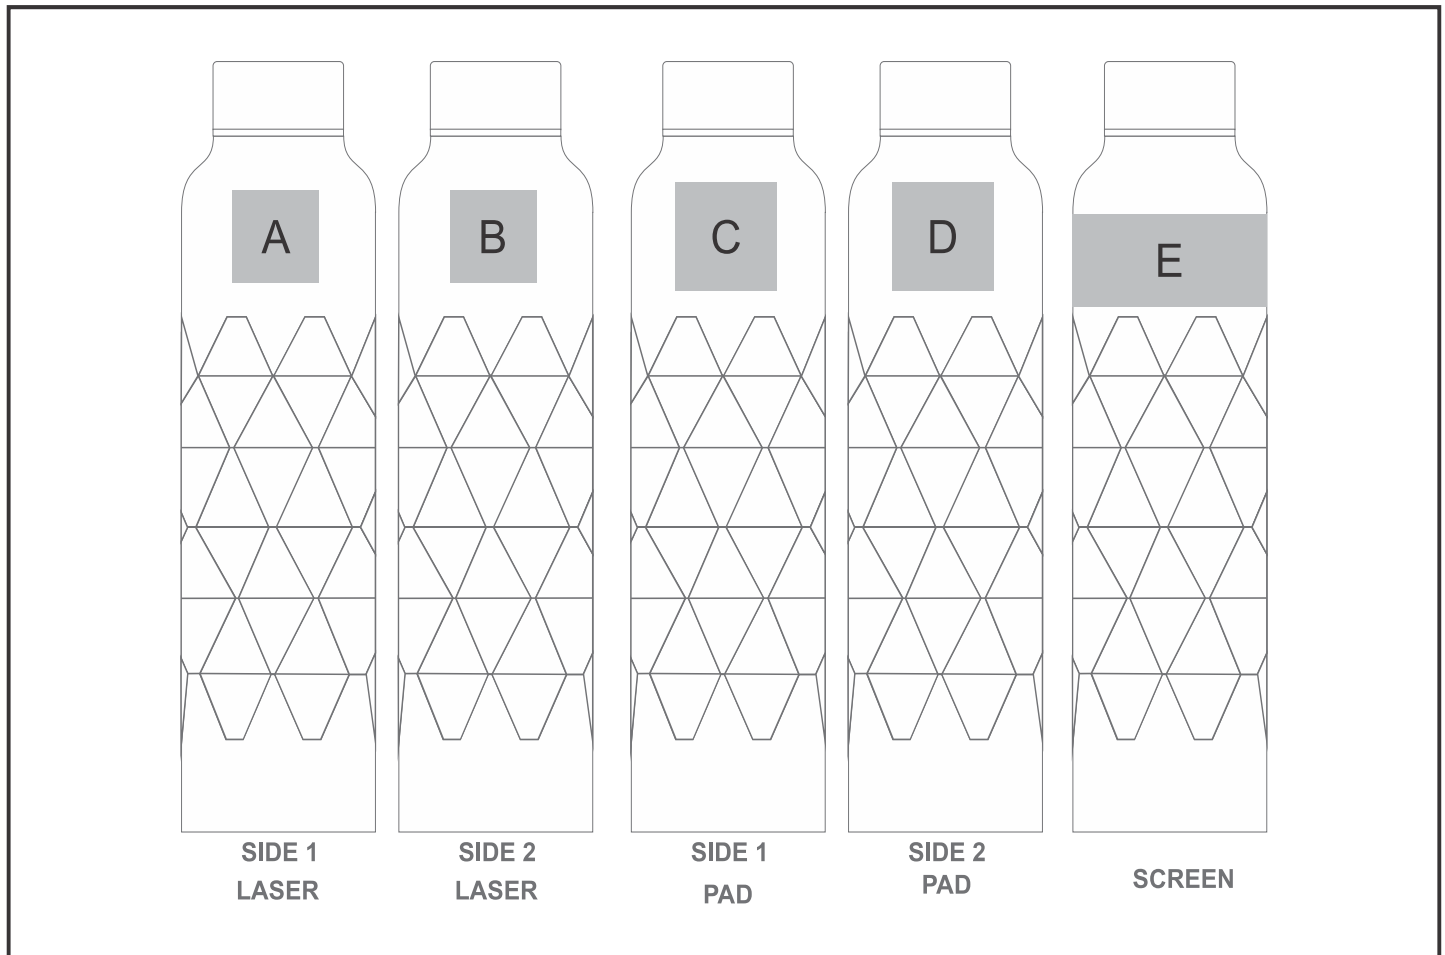

DR-AV-277-B

Alex Varga Enigma SS Water Bottle – 1 Litre

Need to know:

- Includes 1-Position Laser Engraving OR 1-Colour 1-Position Pad Print (setup fees apply)
- **Texture of Item will affect the quality of Screen Print.**
- **Laser Colour:** POS A & B - Silver

Branding Options:

Position	Branding Method (Branding Code)	No. of Colours	Dimension
A	Laser Engraving (LA)	N/A	30mm wide x 30mm high
B	Laser Engraving (LA)	N/A	30mm wide x 30mm high
C	Pad Printing (PB)	4 Colours	35mm wide x 35mm high
D	Pad Printing (PB)	4 Colours	35mm wide x 35mm high
E	Screen Wrap (SW)	1 Colour	200mm wide x 30mm high