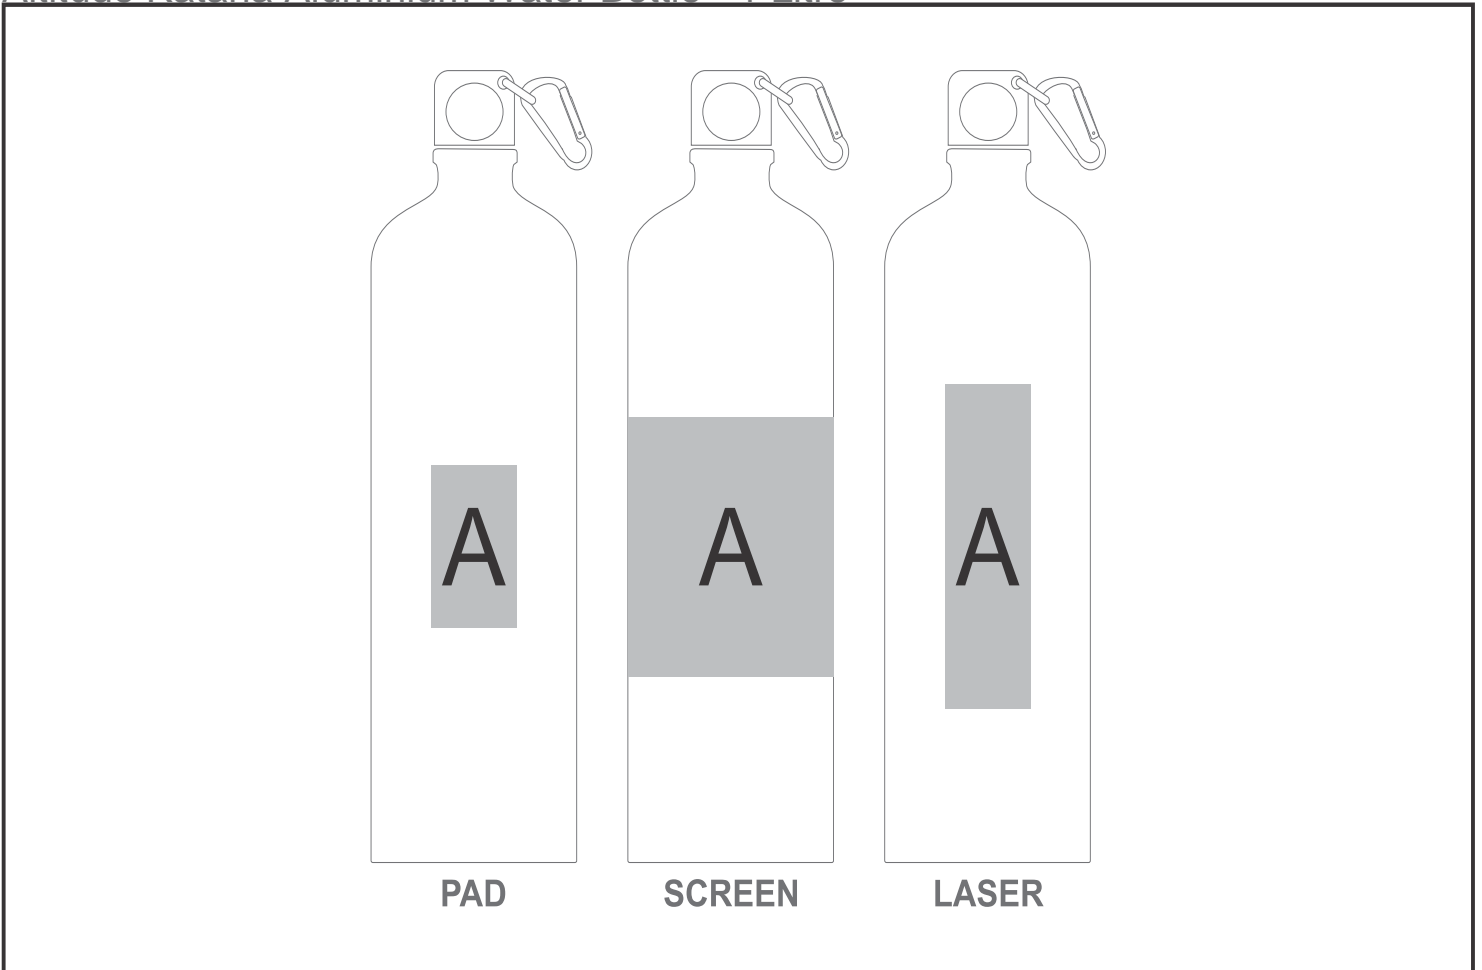

DR-AM-235-B

Altitude Katana Aluminium Water Bottle - 1 Litre

Need to know:

Includes 1-Colour, 1-Position Screen Wrap (setup fees apply)

- Laser Colour: White

Branding Options:

Position	Branding Method (Branding Code)	No. of Colours	Dimension
A	Laser Engraving (LB)	N/A	30mm wide x 100mm high
B	Laser Engraving (LB)	N/A	30mm wide x 100mm high
C	Pad Printing (PC)	2 Colours	30mm wide x 50mm high
D	Pad Printing (PC)	2 Colours	30mm wide x 50mm high
E	Screen Wrap (SW)	1 Colour	200mm wide x 130mm high