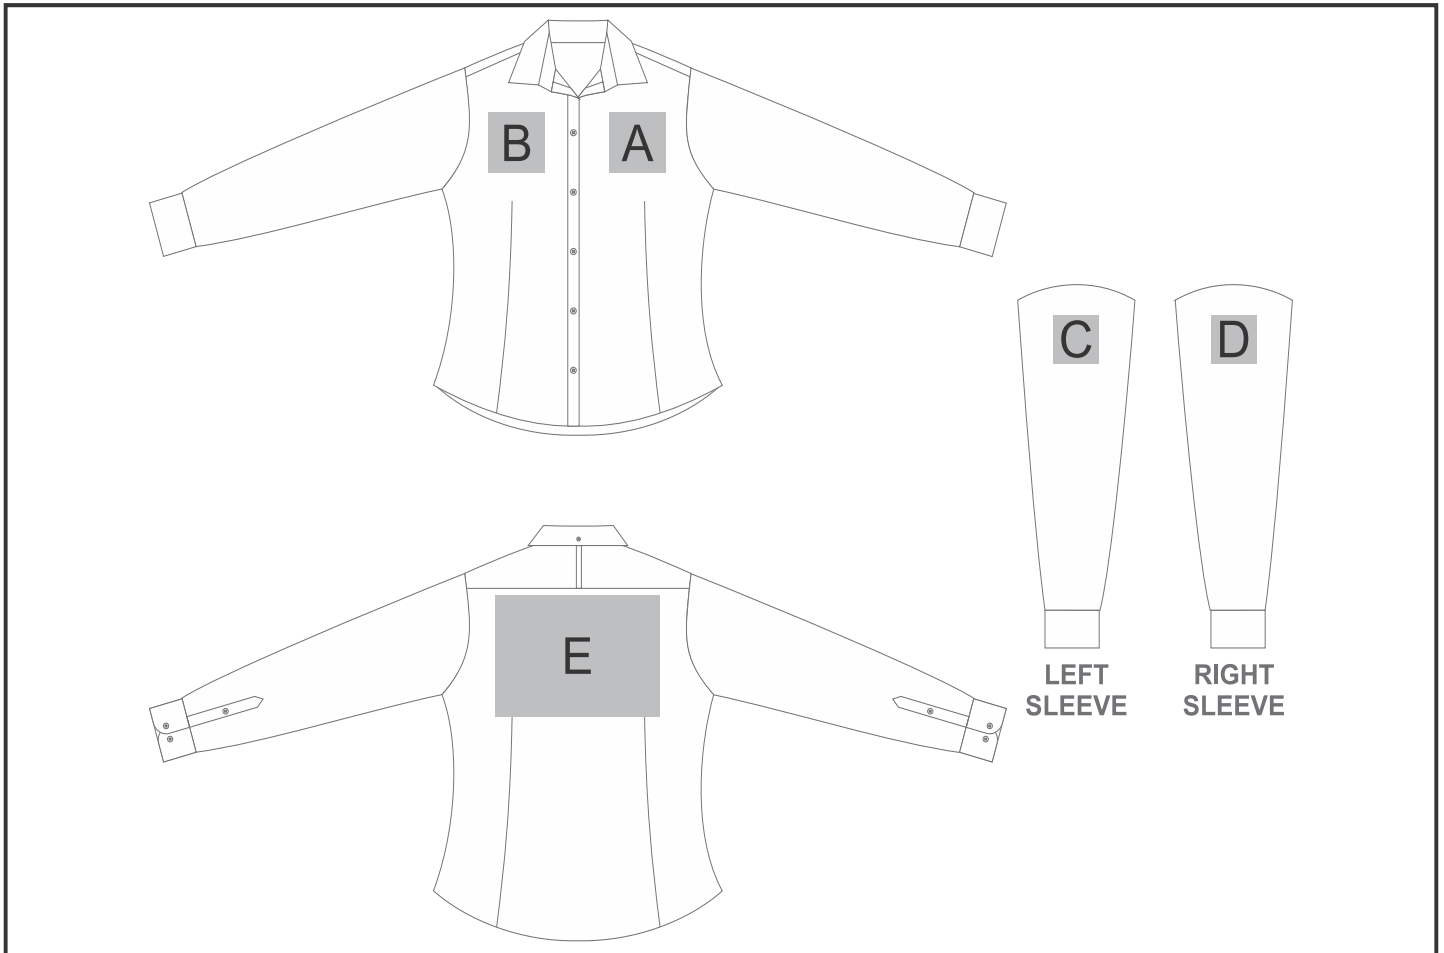

CW-UB-196-A

Ladies Long Sleeve Cotton Twill Moderna Shirt

Need to know:

- Includes 1-Position Digital Transfer OR 1-Position Embroidery (setup fees apply)

- **EMB/DTC Inclusive Parameters:** Left/Right Chest or Back = 100mm x 100mm

Branding Options:

Position	Branding Method (Branding Code)	No. of Colours	Dimension
A	Embroidery (EM-CLOTHING)	N/A	80mm wide x 100mm high
A	Screen Print (SB)	2 Colours	70mm wide x 60mm high
A	Digital Transfer Clothing A6 (DTC-A6)	Full Colour	80mm wide x 80mm high
A	Silicone (STP-A)	N/A	30mm wide x 30mm high
A	Silicone (STP-B)	N/A	50mm wide x 50mm high
A	Silicone (STP-C)	N/A	80mm wide x 60mm high
A	Silicone (STP-D)	N/A	100mm wide x 40mm high
B	Embroidery (EM-CLOTHING)	N/A	80mm wide x 100mm high

B	Screen Print (SB)	2 Colours	70mm wide x 60mm high
B	Digital Transfer Clothing A6 (DTC-A6)	Full Colour	80mm wide x 80mm high
B	Silicone (STP-A)	N/A	30mm wide x 30mm high
B	Silicone (STP-B)	N/A	50mm wide x 50mm high
B	Silicone (STP-C)	N/A	80mm wide x 60mm high
B	Silicone (STP-D)	N/A	100mm wide x 40mm high

C	Embroidery (EM-CLOTHING)	N/A	80mm wide x 60mm high
C	Screen Print (SB)	2 Colours	60mm wide x 60mm high
C	Digital Transfer Clothing A6 (DTC-A6)	Full Colour	80mm wide x 80mm high
C	Silicone (STP-A)	N/A	30mm wide x 30mm high
C	Silicone (STP-B)	N/A	50mm wide x 40mm high
C	Silicone (STP-C)	N/A	60mm wide x 40mm high