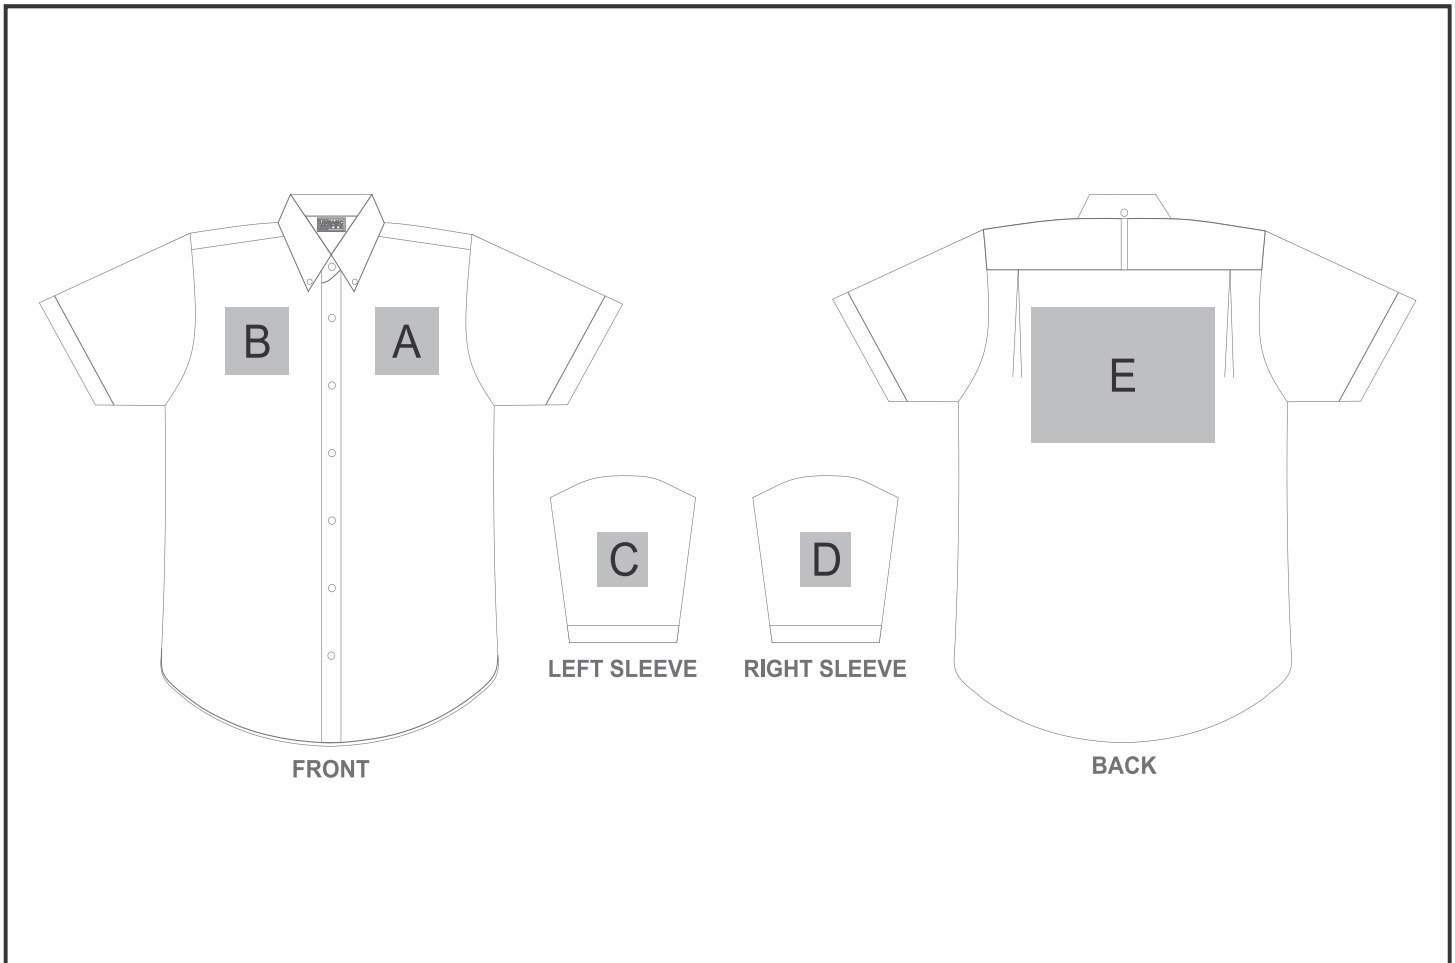

## Need to know:

Includes 1-Position Digital Transfer OR 1-Position Embroidery (setup fees apply)

- **DTC/EMB Inclusive Parameters:** Left/Right Chest or Back = 100mm x 100mm

## Branding Options:

Position	Branding Method (Branding Code)	No. of Colours	Dimension
A	Embroidery (EM-CLOTHING)	N/A	80mm wide x 100mm high
A	Screen Print (SB)	2 Colours	70mm wide x 60mm high
A	Digital Transfer Clothing A6 (DTC-A6)	Full Colour	80mm wide x 80mm high
A	Silicone (STP-A)	N/A	30mm wide x 30mm high
A	Silicone (STP-B)	N/A	50mm wide x 50mm high
A	Silicone (STP-C)	N/A	80mm wide x 60mm high
A	Silicone (STP-D)	N/A	100mm wide x 40mm high
B	Embroidery (EM-CLOTHING)	N/A	80mm wide x 100mm high

B	Screen Print (SB)	2 Colours	70mm wide x 60mm high
B	Digital Transfer Clothing A6 (DTC-A6)	Full Colour	80mm wide x 80mm high
B	Silicone (STP-A)	N/A	30mm wide x 30mm high
B	Silicone (STP-B)	N/A	50mm wide x 50mm high
B	Silicone (STP-C)	N/A	80mm wide x 60mm high
B	Silicone (STP-D)	N/A	100mm wide x 40mm high

C	Embroidery (EM-CLOTHING)	N/A	80mm wide x 60mm high
C	Screen Print (SB)	2 Colours	60mm wide x 40mm high
C	Digital Transfer Clothing A6 (DTC-A6)	Full Colour	80mm wide x 80mm high
C	Silicone (STP-A)	N/A	30mm wide x 30mm high
C	Silicone (STP-B)	N/A	50mm wide x 40mm high
C	Silicone (STP-C)	N/A	60mm wide x 40mm high