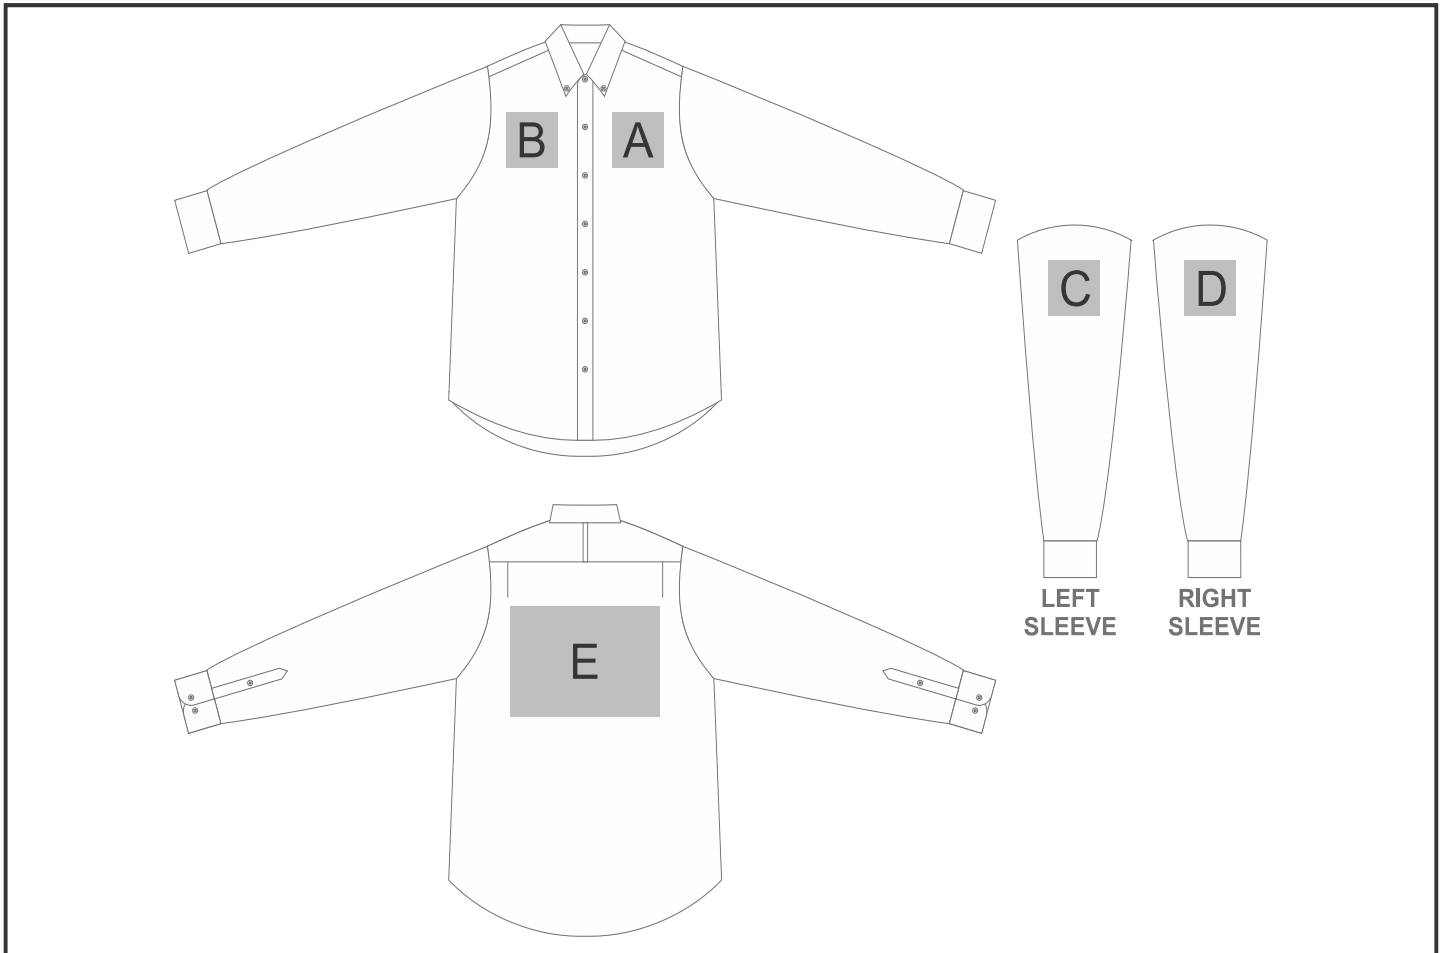

## Need to know:

- Includes 1-Position Digital Transfer OR 1-Position Embroidery (setup fees apply)

- **EMB/DTC Inclusive Parameters:** Left/Right Chest or Back = 100mm x 100mm

## Branding Options:

Position	Branding Method (Branding Code)	No. of Colours	Dimension
A	Embroidery (EM-CLOTHING)	N/A	80mm wide x 100mm high
A	Screen Print (SB)	2 Colours	70mm wide x 60mm high
A	Digital Transfer Clothing A6 (DTC-A6)	Full Colour	80mm wide x 80mm high
A	Silicone (STP-A)	N/A	30mm wide x 30mm high
A	Silicone (STP-B)	N/A	50mm wide x 50mm high
A	Silicone (STP-C)	N/A	80mm wide x 60mm high
A	Silicone (STP-D)	N/A	100mm wide x 40mm high
B	Embroidery (EM-CLOTHING)	N/A	80mm wide x 100mm high

B	Screen Print (SB)	2 Colours	70mm wide x 60mm high
B	Digital Transfer Clothing A6 (DTC-A6)	Full Colour	80mm wide x 80mm high
B	Silicone (STP-A)	N/A	30mm wide x 30mm high
B	Silicone (STP-B)	N/A	50mm wide x 50mm high
B	Silicone (STP-C)	N/A	80mm wide x 60mm high
B	Silicone (STP-D)	N/A	100mm wide x 40mm high

D	Embroidery (EM-CLOTHING)	N/A	80mm wide x 60mm high
D	Screen Print (SB)	2 Colours	60mm wide x 60mm high
D	Digital Transfer Clothing A6 (DTC-A6)	Full Colour	80mm wide x 80mm high
D	Silicone (STP-A)	N/A	30mm wide x 30mm high
D	Silicone (STP-B)	N/A	50mm wide x 50mm high
D	Silicone (STP-C)	N/A	60mm wide x 40mm high