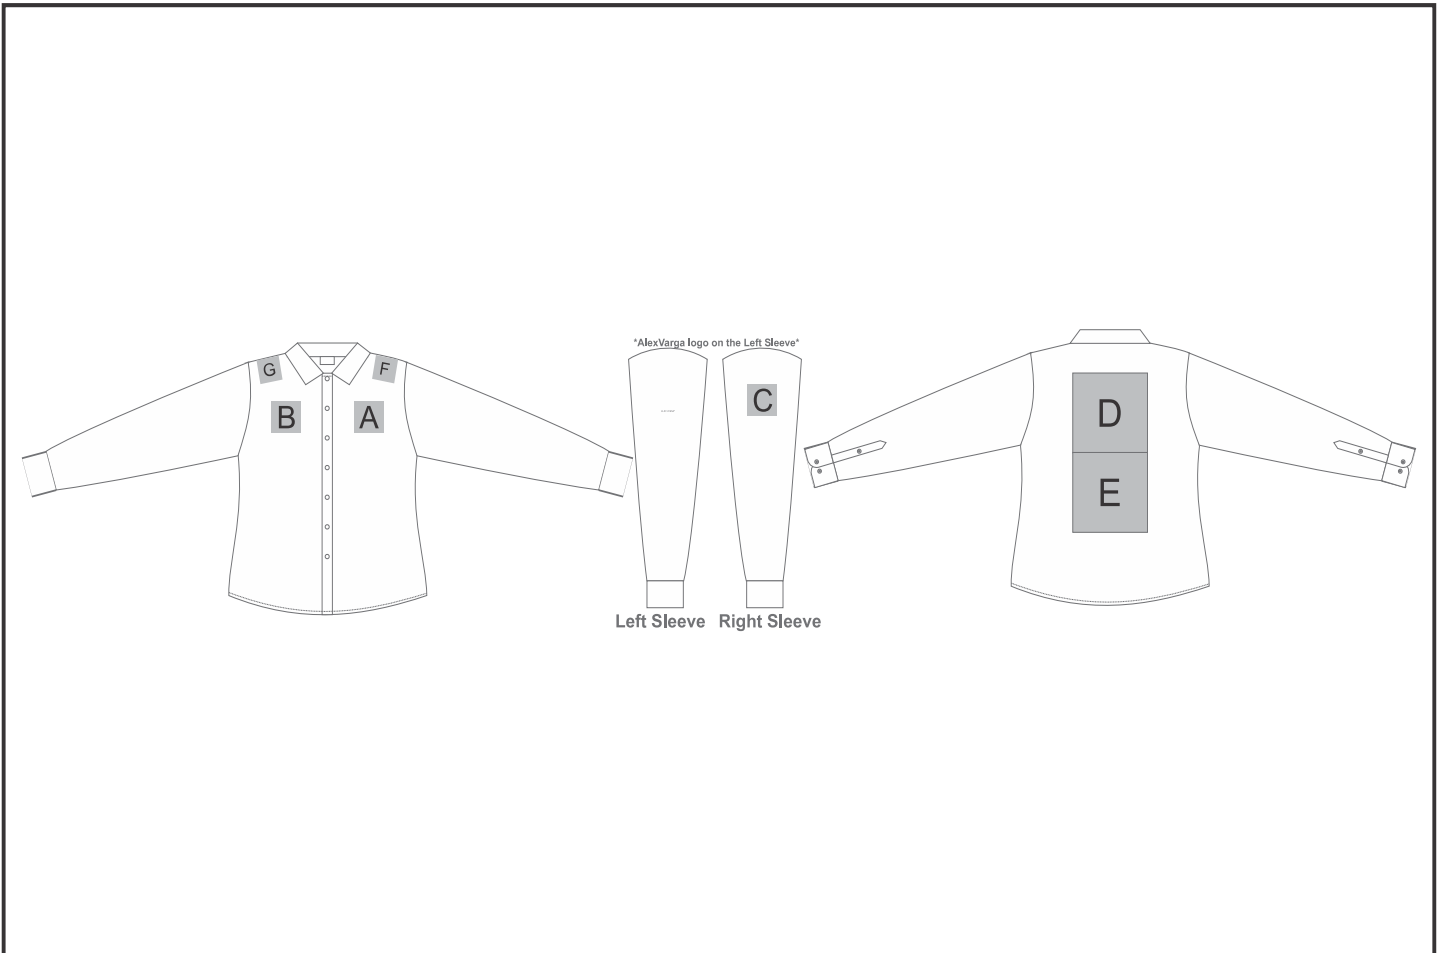

CW-AV-209-A

Ladies Long Sleeve Alex Varga Cronus Knitted Shirt

Need to know:

Includes 1-Position Embroidery (setup fees apply)

- Artwork on the back will be branded 80mm from the collar due to AV in the area.
- Bigger size artworks will have quality issues due to stretching fabric.
- Please note Pos F & G will be branded +/- 30mm from the top seam
- **EMB Inclusive Parameters:** Left/Right Chest or Back = 100mm x 100mm
- **EMB/DTC Inclusive Parameters:** Left/Right Chest or Back = 100mm x 100mm

Branding Options:

| Position | Branding Method (Branding Code) | No. of Colours | Dimension |
|----------|---------------------------------------|----------------|-------------------------|
| A | Embroidery (EM-CLOTHING) | N/A | 100mm wide x 100mm high |
| A | Screen Print (SA) | 1 Colour | 100mm wide x 100mm high |
| A | Digital Transfer Clothing A6 (DTC-A6) | Full Colour | 80mm wide x 80mm high |
| A | Silicone (STP-A) | N/A | 30mm wide x 30mm high |
| A | Silicone (STP-B) | N/A | 50mm wide x 50mm high |
| A | Silicone (STP-C) | N/A | 80mm wide x 60mm high |

| | | | |
|---|---------------------------------------|-------------|-------------------------|
| B | Embroidery (EM-CLOTHING) | N/A | 100mm wide x 100mm high |
| B | Screen Print (SA) | 1 Colour | 100mm wide x 100mm high |
| B | Digital Transfer Clothing A6 (DTC-A6) | Full Colour | 80mm wide x 80mm high |
| B | Silicone (STP-A) | N/A | 30mm wide x 30mm high |
| B | Silicone (STP-B) | N/A | 50mm wide x 50mm high |
| B | Silicone (STP-C) | N/A | 80mm wide x 60mm high |