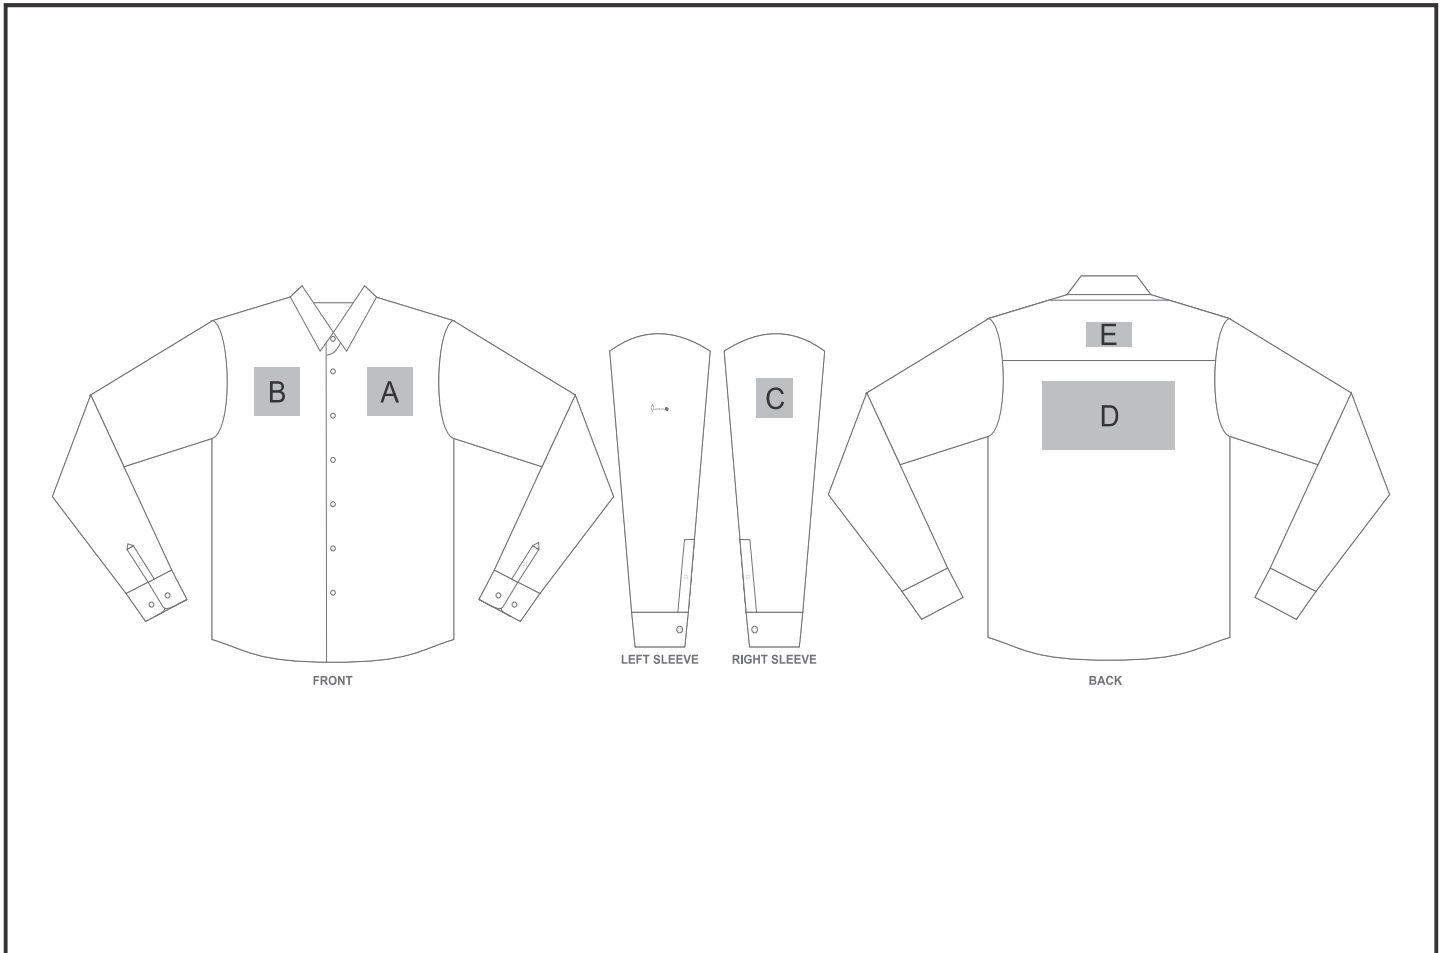

CW-AV-188-A

Mens Long Sleeve Alex Varga Hallstatt Shirt

Need to know:

- Includes 1-Position Digital Transfer (setup fees apply)
- **DTC Inclusive Parameters:** Left/Right Chest or Back = 100mm x 100mm
- Due to stretch on fabric EMB stitching will cause puckering and affect quality of logo

Branding Options:

| Position | Branding Method (Branding Code) | No. of Colours | Dimension |
|----------|---------------------------------------|----------------|------------------------|
| A | Embroidery (EM-CLOTHING) | N/A | 80mm wide x 60mm high |
| A | Digital Transfer Clothing A6 (DTC-A6) | Full Colour | 80mm wide x 80mm high |
| A | Digital Transfer Clothing A5 (DTC-A5) | Full Colour | 100mm wide x 60mm high |
| A | Silicone (STP-A) | N/A | 30mm wide x 30mm high |
| A | Silicone (STP-B) | N/A | 50mm wide x 50mm high |
| A | Silicone (STP-C) | N/A | 80mm wide x 50mm high |
| A | Silicone (STP-D) | N/A | 100mm wide x 40mm high |

| | | | |
|---|---------------------------------------|-------------|------------------------|
| B | Embroidery (EM-CLOTHING) | N/A | 80mm wide x 60mm high |
| B | Digital Transfer Clothing A6 (DTC-A6) | Full Colour | 80mm wide x 80mm high |
| B | Digital Transfer Clothing A5 (DTC-A5) | Full Colour | 100mm wide x 60mm high |
| B | Silicone (STP-A) | N/A | 30mm wide x 30mm high |
| B | Silicone (STP-B) | N/A | 50mm wide x 50mm high |
| B | Silicone (STP-C) | N/A | 80mm wide x 50mm high |
| B | Silicone (STP-D) | N/A | 100mm wide x 40mm high |

| | | | |
|---|---------------------------------------|-------------|-----------------------|
| C | Embroidery (EM-CLOTHING) | N/A | 80mm wide x 60mm high |
| C | Digital Transfer Clothing A6 (DTC-A6) | Full Colour | 80mm wide x 80mm high |
| C | Silicone (STP-A) | N/A | 30mm wide x 30mm high |
| C | Silicone (STP-B) | N/A | 50mm wide x 40mm high |
| C | Silicone (STP-C) | N/A | 60mm wide x 40mm high |