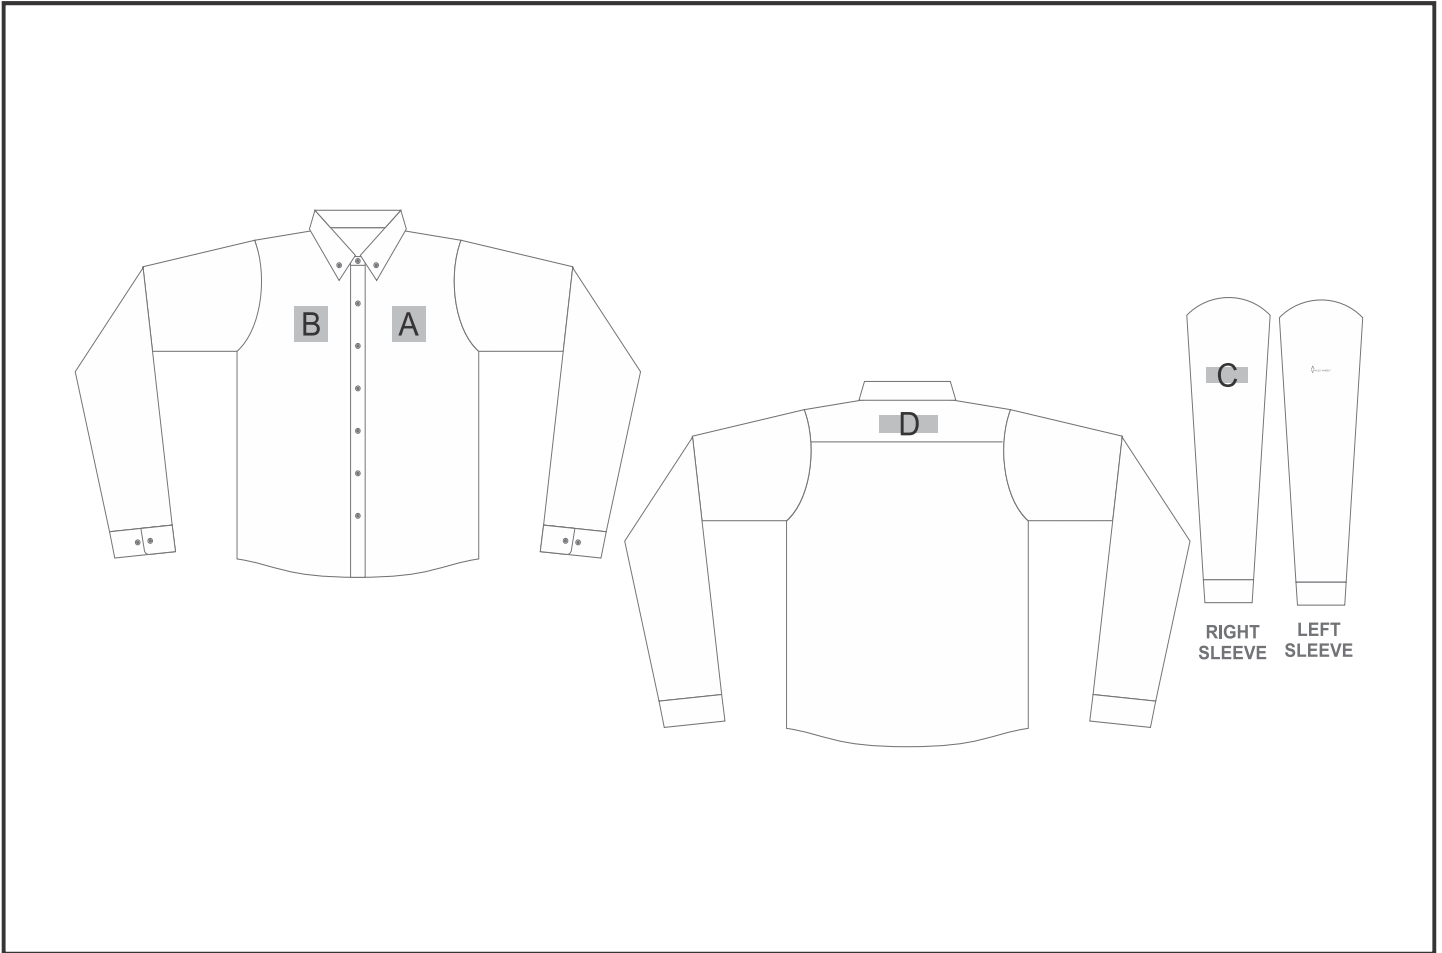

CW-AV-186-A

Mens Long Sleeve Alex Varga Sorrento Shirt

Need to know:

- Includes 1-Position Digital Transfer (setup fees apply)
- **DTC Inclusive Parameters:** Left/Right Chest or Back = 100mm x 100mm.
- No branding on Left Sleeve.

Branding Options:

Position	Branding Method (Branding Code)	No. of Colours	Dimension
A	Screen Print (SP)	1 Colour	80mm wide x 80mm high
A	Digital Transfer Clothing A6 (DTC-A6)	Full Colour	80mm wide x 80mm high
A	Silicone (STP-A)	N/A	30mm wide x 30mm high
A	Silicone (STP-B)	N/A	50mm wide x 50mm high
A	Silicone (STP-C)	N/A	80mm wide x 80mm high

B	Screen Print (SP)	1 Colour	80mm wide x 80mm high
B	Digital Transfer Clothing A6 (DTC-A6)	Full Colour	80mm wide x 80mm high

B	Silicone (STP-A)	N/A	30mm wide x 30mm high
B	Silicone (STP-B)	N/A	50mm wide x 50mm high
B	Silicone (STP-C)	N/A	80mm wide x 80mm high

D	Screen Print (SP)	1 Colour	100mm wide x 35mm high
D	Digital Transfer Clothing A6 (DTC-A6)	Full Colour	100mm wide x 100mm high
D	Silicone (STP-A)	N/A	30mm wide x 30mm high
D	Silicone (STP-B)	N/A	50mm wide x 50mm high
D	Silicone (STP-C)	N/A	80mm wide x 80mm high
D	Silicone (STP-D)	N/A	120mm wide x 40mm high