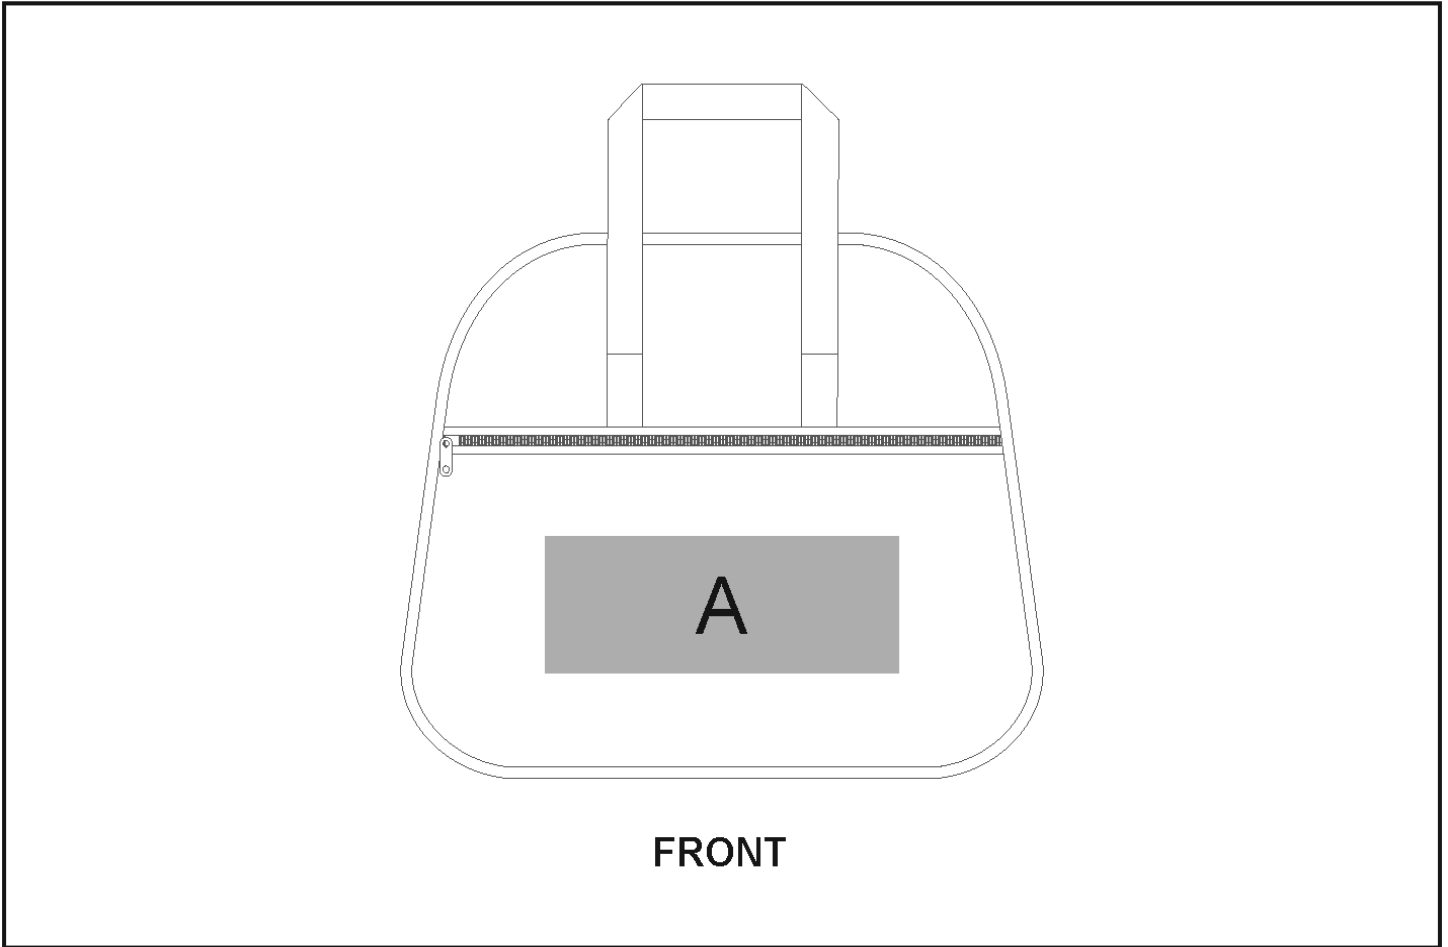

COOL-5505

Breeze 9-Can Lunch Cooler

Need to know:

Branding Options:

Position	Branding Method (Branding Code)	No. of Colours	Dimension
A	Screen Print (SA)	1 Colour	150mm wide x 60mm high
A	Digital Direct Transfer (DDT-D)	Full Colour	105mm wide x 60mm high
A	Digital Direct Transfer (DDT-A)	Full Colour	148mm wide x 60mm high
A	Digital Direct Transfer (DDT-B)	Full Colour	150mm wide x 60mm high