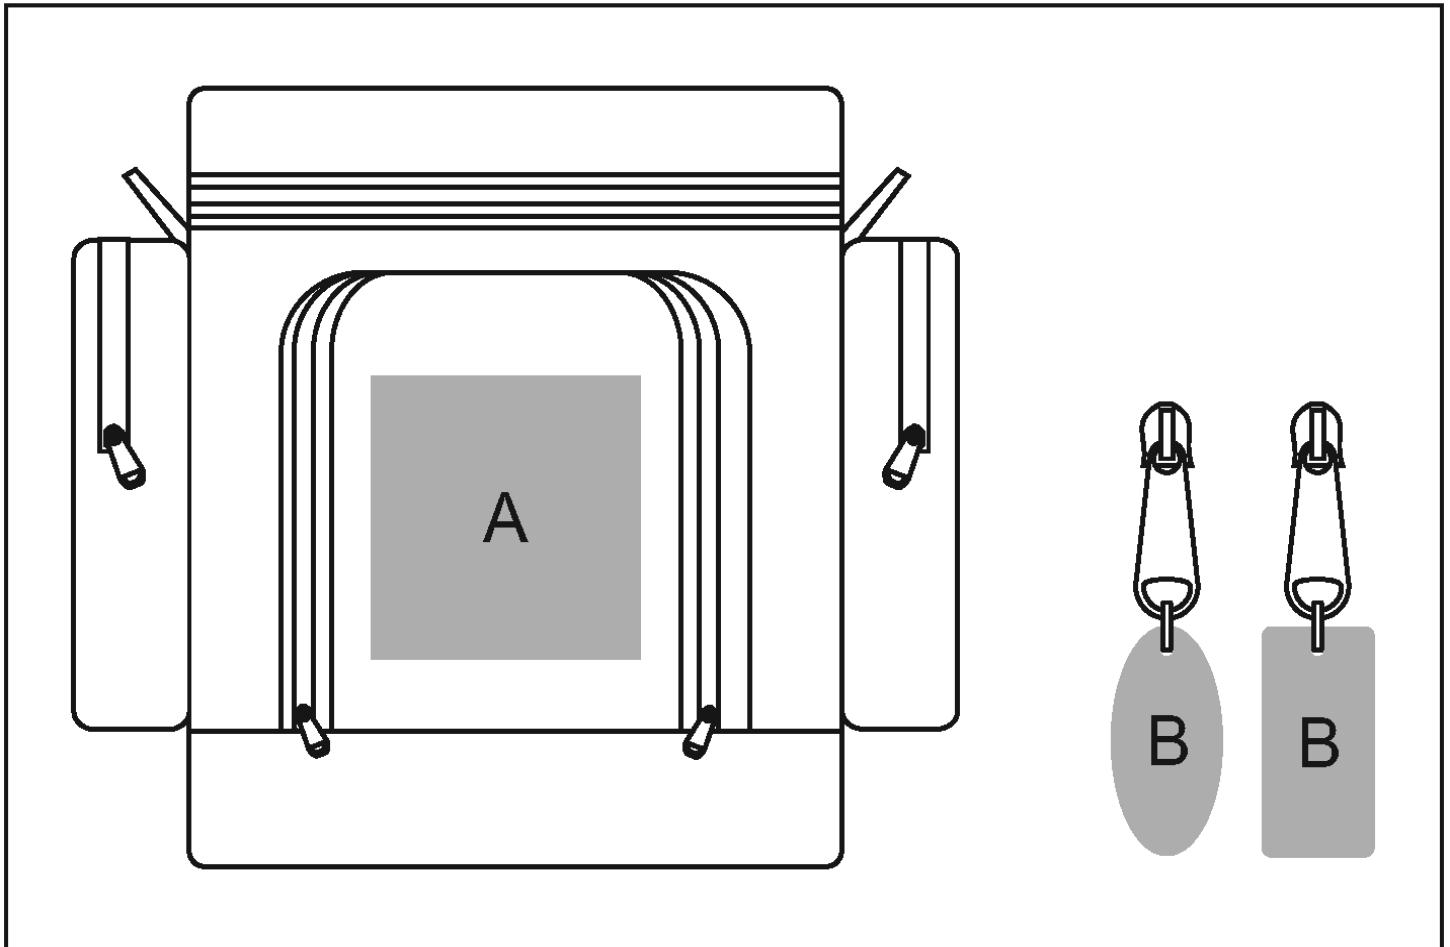

COOL-13

Clifton 12-Can Cooler

Need to know:

Branding Options:

Position	Branding Method (Branding Code)	No. of Colours	Dimension
A	Screen Print (SB)	6 Colours	80mm wide x 80mm high
A	Embroidery (EM-OTHER)	N/A	75mm wide x 75mm high
A	Digital Direct Transfer (DDT-D)	Full Colour	74mm wide x 100mm high
A	Digital Direct Transfer (DDT-A)	Full Colour	100mm wide x 100mm high
B	Zip Puller (ZP-A)	Full Colour	30mm wide x 15mm high