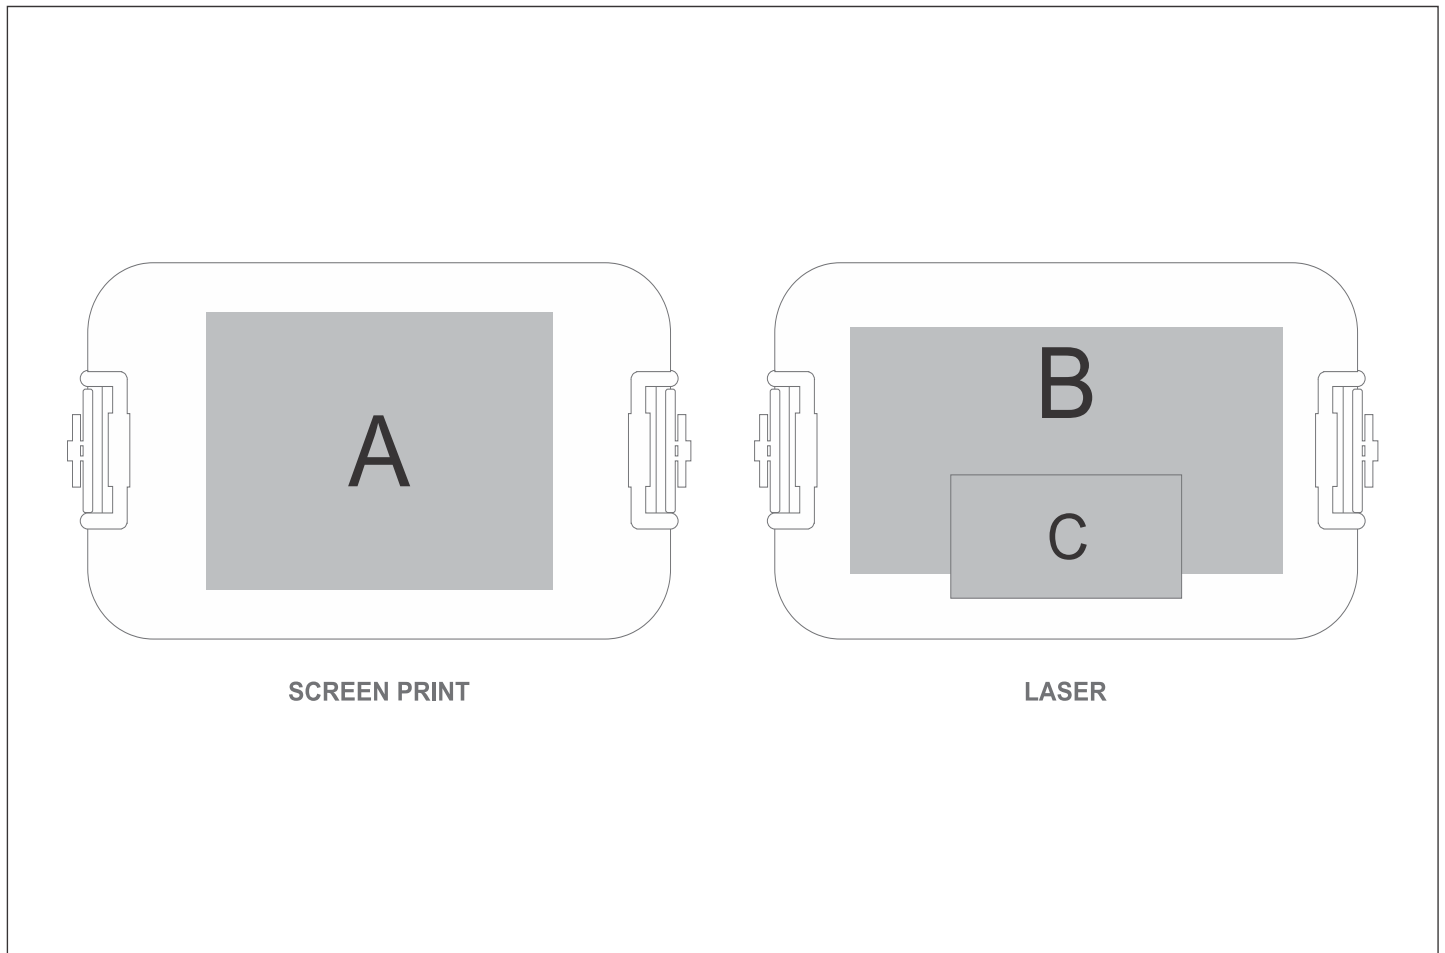

### Need to know:

Includes 1-Position Laser Engraving on POS C (setup fees apply)

- Due to tonal variations in the wood the laser engraving will vary from one item to the next and will likely vary in the same item.

### Branding Options:

Position	Branding Method (Branding Code)	No. of Colours	Dimension
A	Screen Print (SA)	N/A	120mm wide x 90mm high
B	Laser Engraving (LC)	N/A	150mm wide x 80mm high
C	Laser Engraving (LC)	N/A	80mm wide x 40mm high