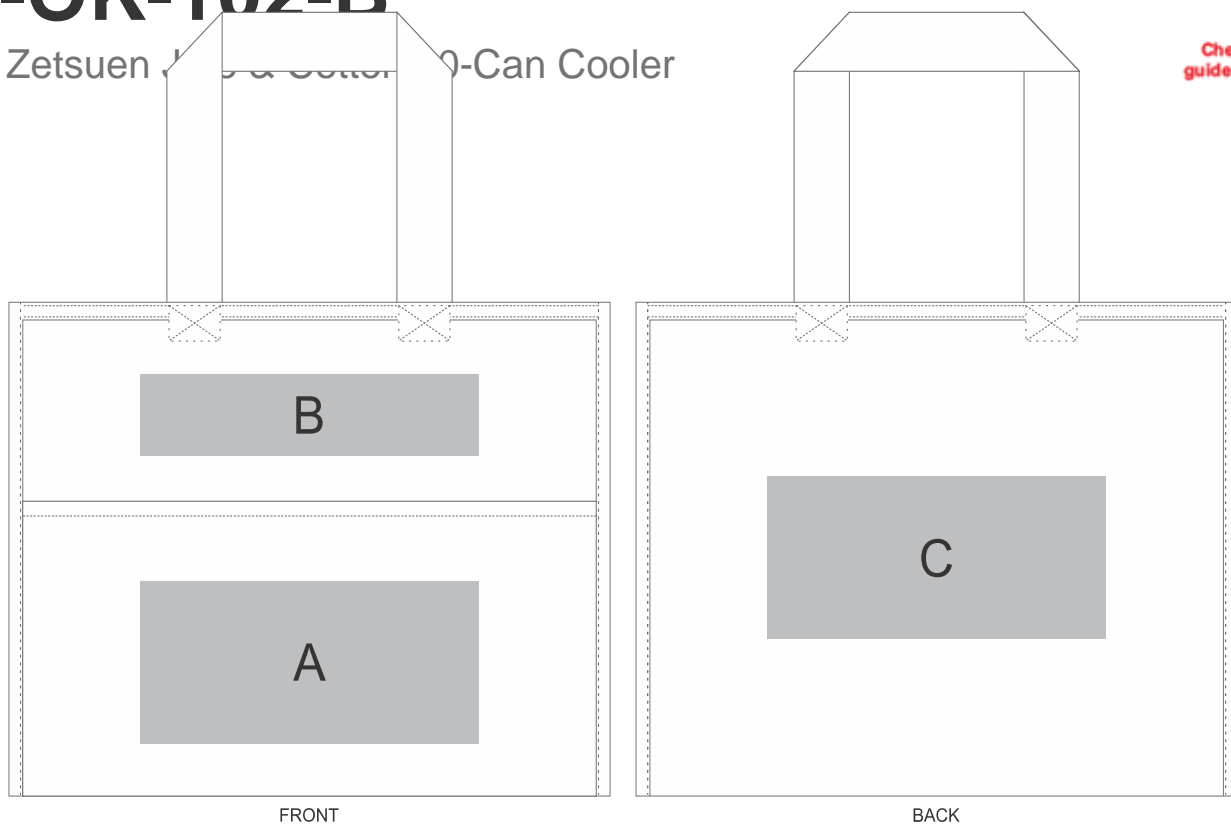

# CL-OK-102-B

Okiyo Zetsuen J...-Can Cooler

Also available in  
LOGO  
24  
Check Logo24  
guide and t's & c's

## Need to know:

Includes 1-Colour, 1-Position Screen Print (setup fees apply)

- Texture of item will affect the Screen print.
- DDT: Texture of the item will affect the quality of the print and a fine contour maybe added for print quality
- Small text will not work on POS B & C as the texture will affect the branding

## Branding Options:

Position	Branding Method (Branding Code)	No. of Colours	Dimension
A	Screen Print (SA)	1 Colour	245mm wide x 110mm high
A	Digital Direct Transfer (DDT-D)	Full Colour	105mm wide x 74mm high
A	Digital Direct Transfer (DDT-A)	Full Colour	148mm wide x 105mm high
A	Digital Direct Transfer (DDT-B)	Full Colour	210mm wide x 110mm high
A	Digital Direct Transfer (DDT-C)	Full Colour	245mm wide x 110mm high

B	Screen Print (SA)	1 Colour	245mm wide x 55mm high
---	-------------------	----------	------------------------

C	Screen Print (SA)	1 Colour	245mm wide x 110mm high
---	-------------------	----------	-------------------------