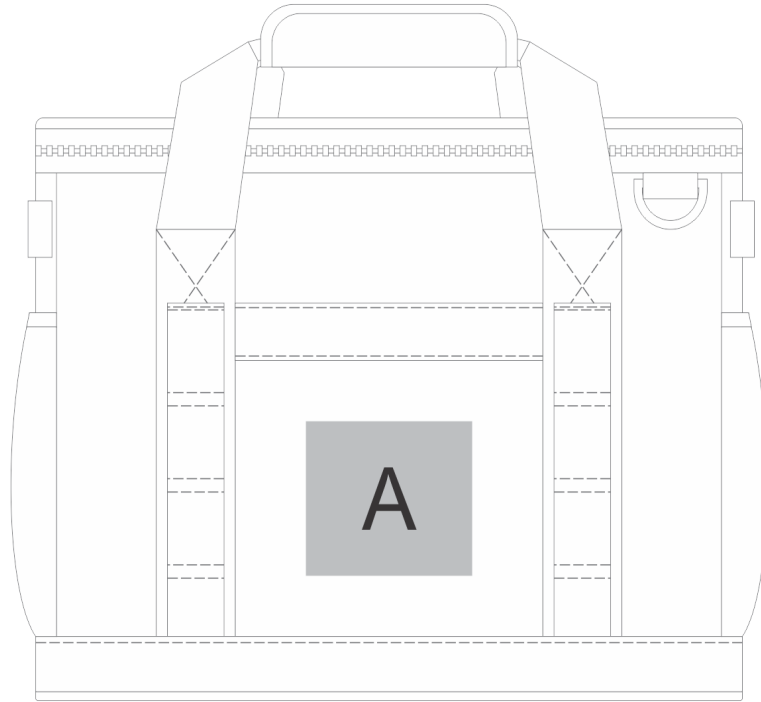

# CL-AM-104-B

Altitude Glacier 24-Can Cooler

Also available in  
**LOGO  
24**  
Check Logo24  
guide and t's & c's

## Need to know:

Includes 1-Colour, 1-Position Screen Print (setup fees apply)

- Reflective tape gets damaged when doing DTC

## Branding Options:

Position	Branding Method (Branding Code)	No. of Colours	Dimension
A	Screen Print (SB)	1 Colour	80mm wide x 70mm high
A	Digital Direct Transfer (DDT-D)	Full Colour	80mm wide x 70mm high