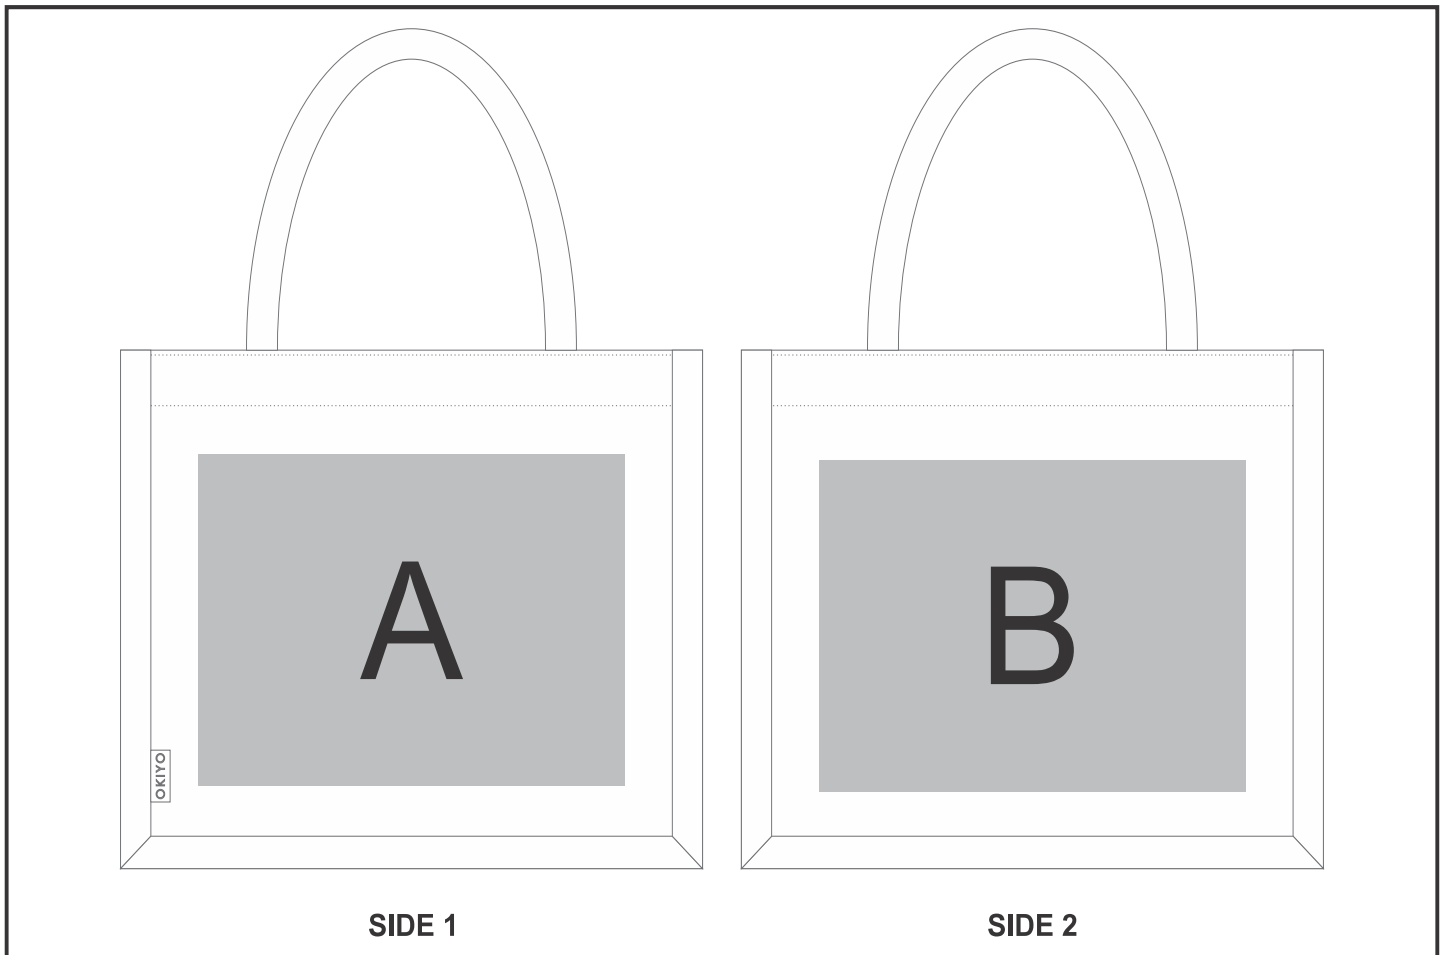

BG-OK-484-B

Okiyo Chinsai Midi Jute & Cotton Tote

Also available in

Check Logo24
guide and t's & c's

Need to know:

- Includes 1-Colour, 1-Position Screen Print (setup fees apply)
- Texture of Item will affect the quality of Screen Print.
- DDT: Texture of the item will affect the quality of the print and a fine contour maybe added for print quality

Branding Options:

Position	Branding Method (Branding Code)	No. of Colours	Dimension
A	Screen Print (SC)	1 Colour	220mm wide x 160mm high
A	Digital Direct Transfer (DDT-D)	Full Colour	105mm wide x 74mm high
A	Digital Direct Transfer (DDT-A)	Full Colour	105mm wide x 148mm high
A	Digital Direct Transfer (DDT-B)	Full Colour	160mm wide x 140mm high

B	Screen Print (SC)	1 Colour	220mm wide x 160mm high
B	Digital Direct Transfer (DDT-D)	Full Colour	105mm wide x 74mm high

B	Digital Direct Transfer (DDT-A)	Full Colour	105mm wide x 148mm high
B	Digital Direct Transfer (DDT-B)	Full Colour	160mm wide x 140mm high