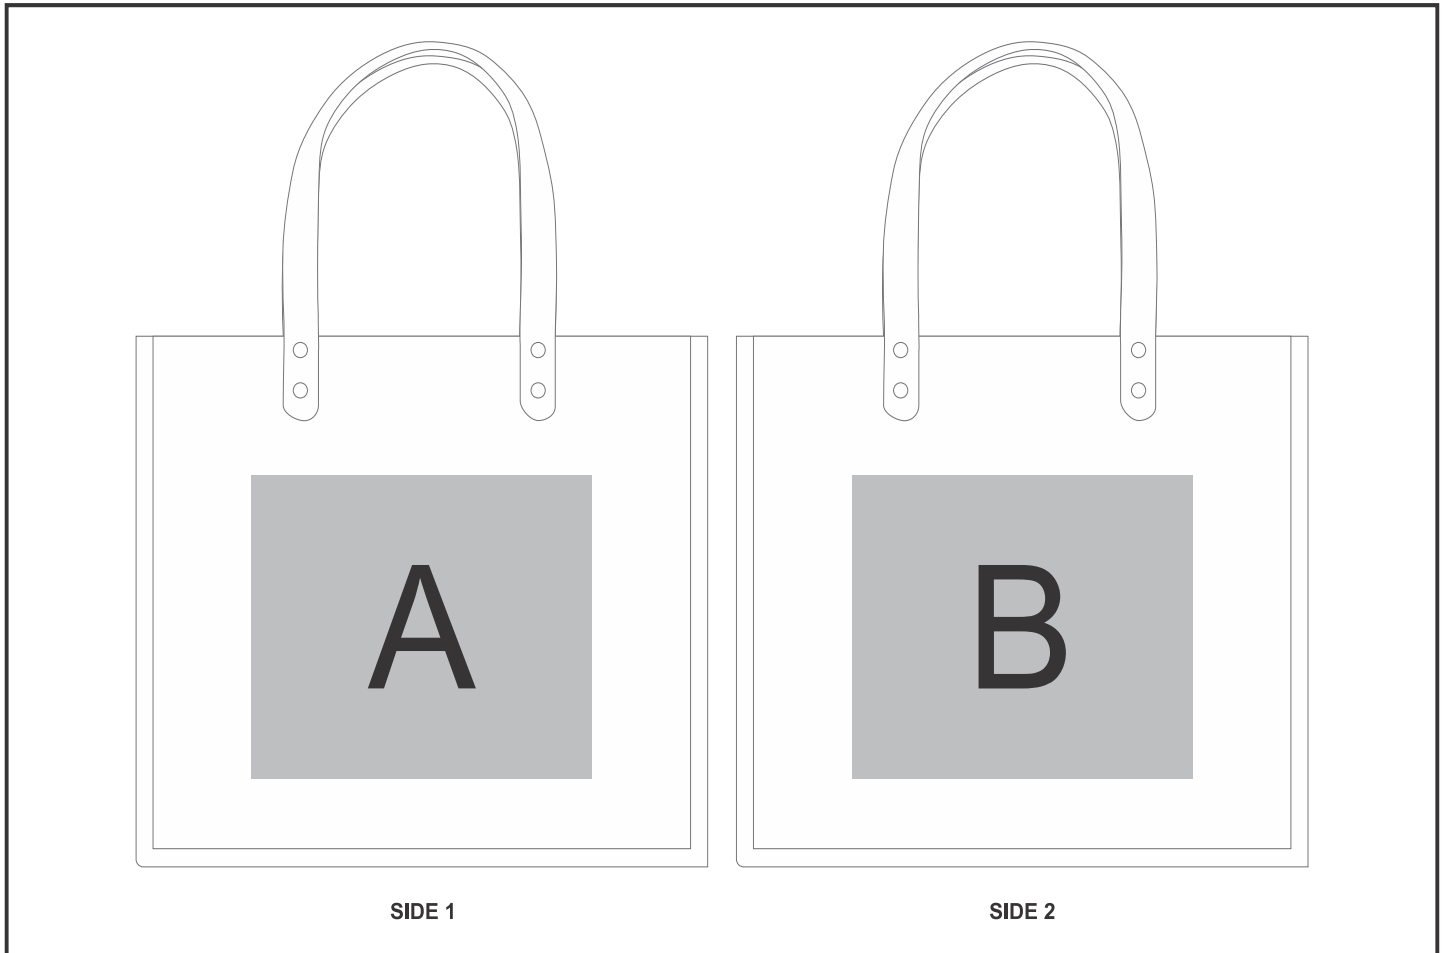

BG-OK-483-B

Okiyo Chinsai Maxi Jute & Cotton Tote

Also available in

Check Logo24
guide and t's & c's

Need to know:

- Includes 1-Colour, 1-Position Screen Print (setup fees apply)
- Texture of Item will affect the quality of Screen Print.
- DDT: Texture of the item will affect the quality of the print and a fine contour maybe added for print quality

Branding Options:

Position	Branding Method (Branding Code)	No. of Colours	Dimension
A	Screen Print (SC)	1 Colour	150mm wide x 100mm high
A	Digital Direct Transfer (DDT-D)	Full Colour	105mm wide x 74mm high
A	Digital Direct Transfer (DDT-A)	Full Colour	105mm wide x 148mm high
A	Digital Direct Transfer (DDT-B)	Full Colour	200mm wide x 180mm high

B	Screen Print (SC)	1 Colour	150mm wide x 100mm high
B	Digital Direct Transfer (DDT-D)	Full Colour	105mm wide x 74mm high

B	Digital Direct Transfer (DDT-A)	Full Colour	105mm wide x 148mm high
B	Digital Direct Transfer (DDT-B)	Full Colour	200mm wide x 180mm high