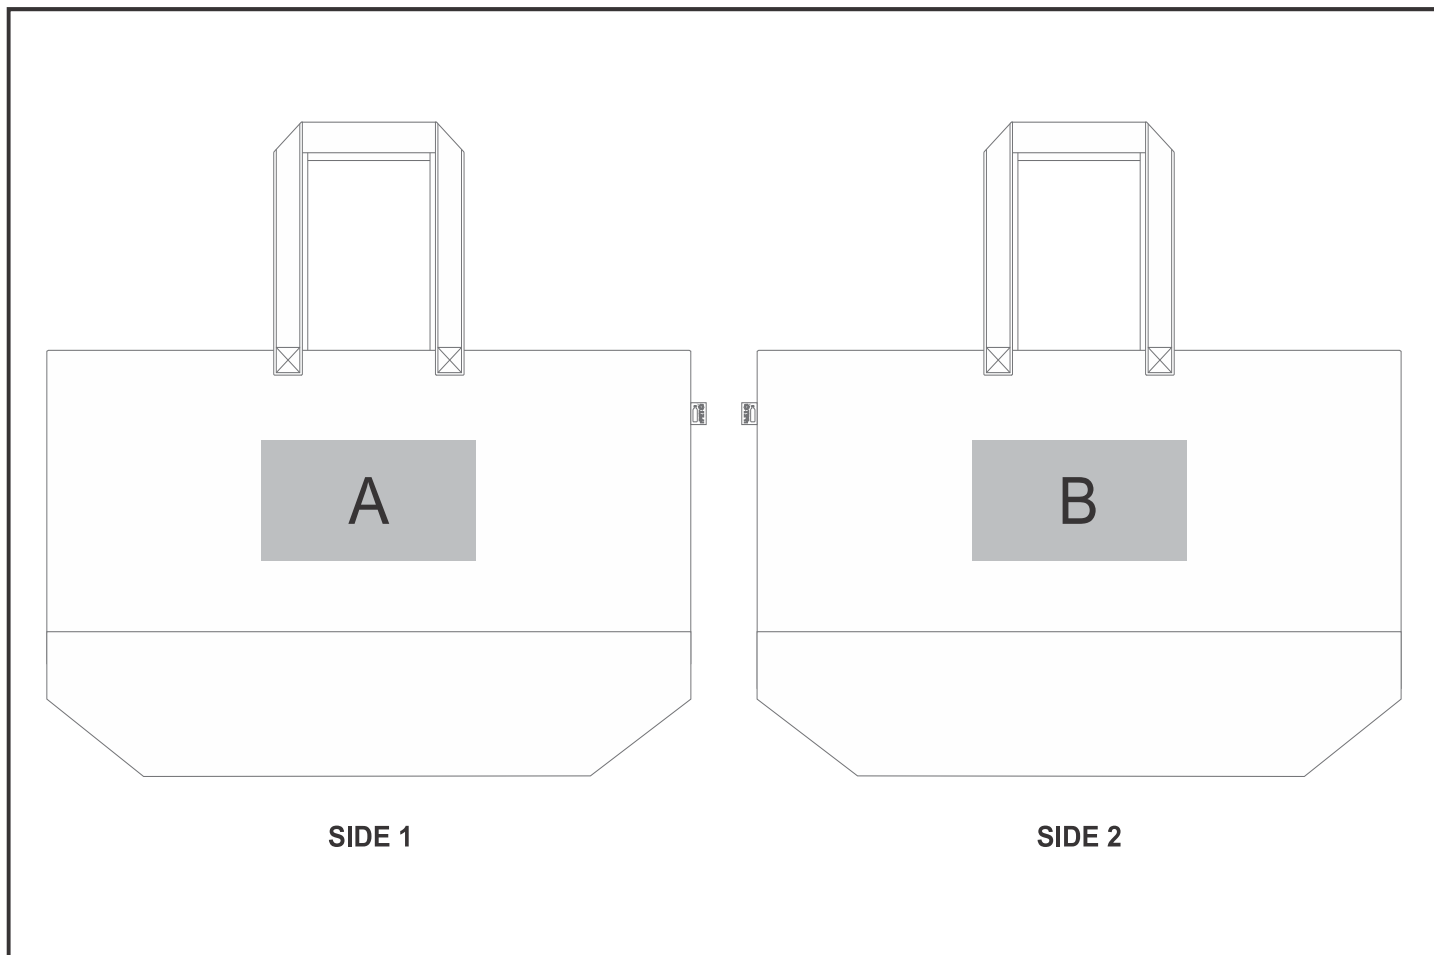

# BG-OK-468-B

Okiyo Toku Recycled PET Felt Large Tote

## Need to know:

- Includes 1-Colour, 1-Position Screen Print (setup fees apply)

- Texture of Item will affect the quality of Screen Print.

## Branding Options:

Position	Branding Method (Branding Code)	No. of Colours	Dimension
A	Screen Print (SA)	1 Colour	210mm wide x 110mm high
B	Screen Print (SA)	1 Colour	210mm wide x 110mm high