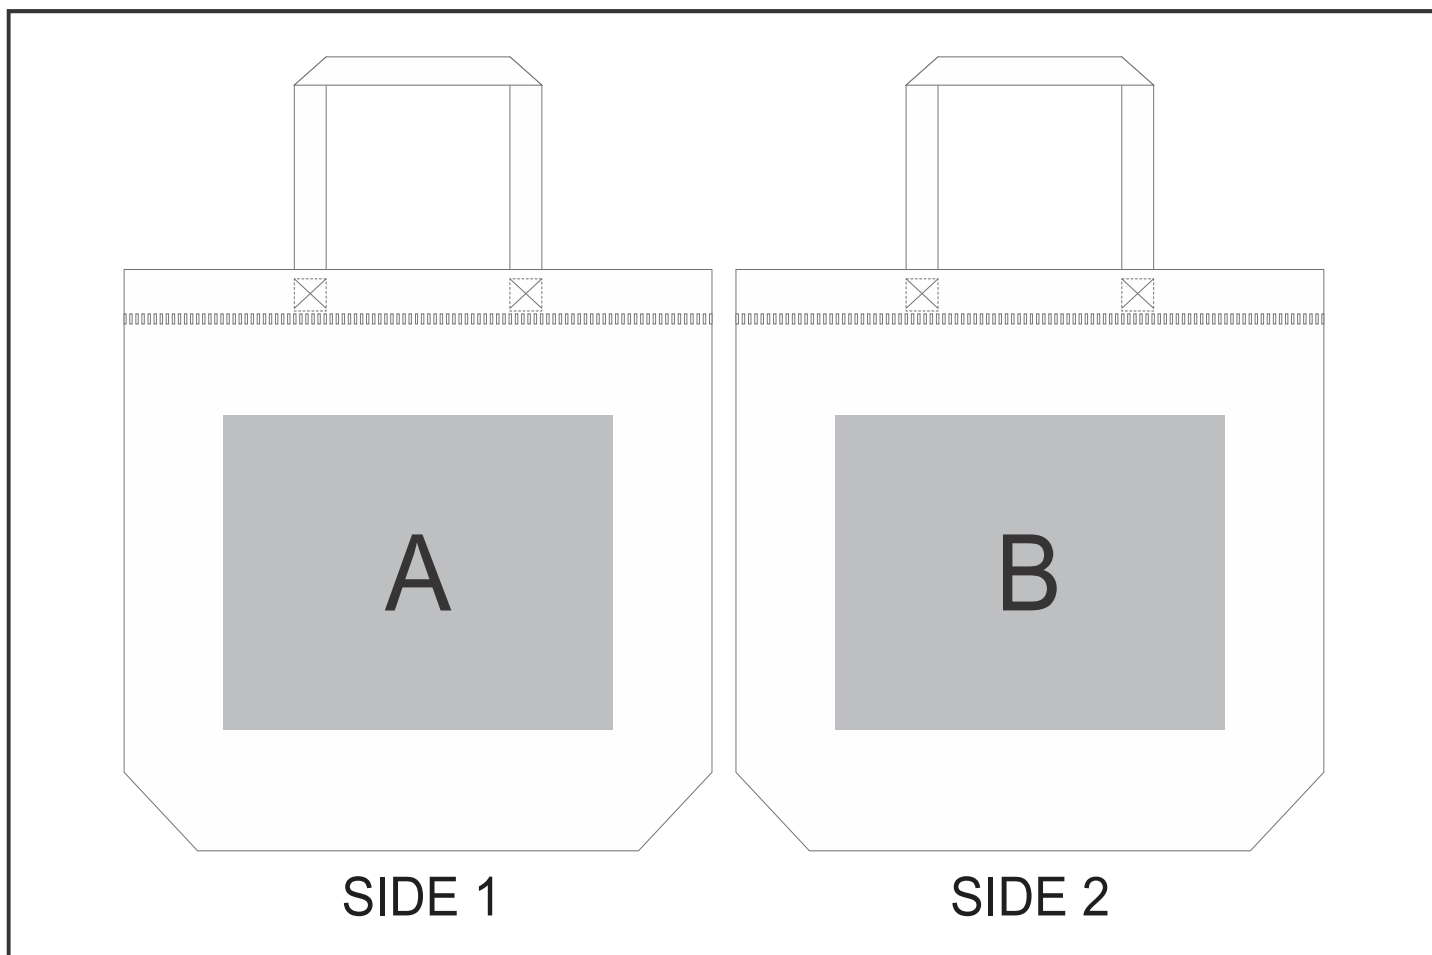

BG-AM-415-B

Altitude Back-To-Nature Non-Woven Bag

Also available in

Check Logo24
guide and t's & c's

Need to know:

Includes 1-Colour, 1-Position Screen Print (setup fees apply)

Branding Options:

Position	Branding Method (Branding Code)	No. of Colours	Dimension
A	Screen Print (SA)	2 Colours	265mm wide x 200mm high
A	Digital Direct Transfer (DDT-D)	Full Colour	105mm wide x 74mm high
A	Digital Direct Transfer (DDT-A)	Full Colour	148mm wide x 105mm high
A	Digital Direct Transfer (DDT-B)	Full Colour	210mm wide x 148mm high
A	Digital Direct Transfer (DDT-C)	Full Colour	265mm wide x 200mm high
B	Screen Print (SA)	2 Colours	265mm wide x 200mm high
B	Digital Direct Transfer (DDT-D)	Full Colour	105mm wide x 74mm high
B	Digital Direct Transfer (DDT-A)	Full Colour	148mm wide x 105mm high

B	Digital Direct Transfer (DDT-B)	Full Colour	210mm wide x 148mm high
B	Digital Direct Transfer (DDT-C)	Full Colour	265mm wide x 200mm high