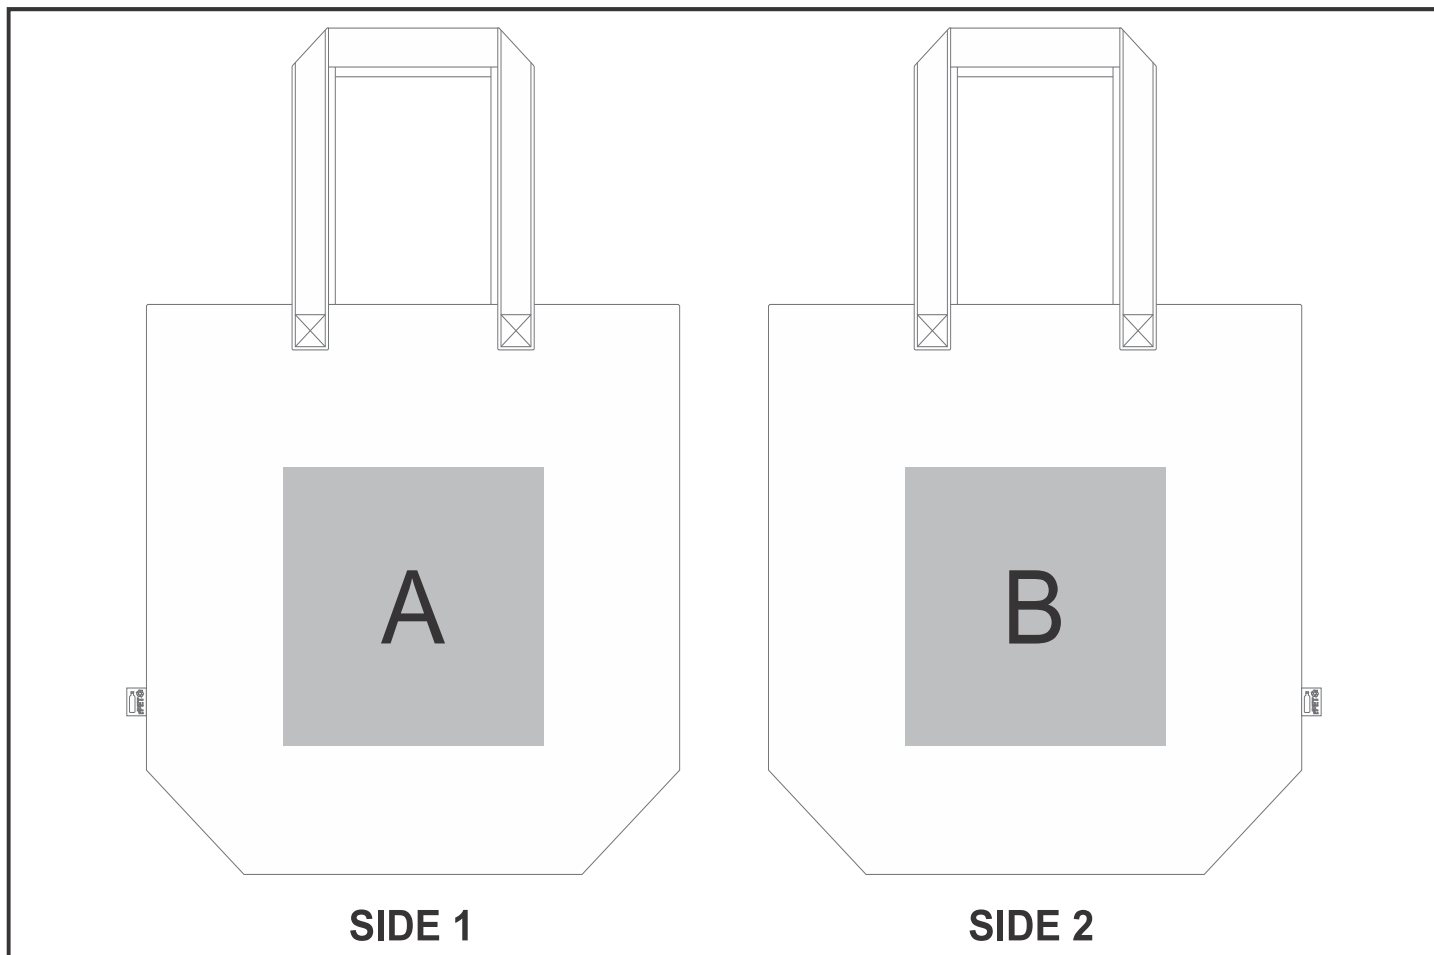

BG-AM-395-B

Okiyo Oceania Recycled PET Felt Tote

Need to know:

- Includes 1-Colour, 1-Position Screen Print (setup fee applies)
- **Screen:** Texture of Item will affect the Print.
- **DTC:** No Fine Detail or Thin Text due to Texture of Material.

Branding Options:

Position	Branding Method (Branding Code)	No. of Colours	Dimension
A	Screen Print (SC)	1 Colour	200mm wide x 190mm high
A	Digital Direct Transfer (DDT-D)	Full Colour	105mm wide x 74mm high
A	Digital Direct Transfer (DDT-A)	Full Colour	148mm wide x 105mm high
A	Digital Direct Transfer (DDT-B)	Full Colour	200mm wide x 150mm high
A	Digital Direct Transfer (DDT-C)	Full Colour	200mm wide x 200mm high
B	Screen Print (SC)	1 Colour	200mm wide x 190mm high

B	Digital Direct Transfer (DDT-D)	Full Colour	105mm wide x 74mm high
B	Digital Direct Transfer (DDT-A)	Full Colour	148mm wide x 105mm high
B	Digital Direct Transfer (DDT-B)	Full Colour	200mm wide x 150mm high
B	Digital Direct Transfer (DDT-C)	Full Colour	200mm wide x 200mm high