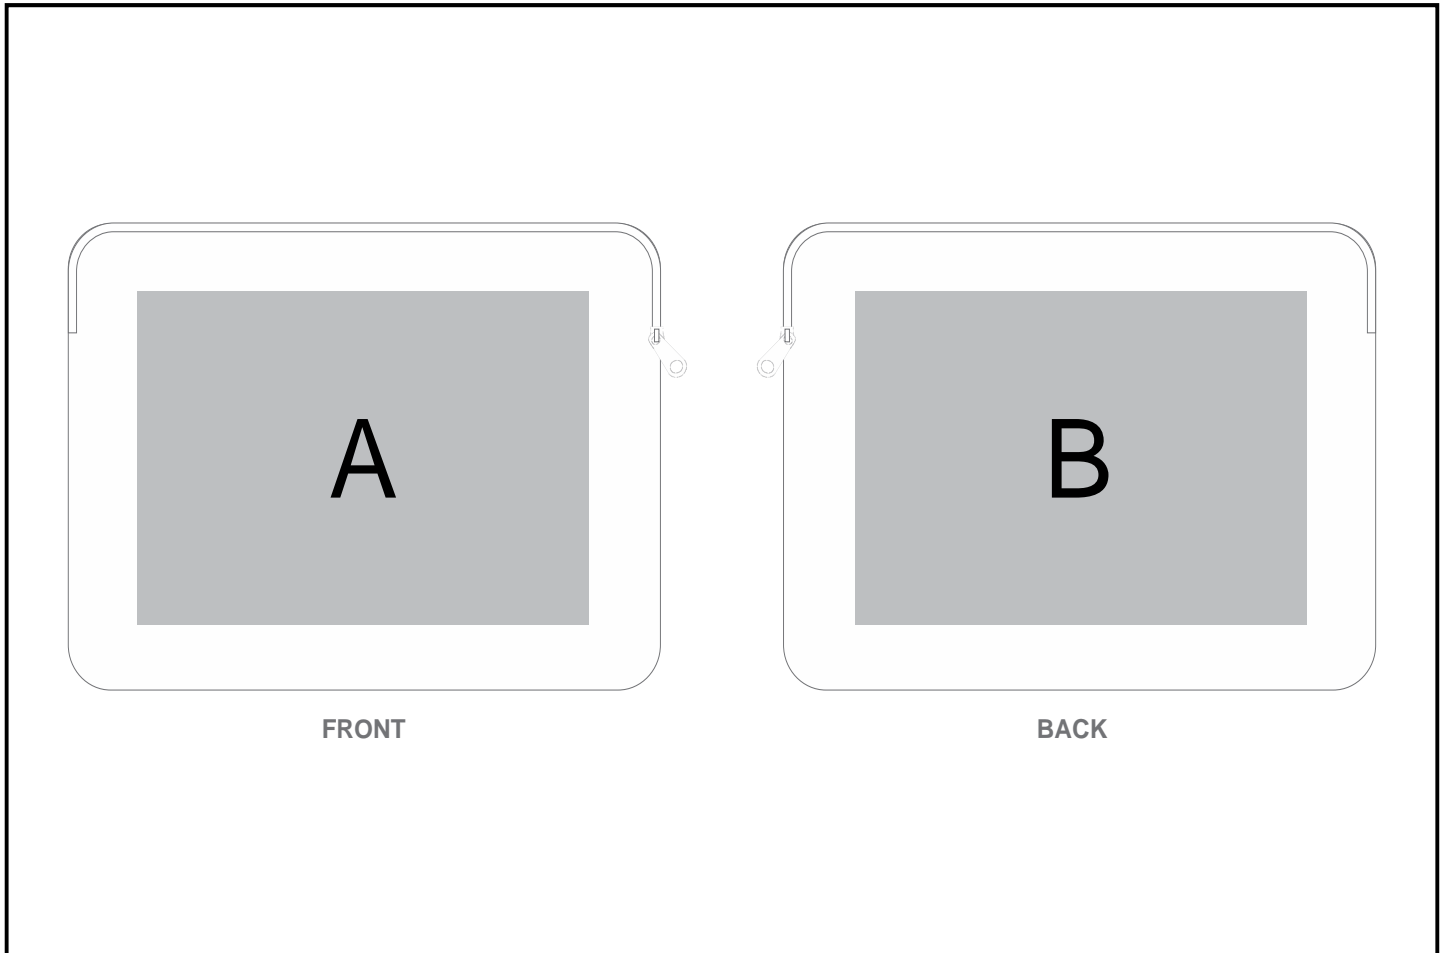

BG-AL-525-B

Altitude Nevo Neoprene Laptop Sleeve

Also available in

Check Logo24
guide and t's & c's

Need to know:

- Includes 1-Colour, 1-Position Screen Print (setup fees apply)
- No Artwork with Solid Coverage Backgrounds will be branded.
- Texture of Item will affect the quality of Screen Print.

Branding Options:

Position	Branding Method (Branding Code)	No. of Colours	Dimension
A	Screen Print (SA)	1 Colour	200mm wide x 200mm high
A	Digital Direct Transfer (DDT-D)	Full Colour	105mm wide x 74mm high
A	Digital Direct Transfer (DDT-A)	Full Colour	148mm wide x 105mm high
A	Digital Direct Transfer (DDT-B)	Full Colour	210mm wide x 148mm high
A	Digital Direct Transfer (DDT-C)	Full Colour	290mm wide x 200mm high
B	Screen Print (SA)	1 Colour	200mm wide x 200mm high
B	Digital Direct Transfer (DDT-D)	Full Colour	105mm wide x 74mm high

B	Digital Direct Transfer (DDT-A)	Full Colour	148mm wide x 105mm high
B	Digital Direct Transfer (DDT-B)	Full Colour	210mm wide x 148mm high
B	Digital Direct Transfer (DDT-C)	Full Colour	290mm wide x 200mm high